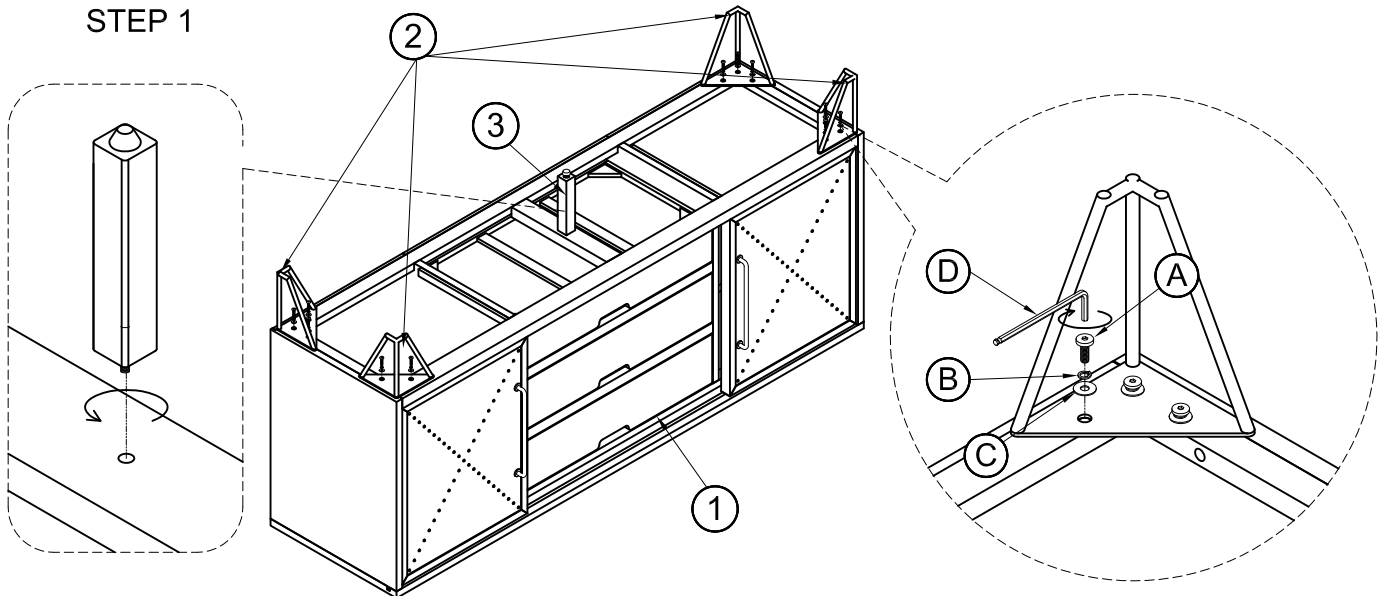

Assembly Instructions

ITEM NO: 48214

Thank you for purchasing this quality product. Be sure to check all packing material carefully for small parts that may have come loose inside the carton during shipment. (Note: Loosely thread all screws/bolts first. Once the item is assembled then completely tighten.)

PARTS LIST:				HARDWARE LIST:							
No.	Description	Sketch	Quality	No.	Sketch	Description	Size	Quality			
1	TV Console		1 Pc	A		Allen Head Bolt	Ø8x20mm	12 Pcs			
				B		Lock Washer	Ø9xØ13mm	12 Pcs			
2	Metal Legs		4 Pcs	C		Flat Washer	Ø8xØ20mm	12 Pcs			
				3		1 Pc	D		Allen Key	4x110mm	1 Pc

STEP 1