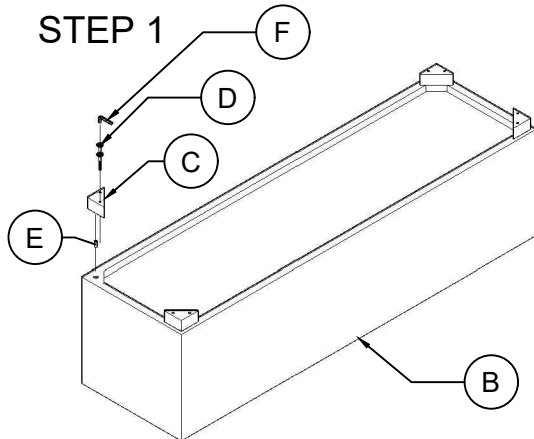

C&B

WOVEN BANANA LEAF TRUNK

37012TR

PARTS LIST & HARDWARE

(A) Lid Trunk (1 pc)

(C) Legs (4 pcs)

(E) Dowel (4 pcs)

(B) Body Trunk (1 pc)

(D) JCBC (4 pcs)

(F) Allen Key (1 pc)

STEP 1

STEP 2