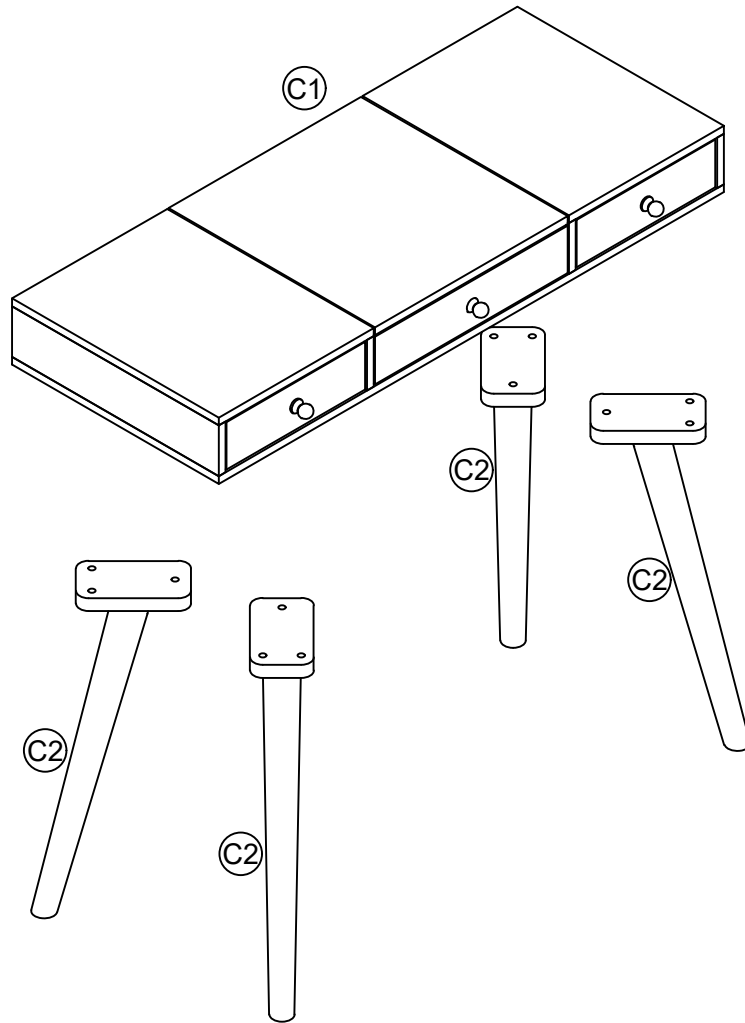

20 min

Two People Required

Phillips Head

PARTS INCLUDED

- (C1) Vanity x 1
- (C2) Legs x 4

Hardware Pack

A  Ø8x32 (mm) : 12pcs	B  1pc
--	---

ANTI-TIP SET

1

A x 12

B x 1

2