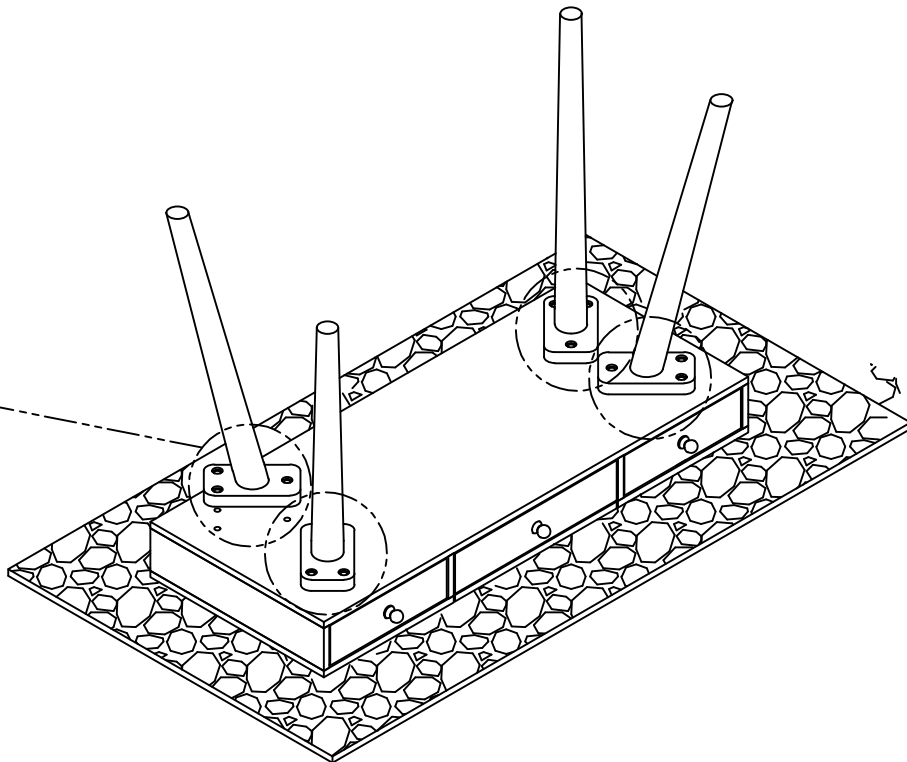

20 min

Two People Required

Phillips Head

PARTS INCLUDED

- (C1) Vanity x 1
- (C2) Legs x 4

Hardware Pack

A  Ø8x32 (mm) : 12pcs	B  1pc
--	---

ANTI-TIP SET

1

A x 12

B x 1

2