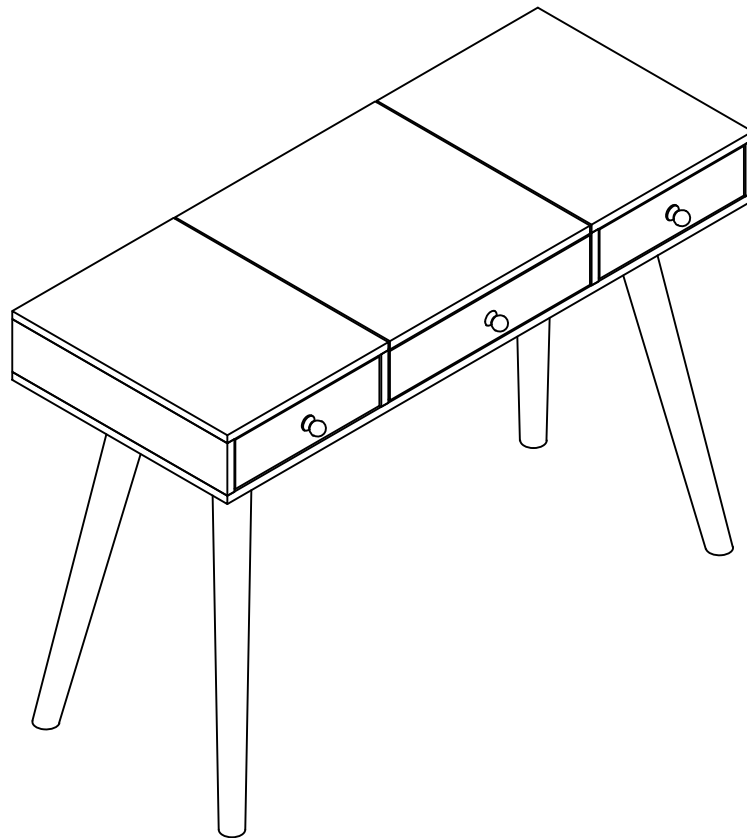

20 min

Two People Required

Phillips Head

PARTS INCLUDED

- (C1) Vanity x 1
- (C2) Legs x 4

Hardware Pack

A  Ø8x32 (mm) : 12pcs	B  1pc
--	---

ANTI-TIP SET

1

A x 12

B x 1

2