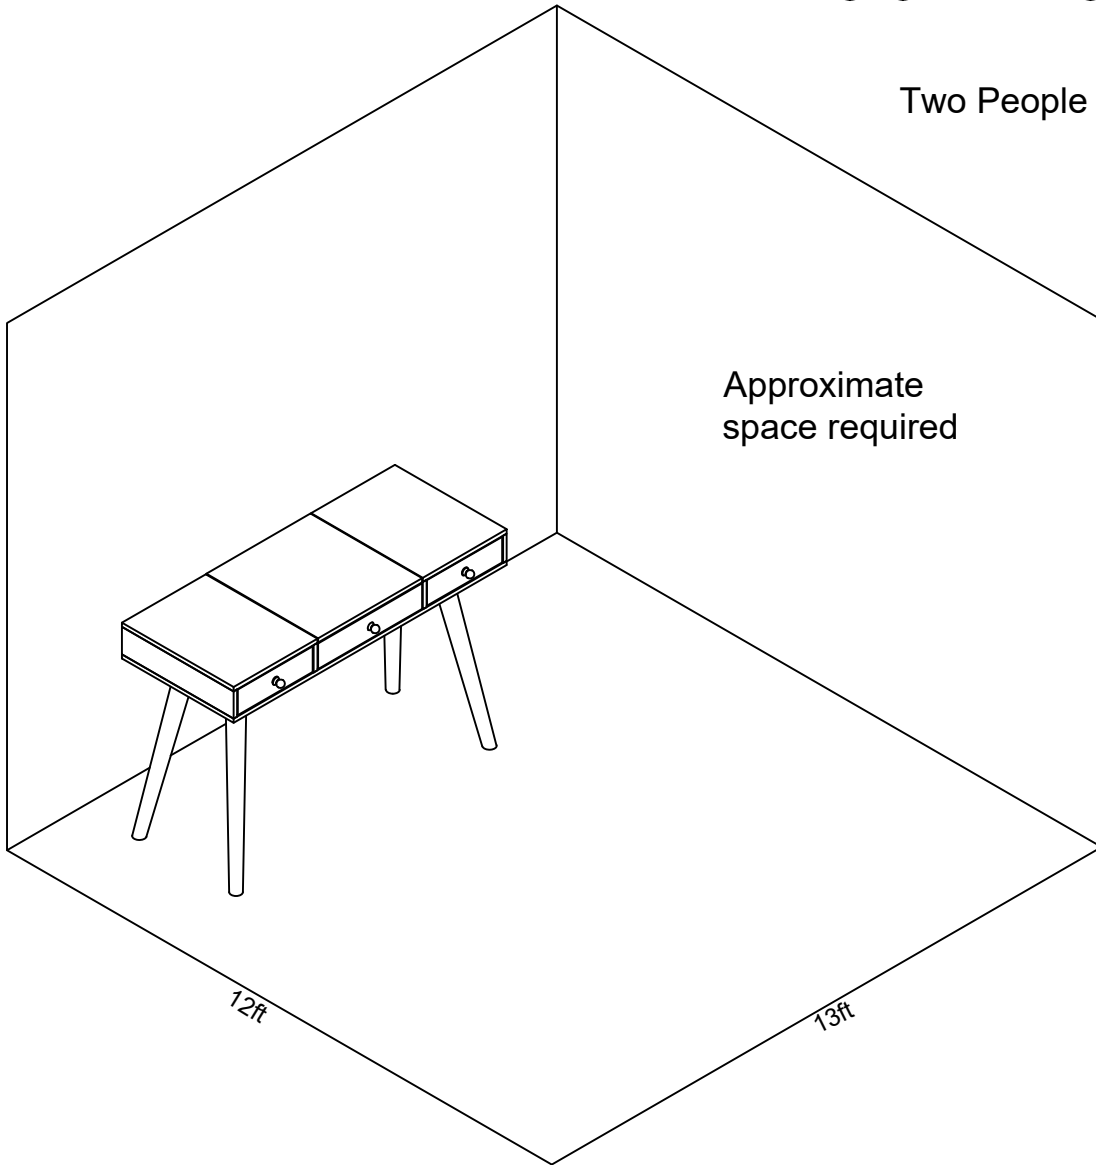

20 min

Two People Required

Phillips Head

PARTS INCLUDED

- (C1) Vanity x 1
- (C2) Legs x 4

Hardware Pack

A  Ø8x32 (mm) : 12pcs	B  1pc
--	---

ANTI-TIP SET

1

A x 12

B x 1

2