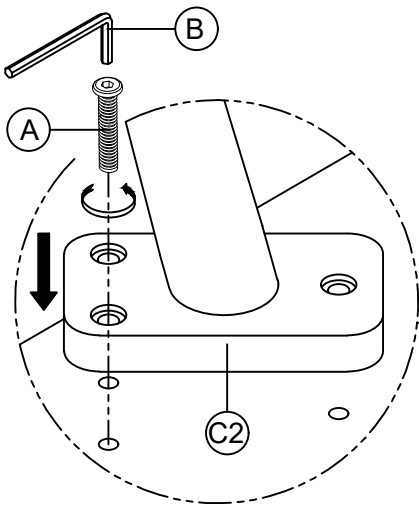

20 min

Two People Required

Phillips Head

PARTS INCLUDED

- (C1) Vanity x 1
- (C2) Legs x 4

Hardware Pack

A  Ø8x32 (mm) : 12pcs	B  1pc
--	---

ANTI-TIP SET

1

A x 12

B x 1

2