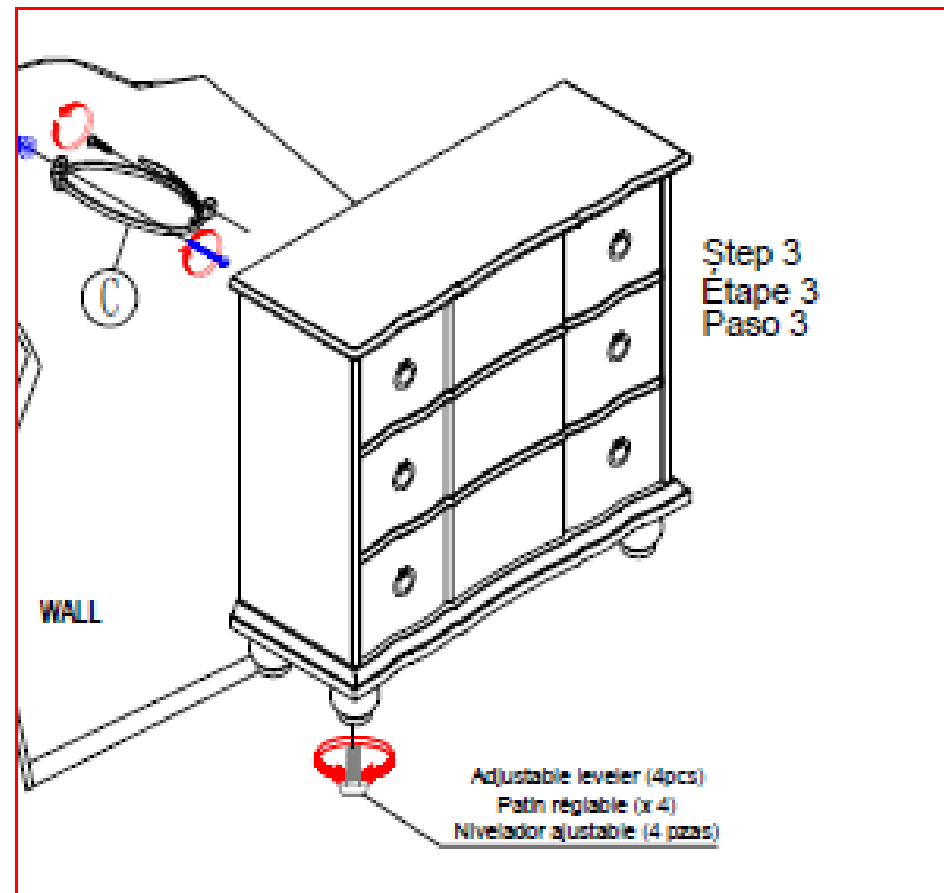

DS-P017068 92 Green Distressed Drawer Chest
 Replaceable Parts

#	PART NUMBER	DESCRIPTION	QUANTITY	PRICE
	RP017068-FOOT	Bun Foot	4	
	RP017068-HWKIT	Hardware Kit	1	
	RP017068-PULL	Pull with Screw	6	
	RP017068-DG	Drawer Glide	9	
	RP017068-LEVE	Leveler	4	