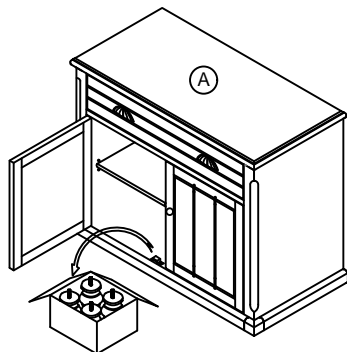

**REPLACEABLE PART /
PARTIE REMPLAÇABLE / PARTE REEMPLAZABLE**

x1 RDS2542850-PULL-Pull with Screw POIGNÉE et vis TIRADOR y Tornillo	x2 RDS2542850-KNOB-Knob with Screw POIGNÉE et vis TIRADOR y Tornillo
x4 RDS2542850-SUP- Shelf Support Supports Pour Tablette Soporte De Las Repisas	x1 RDS2542850- Adjustable Shelf Tablette ajustable Estante ajustable
x2 RDS2542850-CATCH- Magnet Catch Catch de aimant Captura de iman	x4 RDS2542850-HINGE- Door Hinge Charnière de porte Bisagra de la puerta
x4 RDS2542850-FOOT - Bun Foot Pied en forme d'oignon Pata redonda	x4 RDS2542850-LEVE- Leveler Patin réglable Nivelador

Parts list/Liste des pièces/Lista de piezas:

A 1x Accent Chest Coffre * 1x décoratif 1x Baúl decorativo	B x4 Bun Foot * x4 Pied en forme d'oignon x4 Pata redonda	C x1 Furniture Tipping Restraint * x1 Systeme antibasculement x1 Control para evitar vulcos

Step 1
Étape 1
Paso 1