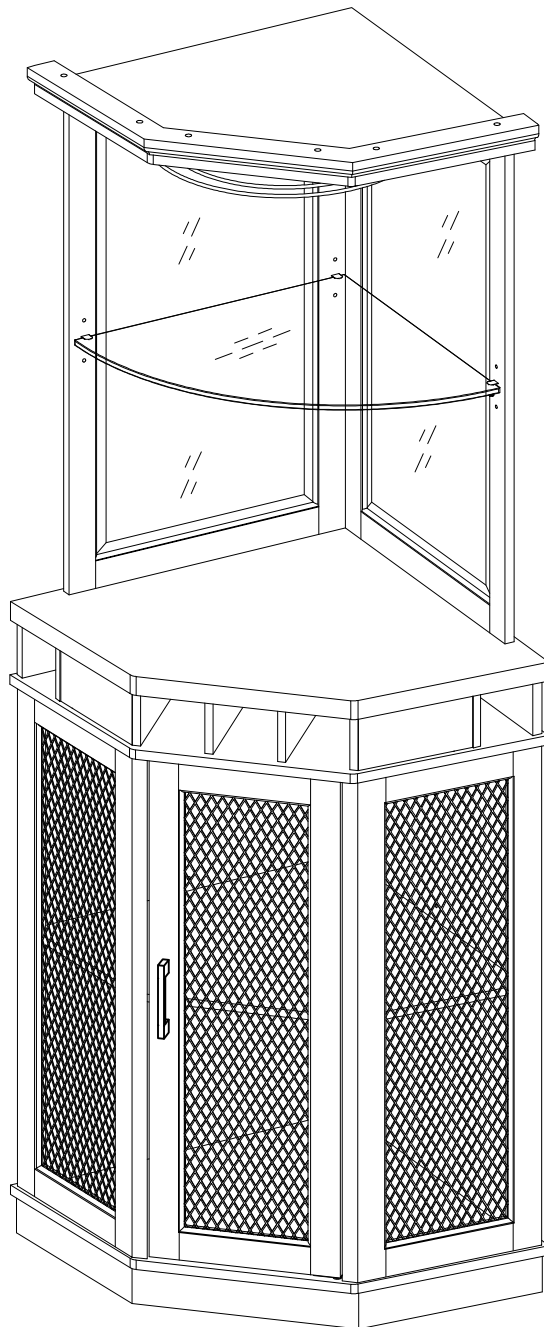

**HOME SOURCE®**

ASSEMBLY INSTRUCTION  
MODEL: DC02 MOP GREY/OAK

## Hardware List

A		Ø8x30mm	Wooden dowel	36 pcs
B		Ø6x30mm	Wooden dowel	24 pcs
C		Ø6x35mm	Cam bolt	38 pcs
D		Ø15x11mm	Cam lock	34 pcs
E		Ø15x9mm	Cam lock	4 pcs
F		Ø5x16mm	Shelf support pin	4 pcs
G			Handle	1 pcs
H		Ø4x22mm	Handle bolt	2 pcs
I			Glass support	3 pcs
J		Ø8x12mm	Door shaft support	2 pcs
K			Sticker	38 pcs
L		Ø3.5x15mm	Screw	6 pcs
M		M4mm	Hexagon socket key	1 pcs
N		Ø3x15mm	Screw	4 pcs
O			Glue	1 pcs
P			Door stopper	1 pcs
Q			Metal plate	1 set
R		40x16.5x15mm	Hinge	1 pc
S		40x16.5x15mm	Hinge	1 pc
T			Wine rack	1 pcs
U		Ø4x44mm	Fast screw	14 pcs
V		Ø4x19mm	Fast screw	6 pcs
W		Ø4x12mm	Screw	2 pcs
X		Ø4x25mm	Screw	2 pcs
Y		150x25mm	Wall strap	2 pcs
Z		Ø7x30mm	Plug	2 pcs