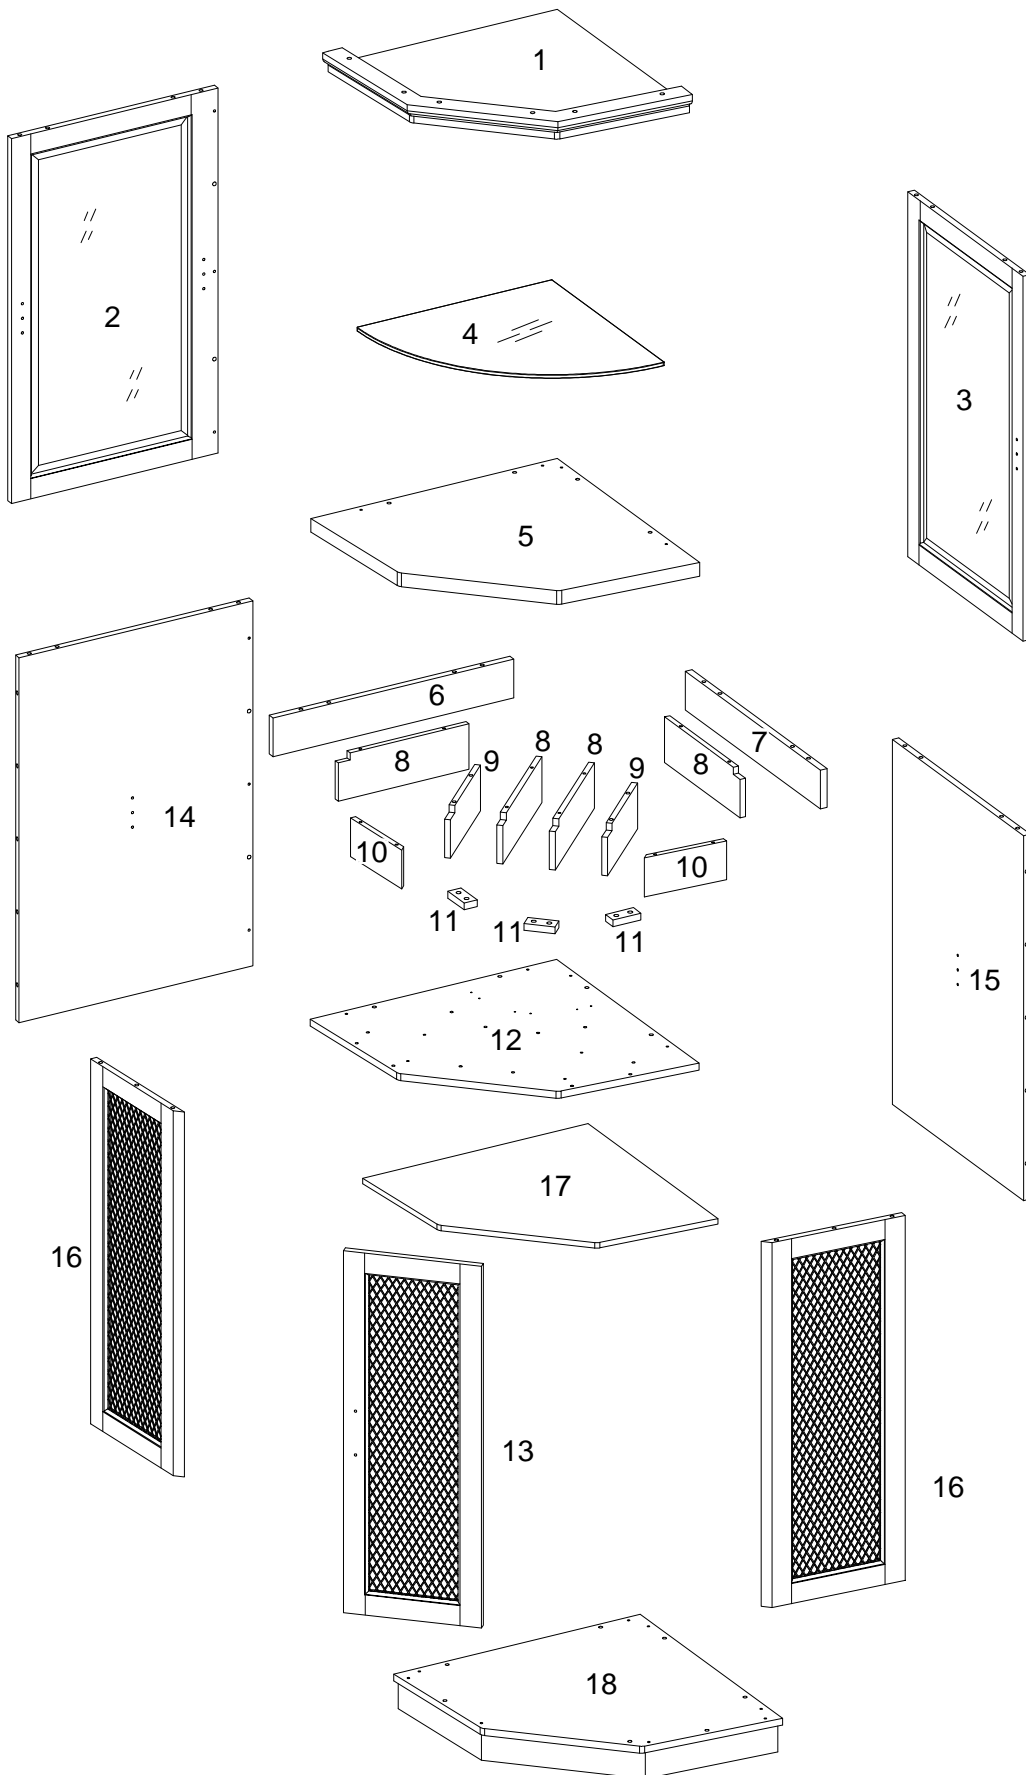

## Hardware List

A		Ø8x30mm	Wooden dowel	36 pcs
B		Ø6x30mm	Wooden dowel	24 pcs
C		Ø6x35mm	Cam bolt	38 pcs
D		Ø15x11mm	Cam lock	34 pcs
E		Ø15x9mm	Cam lock	4 pcs
F		Ø5x16mm	Shelf support pin	4 pcs
G			Handle	1 pcs
H		Ø4x22mm	Handle bolt	2 pcs
I			Glass support	3 pcs
J		Ø8x12mm	Door shaft support	2 pcs
K			Sticker	38 pcs
L		Ø3.5x15mm	Screw	6 pcs
M		M4mm	Hexagon socket key	1 pcs
N		Ø3x15mm	Screw	4 pcs
O			Glue	1 pcs
P			Door stopper	1 pcs
Q			Metal plate	1 set
R		40x16.5x15mm	Hinge	1 pc
S		40x16.5x15mm	Hinge	1 pc
T			Wine rack	1 pcs
U		Ø4x44mm	Fast screw	14 pcs
V		Ø4x19mm	Fast screw	6 pcs
W		Ø4x12mm	Screw	2 pcs
X		Ø4x25mm	Screw	2 pcs
Y		150x25mm	Wall strap	2 pcs
Z		Ø7x30mm	Plug	2 pcs