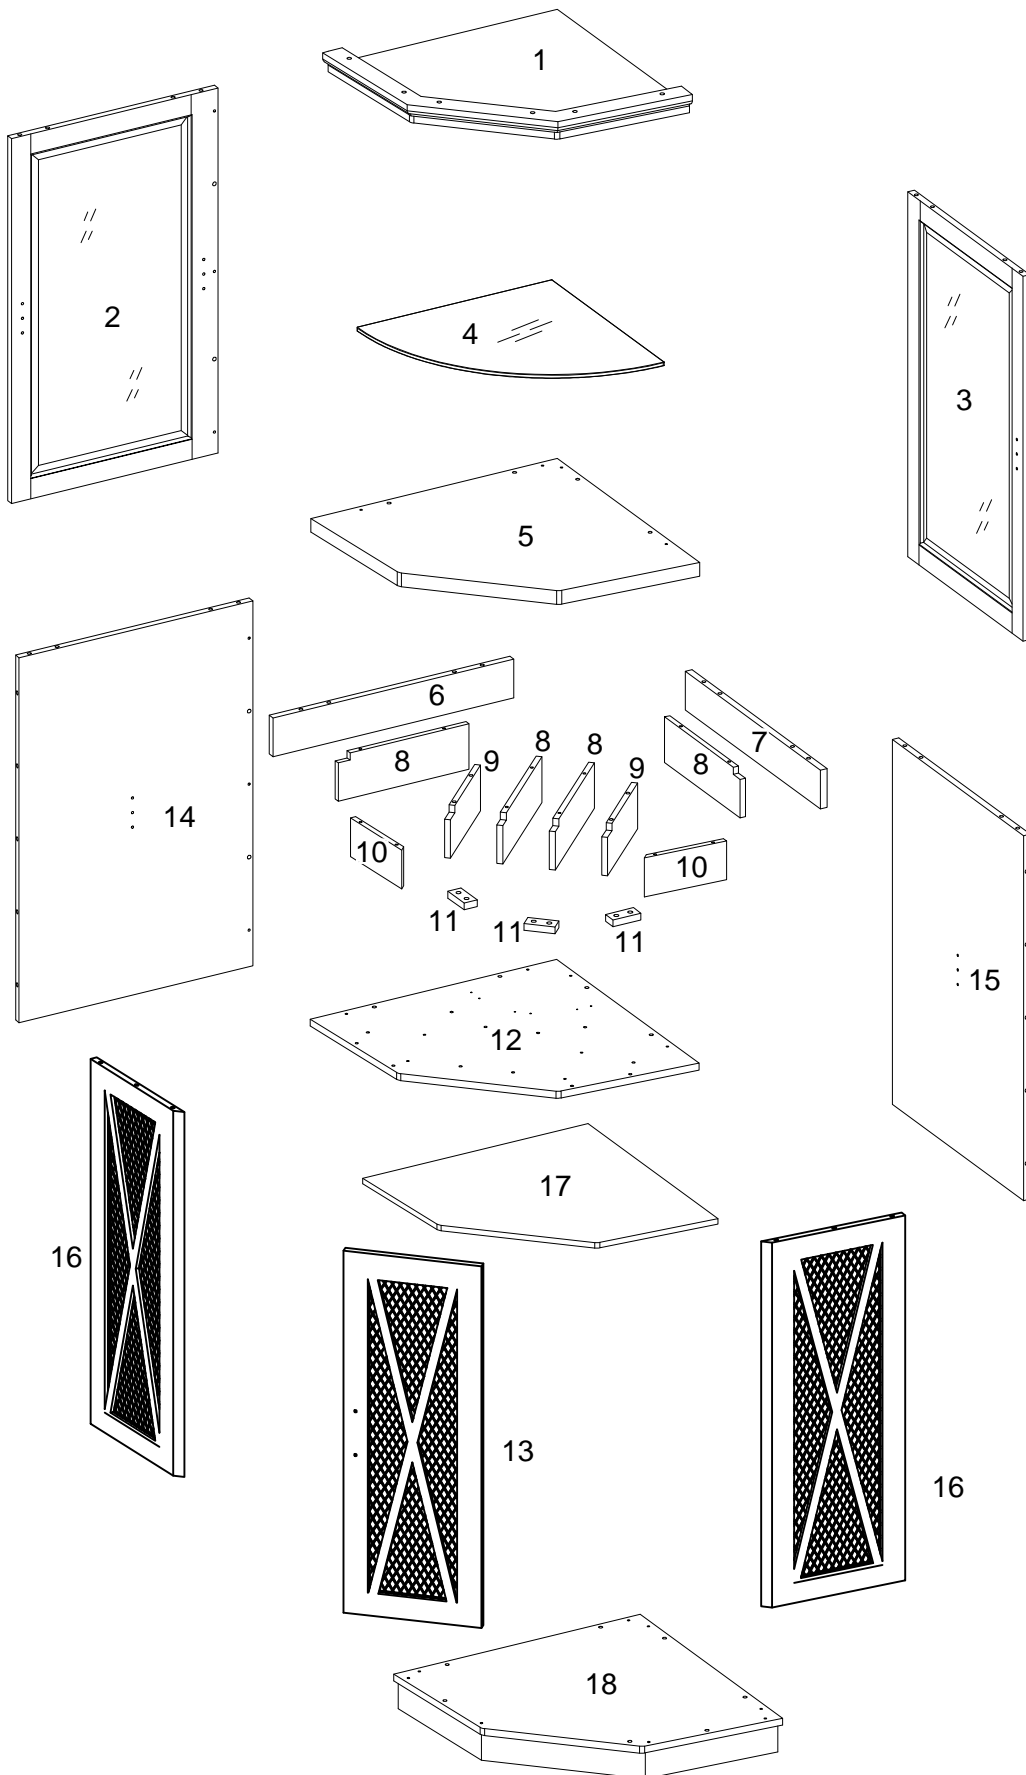

## Hardware List

A		Ø8x30mm	Wooden dowel	36 pcs
B		Ø6x30mm	Wooden dowel	24 pcs
C		Ø6x35mm	Cam bolt	38 pcs
D		Ø15x11mm	Cam lock	34 pcs
E		Ø15x9mm	Cam lock	4 pcs
F		Ø5x16mm	Shelf support pin	4 pcs
G			Handle	1 pcs
H		Ø4x22mm	Handle bolt	2 pcs
I			Glass support	3 pcs
J		Ø8x12mm	Door shaft support	2 pcs
K			Sticker	38 pcs
L		Ø3.5x15mm	Screw	6 pcs
M		M4mm	Hexagon socket key	1 pcs
N		Ø3x15mm	Screw	4 pcs
O			Glue	1 pcs
P			Door stopper	1 pcs
Q			Metal plate	1 set
R		40x16.5x15mm	Hinge	1 pc
S		40x16.5x15mm	Hinge	1 pc
T			Wine rack	1 pcs
U		Ø4x44mm	Fast screw	14 pcs
V		Ø4x19mm	Fast screw	6 pcs
W		Ø4x12mm	Screw	2 pcs
X		Ø4x25mm	Screw	2 pcs
Y		150x25mm	Wall strap	2 pcs
Z		Ø7x30mm	Plug	2 pcs