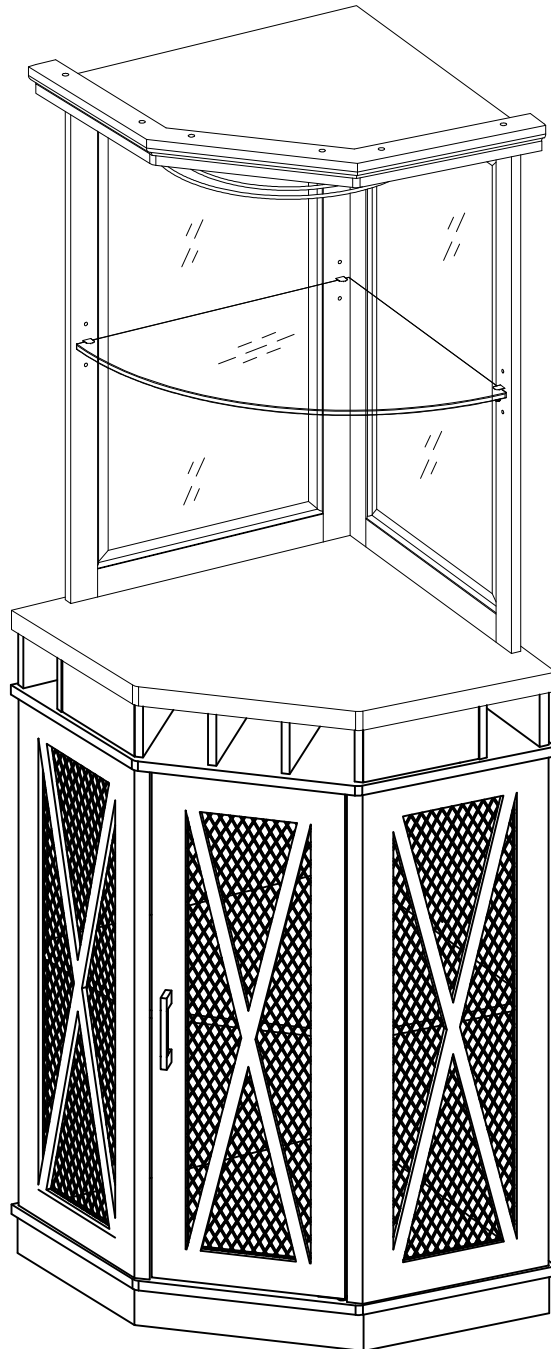

**HOME SOURCE®**

ASSEMBLY INSTRUCTION  
MODEL: DC15 GR/OAK/STONE GR

# Parts List

## Hardware List

A		Ø8x30mm	Wooden dowel	36 pcs
B		Ø6x30mm	Wooden dowel	24 pcs
C		Ø6x35mm	Cam bolt	38 pcs
D		Ø15x11mm	Cam lock	34 pcs
E		Ø15x9mm	Cam lock	4 pcs
F		Ø5x16mm	Shelf support pin	4 pcs
G			Handle	1 pcs
H		Ø4x22mm	Handle bolt	2 pcs
I			Glass support	3 pcs
J		Ø8x12mm	Door shaft support	2 pcs
K			Sticker	38 pcs
L		Ø3.5x15mm	Screw	6 pcs
M		M4mm	Hexagon socket key	1 pcs
N		Ø3x15mm	Screw	4 pcs
O			Glue	1 pcs
P			Door stopper	1 pcs
Q			Metal plate	1 set
R		40x16.5x15mm	Hinge	1 pc
S		40x16.5x15mm	Hinge	1 pc
T			Wine rack	1 pcs
U		Ø4x44mm	Fast screw	14 pcs
V		Ø4x19mm	Fast screw	6 pcs
W		Ø4x12mm	Screw	2 pcs
X		Ø4x25mm	Screw	2 pcs
Y		150x25mm	Wall strap	2 pcs
Z		Ø7x30mm	Plug	2 pcs