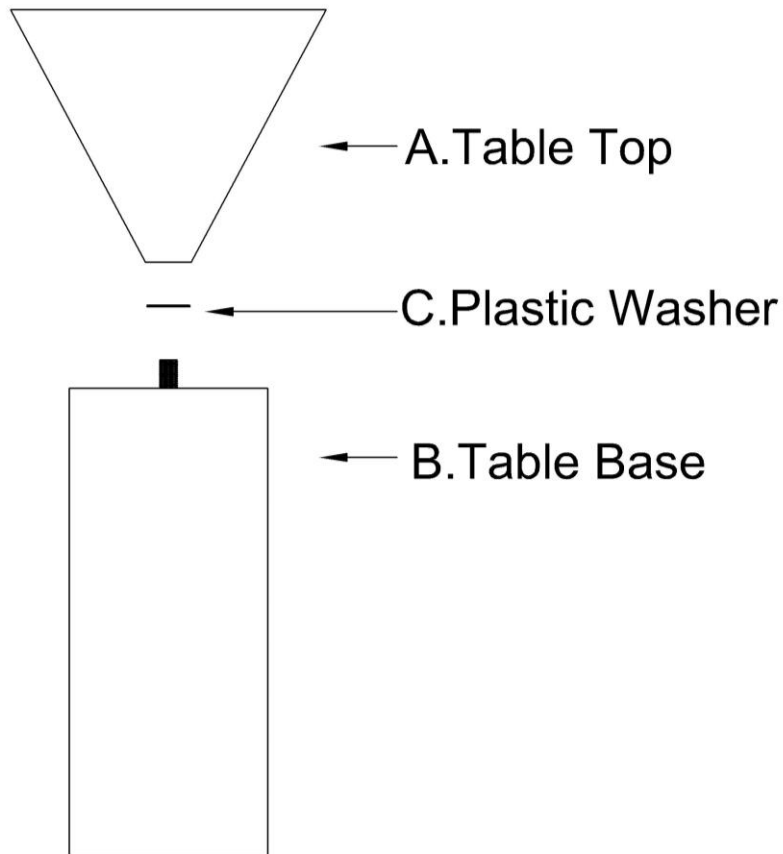

UTTERMOST

ASSEMBLY INSTRUCTIONS

ITEM#: 24976

PARTS LIST:

A	Table Top	1pc	B	Table Base	1pc
C	Plastic Washer	1pc			

****Please make sure you have all the parts indicated above before you begin assembly of this item. This item should be assembled on a soft surface to prevent scratching the finish during assembly.**

1. Carefully Place All the parts on a soft place.
2. Put the Plastic Washer(C) through the thread pipe in the Table Base(B).
 Rotate the Table Top(A) Into the Table Base(B).