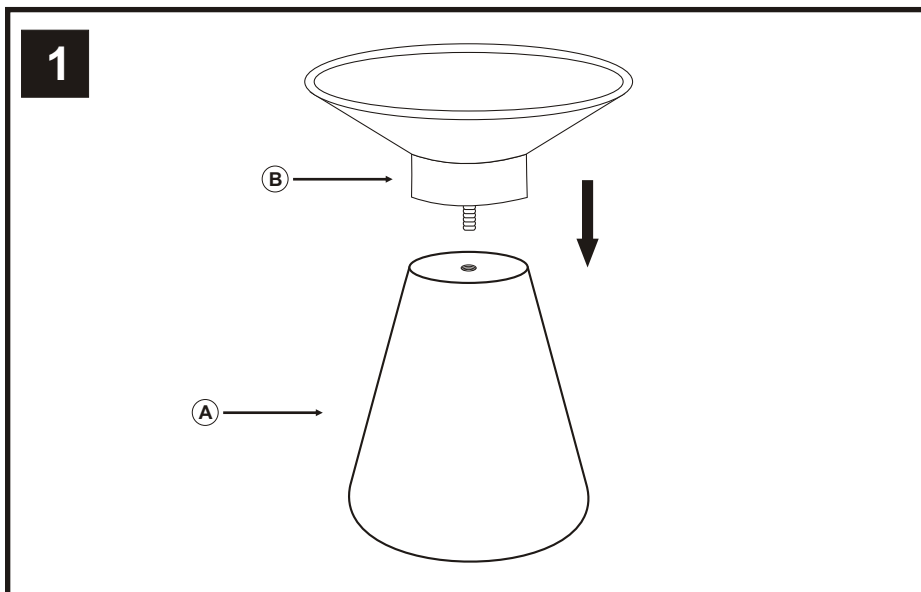

Aurora Side Table
TOV-OC18345

TOV

Aurora Side Table
ASSEMBLY INSTRUCTIONS

Part List and Hardware List

DESCRIPTION	PICTURE	QUANTITY
A		1
B		1

STEP -1: PUT TOP (B) ON BASE (A)

STEP -2: ROTATE TOP (B) CLOCKWISE TO FIX ON BASE (A)

STEP -3: TABLE IS READY TO USE.