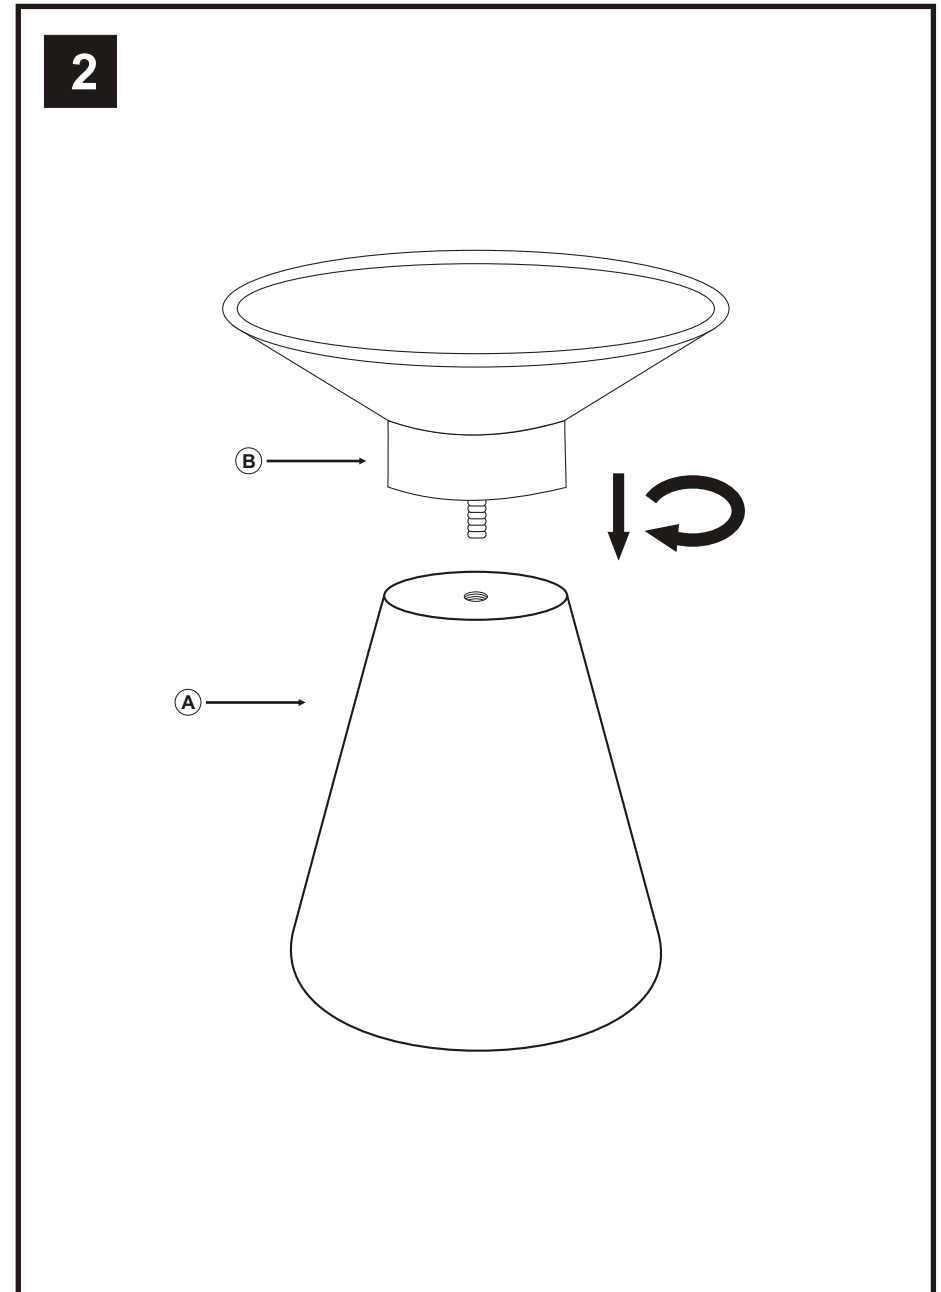

Aurora Side Table
TOV-OC18345

TOV

Aurora Side Table
ASSEMBLY INSTRUCTIONS

Part List and Hardware List

DESCRIPTION	PICTURE	QUANTITY
A		1
B		1

STEP -1: PUT TOP (B) ON BASE (A)

STEP -2: ROTATE TOP (B) CLOCKWISE TO FIX ON BASE (A)

STEP -3: TABLE IS READY TO USE.