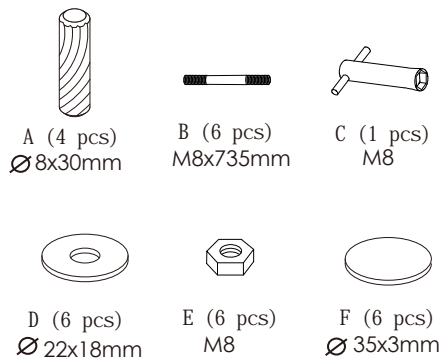

Assembly Instructions

ABBY-55 Desk