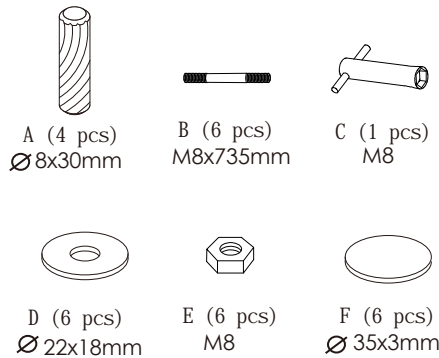

# Assembly Instructions

## ABBY-55 Desk

PLEASE NOTE: Check that you have received all components and hardware before assembling. If you are missing any parts, contact your retailer.

During assembly, hand tighten screws only. When the screws are in place, tighten completely.