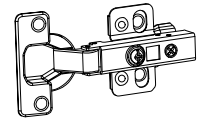

D x 20 pcs

Wood screw 8 x 30mm *
Vis af bois 8 x 30mm
Tornillo para madera 8 x 30mm

E x 20 pcs

Cam housing Ø15 x 12mm *
Came Ø15 x 12mm
Leva Ø15 x 12mm

F x 1 pc

Magnet *
Catch de aimant
Captura de imán

G x 2 pcs

Screw 3 x 13mm *
Vis 3 x 13mm
Tornillo 3 x 13mm

H x 2 pcs

Hinge Ø35mm *
Charnière Ø35mm
Bisagra Ø35mm

I x 12 pcs

Screw 3 x 16mm *
Vis 3 x 16mm
Tornillo 3 x 16mm

J x 1 pc

Knob *
Poignée
Tirador

K x 1 pc