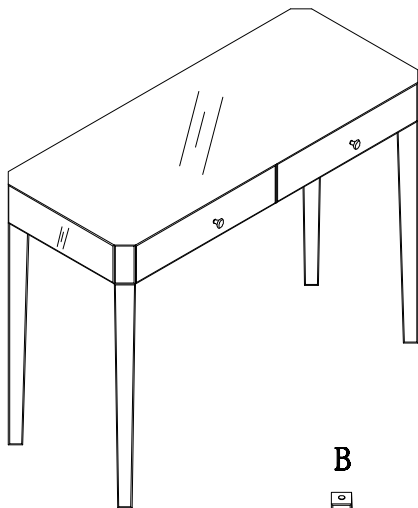

Assembly Instructions

Item# DS-D114009-1
Mirrored Desk

Thank you for purchasing this quality product. Be sure to check all packing material carefully for small parts that may have come loose inside the carton during shipment.

Parts List

No.	Drawing	Description	Q'ty
A		Desk Top	1pc
B		Right Back Leg	1pc
C		Left Back Leg	1pc
D		Right Front Leg	1pc
E		Left Front Leg	1pc

Hardware List

No.	Drawing	Description	Size	Q'ty
F		Allen Wrench	8mm	1pc
G		Bolt	Ø5/16" x 1 1/2"	8pcs
H		Lock Washer	Ø5/16"	8pcs
I		Flat Washer	Ø5/16"	8pcs