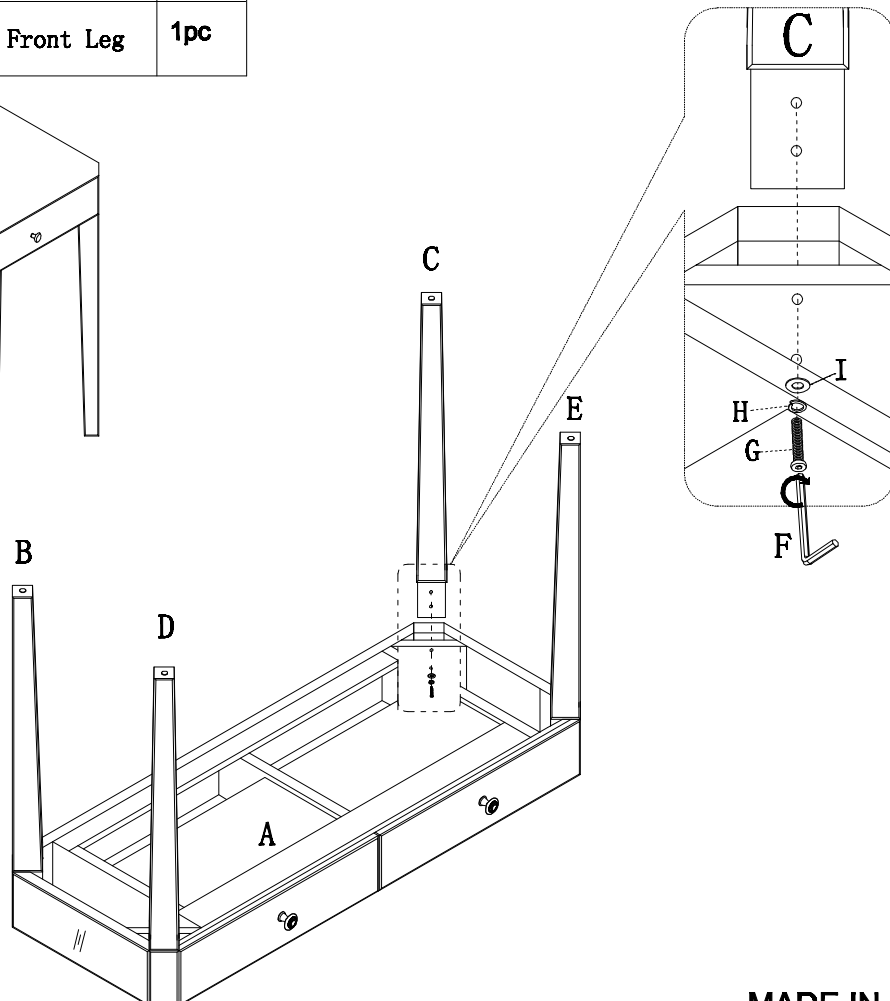

Assembly Instructions

Item# DS-D114009-1
Mirrored Desk

Thank you for purchasing this quality product. Be sure to check all packing material carefully for small parts that may have come loose inside the carton during shipment.

Parts List

No.	Drawing	Description	Q'ty
A		Desk Top	1pc
B		Right Back Leg	1pc
C		Left Back Leg	1pc
D		Right Front Leg	1pc
E		Left Front Leg	1pc

Hardware List

No.	Drawing	Description	Size	Q'ty
F		Allen Wrench	8mm	1pc
G		Bolt	Ø5/16" x 1 1/2"	8pcs
H		Lock Washer	Ø5/16"	8pcs
I		Flat Washer	Ø5/16"	8pcs