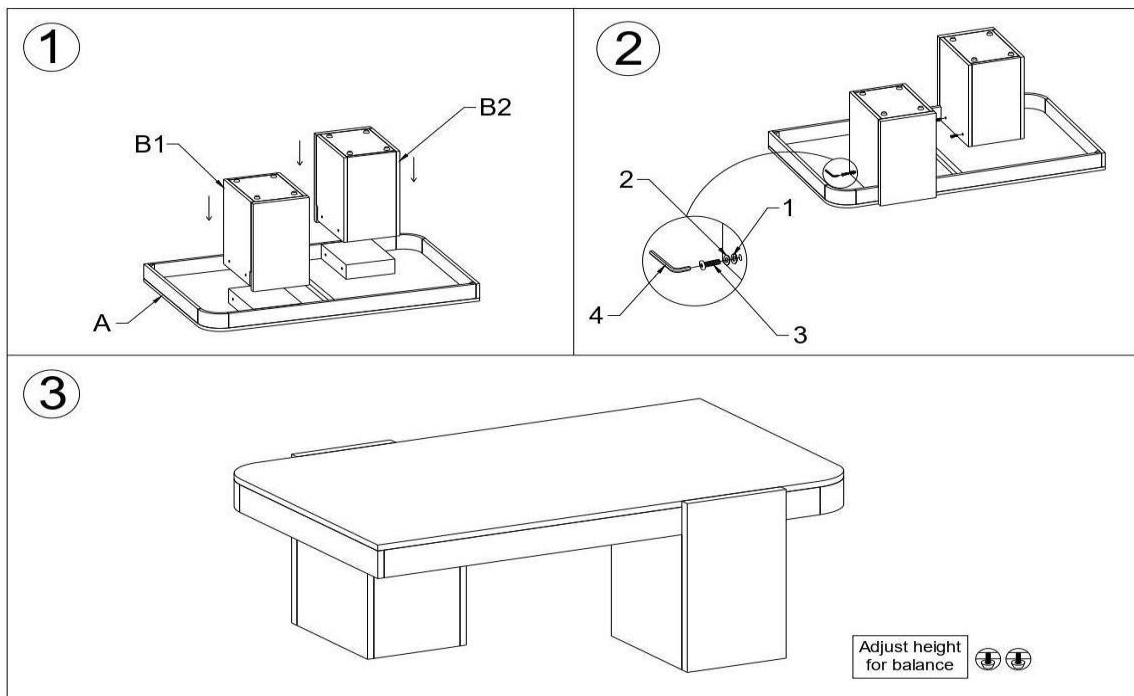

ASSEMBLY INSTRUCTIONS

FNR4626 Wooden Coffee Table

Manufactured by (CPLO) for RTG

SKU# 22046278

PARTS

S.No.	DESCRIPTION	QNT
A	 TOP	1
B	 WOODEN LEG B1/B2	2

HARDWARE

S.No.	DESCRIPTION	QNT
1	 SPRING WASHER	8
2	 WASHER	8
3	 BOLT 6 X 35 MM	8
4	 ALLEN KEY 4 MM	1