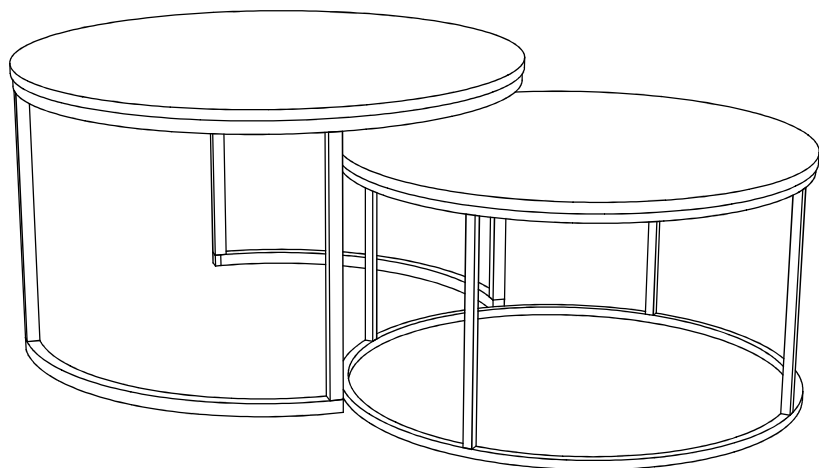

Assembly Instructions

22060317 : COFFEE TABLE SMALL AND LARGE

Manufactured by Durga Brass Overseas (IACO) For Rooms To Go

SKU# 22060317

Step	Code	Parts	QTY
1.	A	Metal Frame (Large Size) 	1 Pcs
2.	B	Marble Top (Large Size) 	1 Pcs
3.	C	Metal Frame (Small Size) 	1 Pcs
4.	D	Marble Top (Small Size) 	1 Pcs

Hardware Pack Location(s): NO Hardware

COFFEE TABLE - SMALL & LARGE, SKU# 22060317

Assembly Instructions

22060317 : COFFEE TABLE SMALL AND LARGE

SKU# 22060317

*****Caution:** Please read all instructions carefully before starting the assembly. As pieces are heavy, it is recommended two people assemble in order to prevent personal injury and ensure the parts are not damaged during the assembly.

LARGE TABLE

STEP 1: With base on floor, place marble on top of base. Marble tabs will click in place to hold top.

COMPLETE

SMALL TABLE

STEP 1: With base on floor, place marble on top of base. Marble tabs will click in place to hold top.