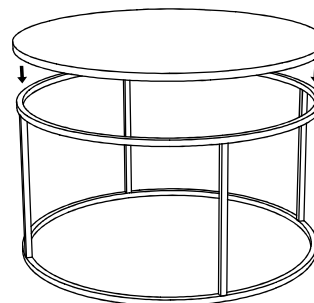

Assembly Instructions

22060317 : COFFEE TABLE SMALL AND LARGE

Manufactured by Durga Brass Overseas (IACO) For Rooms To Go

SKU# 22060317

Step	Code	Parts	QTY
1.	A	Metal Frame (Large Size) 	1 Pcs
2.	B	Marble Top (Large Size) 	1 Pcs
3.	C	Metal Frame (Small Size) 	1 Pcs
4.	D	Marble Top (Small Size) 	1 Pcs

Hardware Pack Location(s): NO Hardware

COFFEE TABLE - SMALL & LARGE, SKU# 22060317

Assembly Instructions

22060317 : COFFEE TABLE SMALL AND LARGE

SKU# 22060317

*****Caution:** Please read all instructions carefully before starting the assembly. As pieces are heavy, it is recommended two people assemble in order to prevent personal injury and ensure the parts are not damaged during the assembly.

LARGE TABLE

STEP 1: With base on floor, place marble on top of base. Marble tabs will click in place to hold top.

COMPLETE

SMALL TABLE

STEP 1: With base on floor, place marble on top of base. Marble tabs will click in place to hold top.