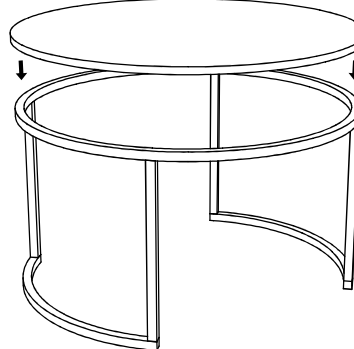

Assembly Instructions

22060317 : COFFEE TABLE SMALL AND LARGE

Manufactured by Durga Brass Overseas (IACO) For Rooms To Go

SKU# 22060317

Step	Code	Parts	QTY
1.	A	Metal Frame (Large Size) 	1 Pcs
2.	B	Marble Top (Large Size) 	1 Pcs
3.	C	Metal Frame (Small Size) 	1 Pcs
4.	D	Marble Top (Small Size) 	1 Pcs

Hardware Pack Location(s): NO Hardware

COFFEE TABLE - SMALL & LARGE, SKU# 22060317

Assembly Instructions

22060317 : COFFEE TABLE SMALL AND LARGE

SKU# 22060317

*****Caution:** Please read all instructions carefully before starting the assembly. As pieces are heavy, it is recommended two people assemble in order to prevent personal injury and ensure the parts are not damaged during the assembly.

LARGE TABLE

STEP 1: With base on floor, place marble on top of base. Marble tabs will click in place to hold top.

COMPLETE

SMALL TABLE

STEP 1: With base on floor, place marble on top of base. Marble tabs will click in place to hold top.