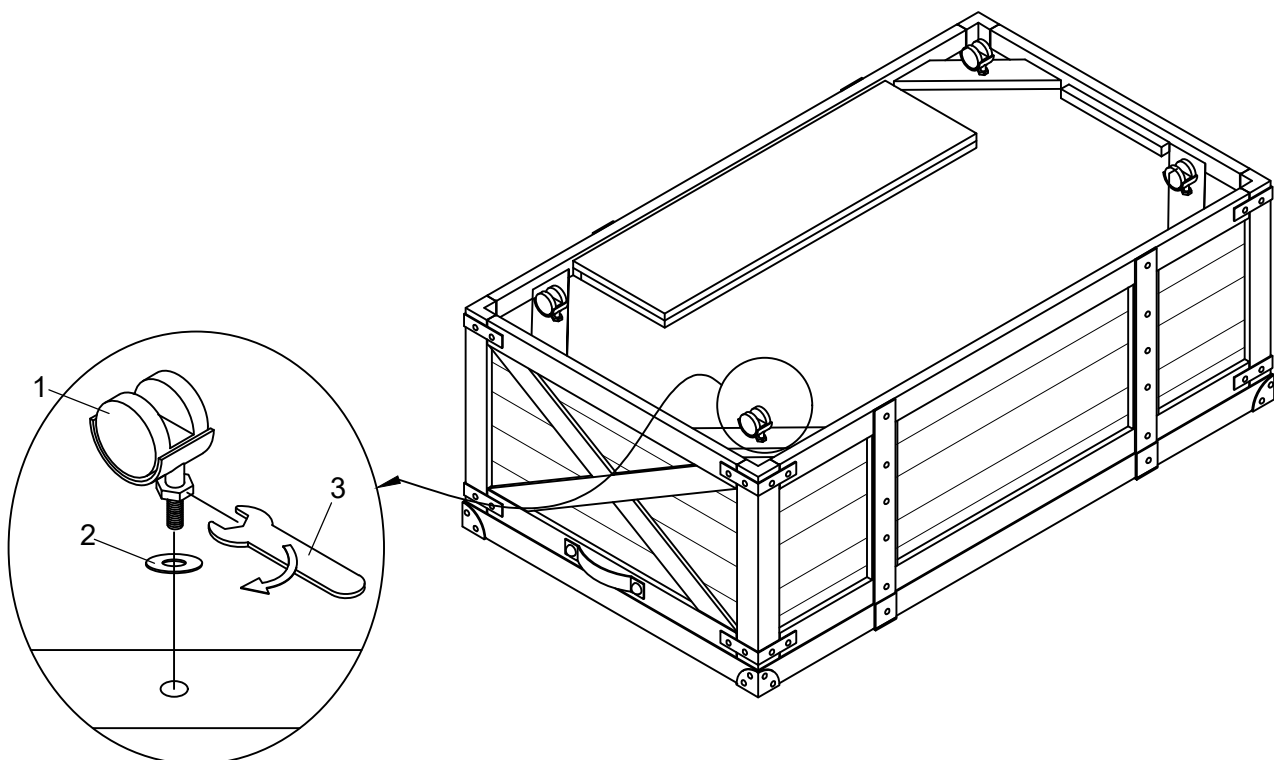

ROOMS TO GO

Manufactured for Rooms to Go.

Assembly Instructions

AUGR RTG1007-99 STORAGE COFFEE TABLE
AUGR RTG1008-99 STORAGE COFFEE TABLE

SKU# 22100729
SKU# 22100818

*** Caution: Please read all instructions carefully before starting the assembly process. These parts are cumbersome and heavy. Therefore, two people are recommended in order to prevent personal injury and ensure the parts are not damaged during the assembly

CODE	PARTS LIST		
A	STORAGE COFFEE TABLE		1pc

CODE	HARDWARE LIST		
1		Caster	4pcs
2		Flat Washer 5/16"	4pcs
3		Hex Wrench	1pc

Step 1

Hardware Pack Location(s):

AUGR RTG1007-99 STORAGE COFFEE TABLE SKU# 22100729
AUGR RTG1008-99 STORAGE COFFEE TABLE SKU# 22100818