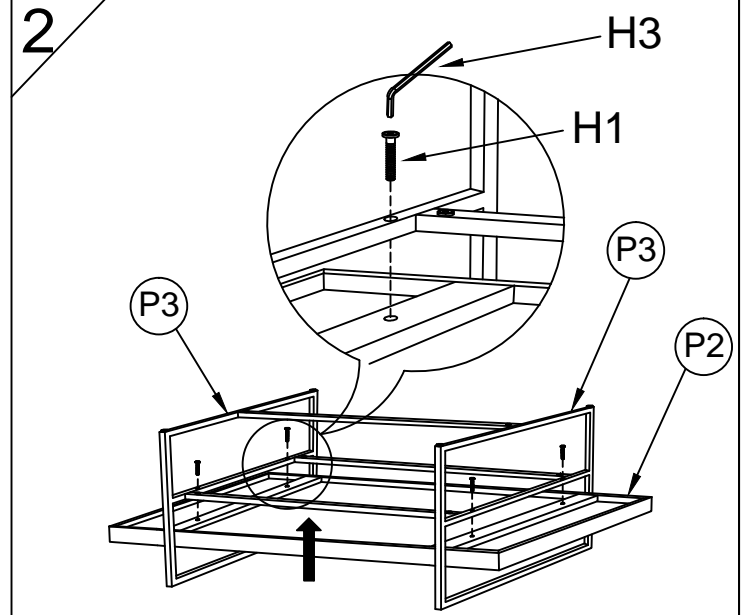

TAVARUA COFFEE TABLE

Assembly instructions:

PARTS LIST

NO	DESCRIPTION	IMAGE	QTY
P1	GLASS TOP		1
P2	WOOD TILE SHELF		1
P3	SIDE FRAME		2
P4	METAL STRETCHER		3

HARDWARE LIST

NO	DESCRIPTION	IMAGE	QTY
H1	BOLT (6X30MM)		4
H2	BOLT (6X15MM)		6
H3	ALLEN KEY		1

NOTE: PO# is located underneath/ inside of each item. Please be prepared to provide this # should any claim be necessary.

CAUTION: Item is heavy assembly should be performed by two people.

ASSEMBLY COMPLETED