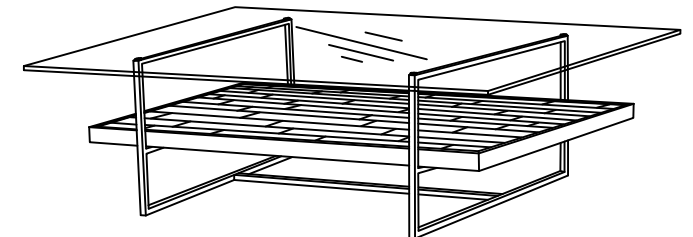

TAVARUA COFFEE TABLE

Assembly instructions:

PARTS LIST

NO	DESCRIPTION	IMAGE	QTY
P1	GLASS TOP		1
P2	WOOD TILE SHELF		1
P3	SIDE FRAME		2
P4	METAL STRETCHER		3

HARDWARE LIST

NO	DESCRIPTION	IMAGE	QTY
H1	BOLT (6X30MM)		4
H2	BOLT (6X15MM)		6
H3	ALLEN KEY		1

NOTE: PO# is located underneath/ inside of each item. Please be prepared to provide this # should any claim be necessary.

CAUTION: Item is heavy assembly should be performed by two people.

ASSEMBLY COMPLETED