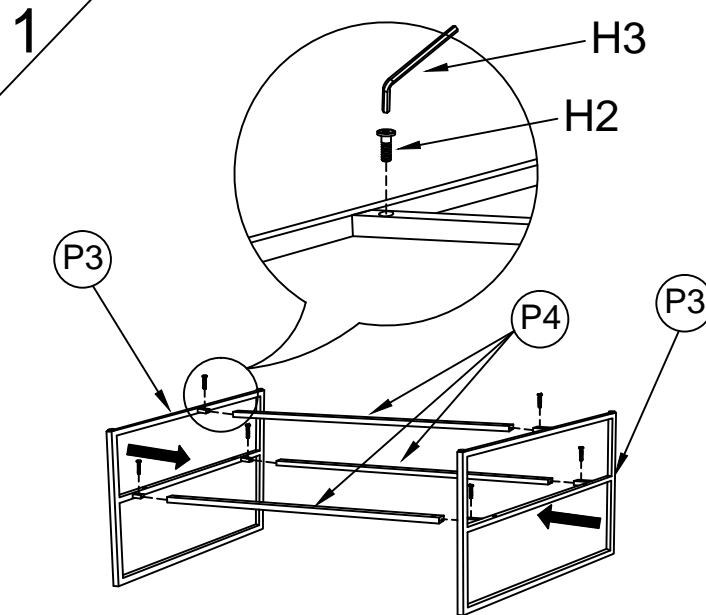

TAVARUA COFFEE TABLE

Assembly instructions:

PARTS LIST

NO	DESCRIPTION	IMAGE	QTY
P1	GLASS TOP		1
P2	WOOD TILE SHELF		1
P3	SIDE FRAME		2
P4	METAL STRETCHER		3

HARDWARE LIST

NO	DESCRIPTION	IMAGE	QTY
H1	BOLT (6X30MM)		4
H2	BOLT (6X15MM)		6
H3	ALLEN KEY		1

NOTE: PO# is located underneath/ inside of each item. Please be prepared to provide this # should any claim be necessary.

CAUTION: Item is heavy assembly should be performed by two people.

ASSEMBLY COMPLETED