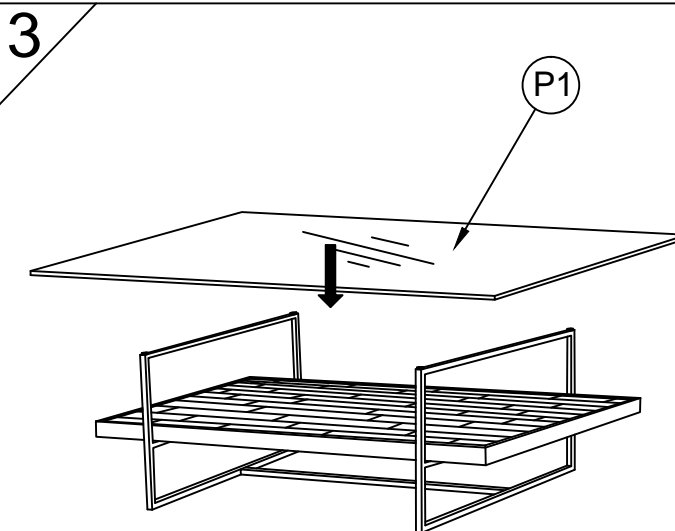

TAVARUA COFFEE TABLE

Assembly instructions:

PARTS LIST

NO	DESCRIPTION	IMAGE	QTY
P1	GLASS TOP		1
P2	WOOD TILE SHELF		1
P3	SIDE FRAME		2
P4	METAL STRETCHER		3

HARDWARE LIST

NO	DESCRIPTION	IMAGE	QTY
H1	BOLT (6X30MM)		4
H2	BOLT (6X15MM)		6
H3	ALLEN KEY		1

NOTE: PO# is located underneath/ inside of each item. Please be prepared to provide this # should any claim be necessary.

CAUTION: Item is heavy assembly should be performed by two people.

ASSEMBLY COMPLETED