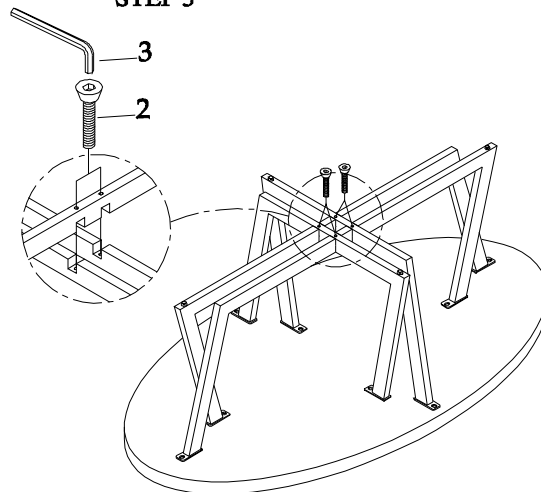

**PARTS LIST :**

No.	Description	Sketch	Q' TY
A	Long Metal 1		1
B	Long Metal 2		1
C	Short Metal 1		1
D	Short Metal 2		1
E	Table Top		1

**HARDWARE LIST :**

NO.	HARDWARE LIST		Q' TY
1		5/16" x 18 x 5/8" ALLEN BOLT	8
		5/16" x 13mm LOCK WASHER	
		5/16" x 19mm FLAT WASHER	
2		1/4" x 20 x 1-1/4" ALLEN BOLT	4
3		4 x 59mm ALLEN KEY	1

**STEP 1**

**STEP 2**

**STEP 3**

**Hardware Pack Location:**

**Inside Box: 2679-02, Oval Cocktail Table, SKU: 22126797**