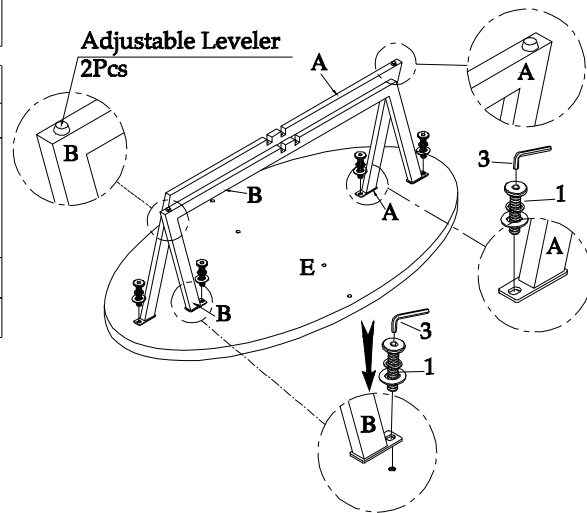

**PARTS LIST :**

No.	Description	Sketch	Q' TY
A	Long Metal 1		1
B	Long Metal 2		1
C	Short Metal 1		1
D	Short Metal 2		1
E	Table Top		1

**HARDWARE LIST :**

NO.	HARDWARE LIST		Q' TY
1		5/16" x 18 x 5/8" ALLEN BOLT	8
		5/16" x 13mm LOCK WASHER	
		5/16" x 19mm FLAT WASHER	
2		1/4" x 20 x 1-1/4" ALLEN BOLT	4
3		4 x 59mm ALLEN KEY	1

**STEP 1**

**STEP 2**

**STEP 3**

**Hardware Pack Location:**

**Inside Box: 2679-02, Oval Cocktail Table, SKU: 22126797**