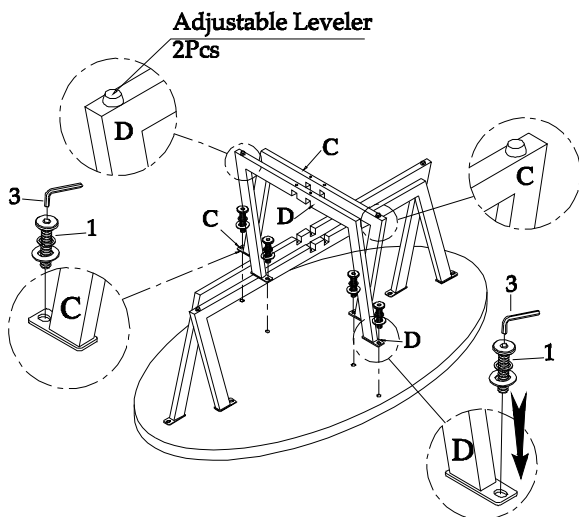

**PARTS LIST :**

No.	Description	Sketch	Q' TY
A	Long Metal 1		1
B	Long Metal 2		1
C	Short Metal 1		1
D	Short Metal 2		1
E	Table Top		1

**HARDWARE LIST :**

NO.	HARDWARE LIST		Q' TY
1		5/16" x 18 x 5/8" ALLEN BOLT	8
		5/16" x 13mm LOCK WASHER	
		5/16" x 19mm FLAT WASHER	
2		1/4" x 20 x 1-1/4" ALLEN BOLT	4
3		4 x 59mm ALLEN KEY	1

**STEP 1**

**STEP 2**

**STEP 3**

**Hardware Pack Location:**

**Inside Box: 2679-02, Oval Cocktail Table, SKU: 22126797**