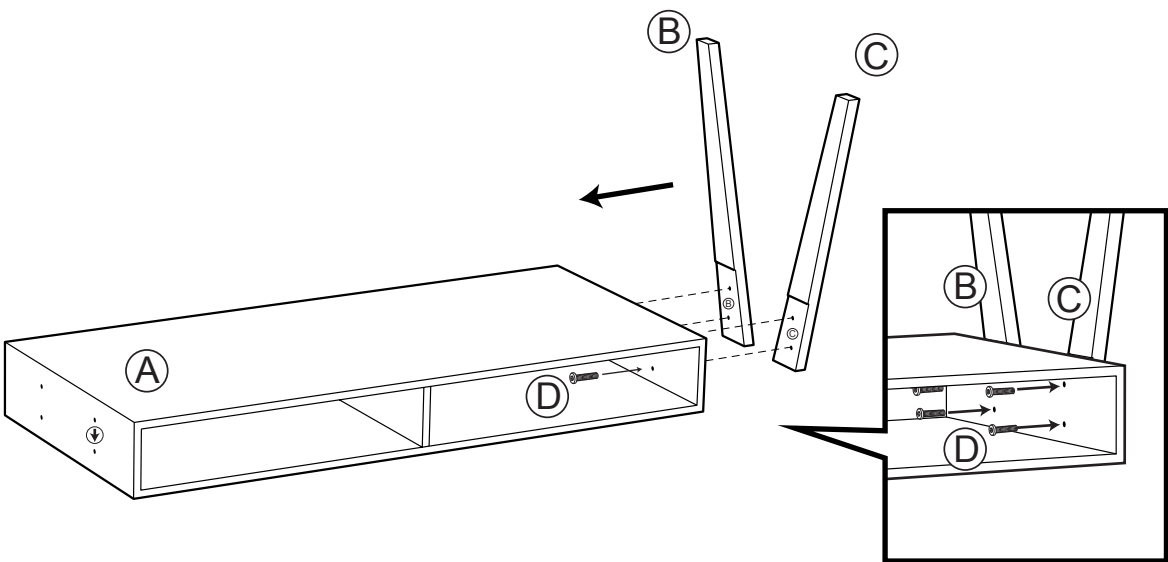

ASSEMBLY INSTRUCTIONS LAUREL COFFEE TABLE

WK3011-01/02

WEIGHT CAPACITY : 30KGS (66LBS).

ADESSO®

353 West 39th Street, 2nd Floor, NY, NY 10018
Tel: (212) 736 4440 Fax: (212) 736 4806
www.adessohome.com

1

2

3