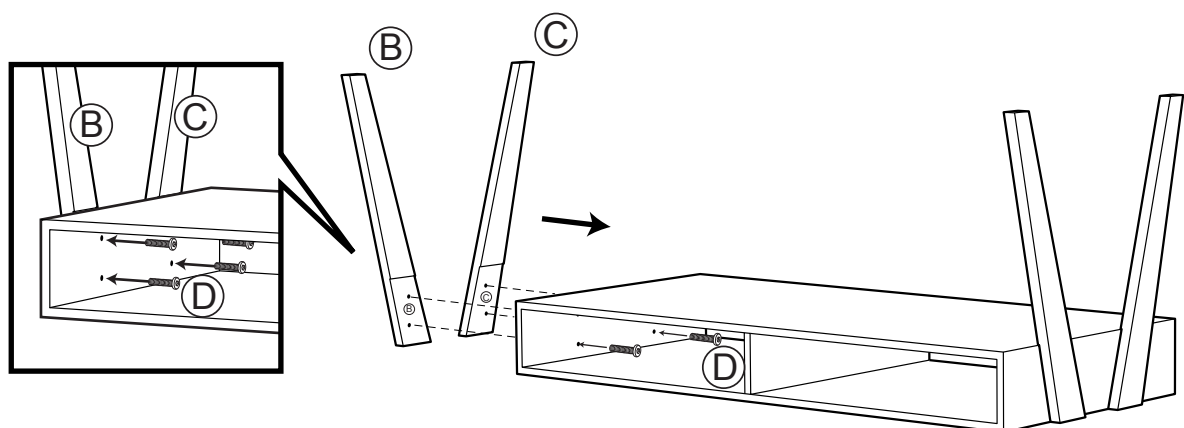

ASSEMBLY INSTRUCTIONS LAUREL COFFEE TABLE

WK3011-01/02

WEIGHT CAPACITY : 30KGS (66LBS).

ADESSO®

353 West 39th Street, 2nd Floor, NY, NY 10018
Tel: (212) 736 4440 Fax: (212) 736 4806
www.adessohome.com

1

2

3