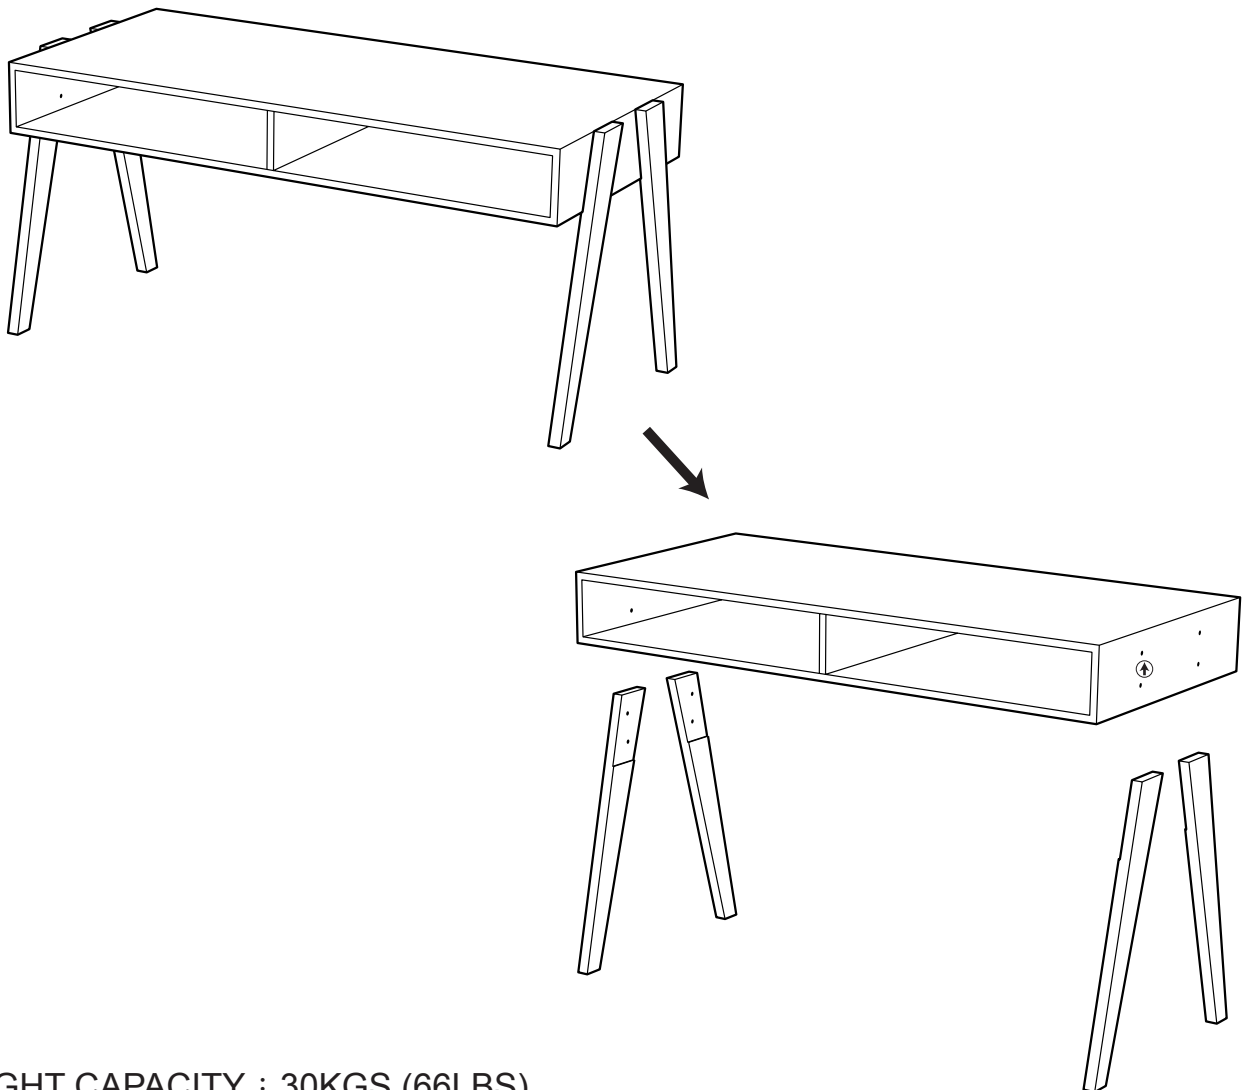

ASSEMBLY INSTRUCTIONS LAUREL COFFEE TABLE

WK3011-01/02

WEIGHT CAPACITY : 30KGS (66LBS).

ADESSO®

353 West 39th Street, 2nd Floor, NY, NY 10018
Tel: (212) 736 4440 Fax: (212) 736 4806
www.adessohome.com

1

2

3