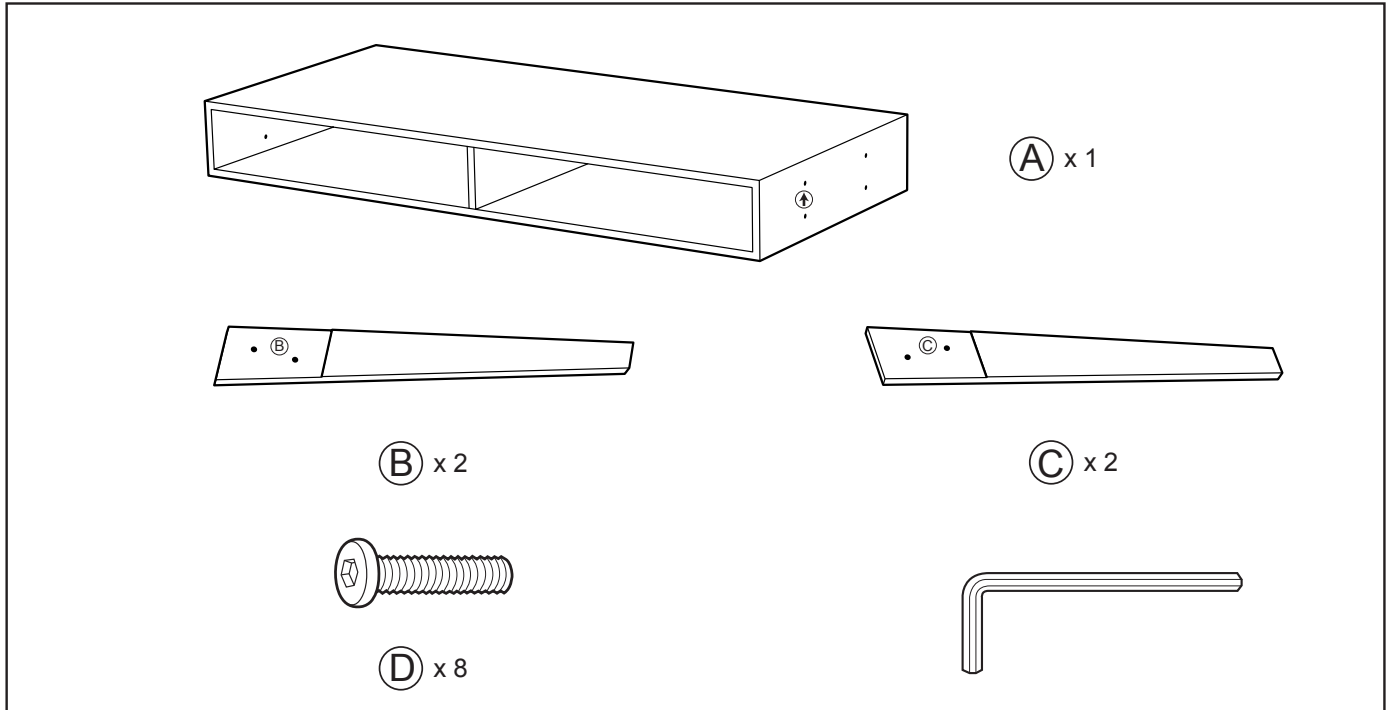

ASSEMBLY INSTRUCTIONS LAUREL COFFEE TABLE

WK3011-01/02

WEIGHT CAPACITY : 30KGS (66LBS).

ADESSO®

353 West 39th Street, 2nd Floor, NY, NY 10018
Tel: (212) 736 4440 Fax: (212) 736 4806
www.adessohome.com

1

2

3