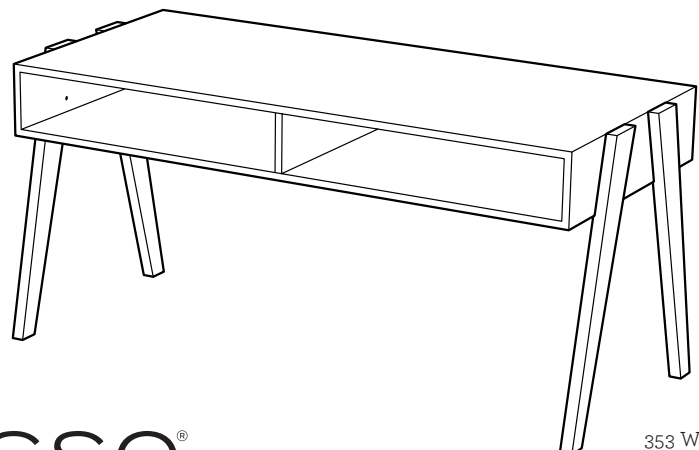

ADESSO®

353 West 39th Street, 2nd Floor, NY, NY 10018
Tel: (212) 736 4440 Fax: (212) 736 4806
www.adessohome.com