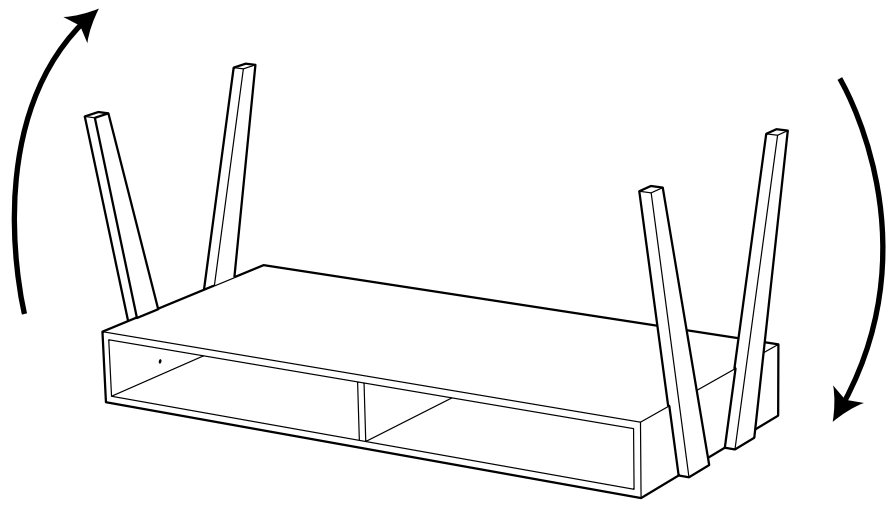

ASSEMBLY INSTRUCTIONS LAUREL COFFEE TABLE

WK3011-01/02

WEIGHT CAPACITY : 30KGS (66LBS).

ADESSO®

353 West 39th Street, 2nd Floor, NY, NY 10018
Tel: (212) 736 4440 Fax: (212) 736 4806
www.adessohome.com

1

2

3