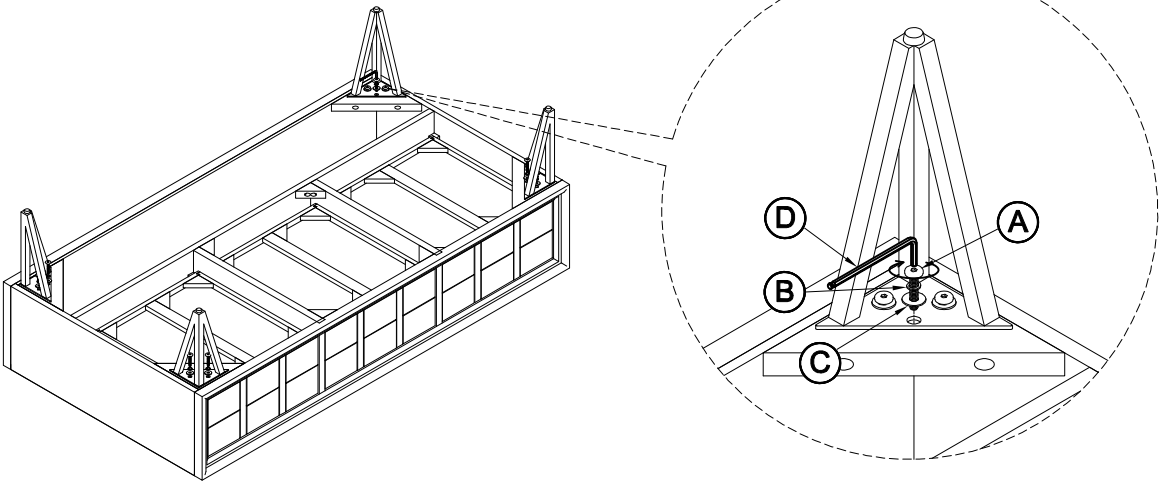

**ROOMS
TO GO**

Assembly Instructions
CCIM: 3655
THREE DRAWER COCKTAIL
SKU#: 22136558

Thank you for purchasing this quality product. Be sure to check all packing material carefully for small parts that may have come loose inside the carton during shipment.
Identify and count all parts and compare with the HARDWARE LIST below

PARTS LIST:				HARDWARE LIST:				
No.	Description	Sketch	Quality	No.	Sketch	Description	Size	Quality
1	Top Table		1 Pc	A		Allen Head Bolt	Ø8x20mm	12 Pcs
				B		Lock Washer	Ø8xØ13mm	12 Pcs
2	Metal Legs		4 Pcs	C		Flat Washer	Ø8xØ19mm	12 Pcs
				D		Allen Key	4x110mm	1 Pc

STEP 1