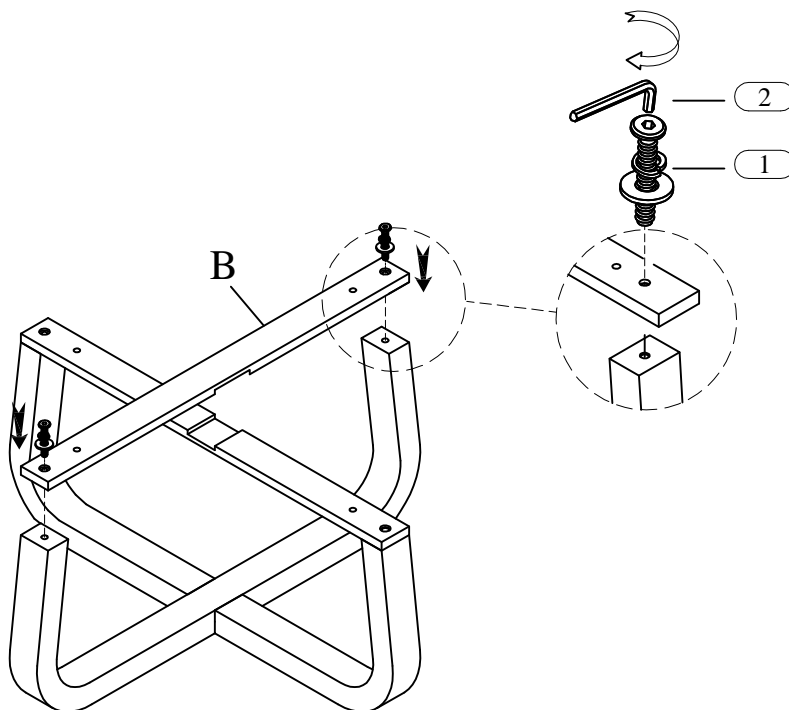

*** Remark: DO NOT fully tighten all bolts until assembly is completed.

Code	PARTS LIST :		
A	Table Top		1Pc
B	Upper Support		1Pc
C	Lower Support		1Pc
D	Table leg (Lower)		1Pc
E	Table leg (Upper)		1Pc

Code	HARDWARE LIST		
1	Ø5/16" x 19*2mm Flat Washer		9Pcs
	Ø5/16" Spring Washer		9Pcs
	Ø5/16" x 18 x 1-1/2" Allen Head Bolt		9Pcs
2	4mm Allen Key		1Pc

STEP 1

Hardware Pack Location (s):

3770-251- Round Cocktail Table , SKU: 22137702

This product is manufactured by PULA for Rooms To Go

*** Caution: Please read all instructions carefully before starting the assembly process. These parts are cumbersome and heavy. Therefore, two people are recommended in order to prevent personal injury and ensure the parts are not damaged during the assembly.

*** Remark: DO NOT fully tighten all bolts until assembly is completed.

STEP 2

STEP 3

This product is manufactured by PULA for Rooms To Go

*** Caution: Please read all instructions carefully before starting the assembly process. These parts are cumbersome and heavy. Therefore, two people are recommended in order to prevent personal injury and ensure the parts are not damaged during the assembly.

*** Remark: DO NOT fully tighten all bolts until assembly is completed.

STEP 4

Complete

Leveler (4 pcs)

Remark:
Leveler are pre-installed
on the Table leg.