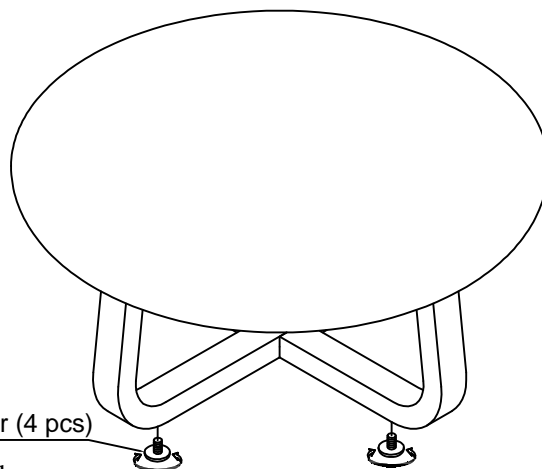

*** Remark: DO NOT fully tighten all bolts until assembly is completed.

Code	PARTS LIST :		
A	Table Top		1Pc
B	Upper Support		1Pc
C	Lower Support		1Pc
D	Table leg (Lower)		1Pc
E	Table leg (Upper)		1Pc

Code	HARDWARE LIST		
1	Ø5/16" x 19*2mm Flat Washer		9Pcs
	Ø5/16" Spring Washer		9Pcs
	Ø5/16" x 18 x 1-1/2" Allen Head Bolt		9Pcs
2	4mm Allen Key		1Pc

STEP 1

Hardware Pack Location (s):

3770-251- Round Cocktail Table , SKU: 22137702

This product is manufactured by PULA for Rooms To Go

*** Caution: Please read all instructions carefully before starting the assembly process. These parts are cumbersome and heavy. Therefore, two people are recommended in order to prevent personal injury and ensure the parts are not damaged during the assembly.

*** Remark: DO NOT fully tighten all bolts until assembly is completed.

STEP 2

STEP 3

This product is manufactured by PULA for Rooms To Go

*** Caution: Please read all instructions carefully before starting the assembly process. These parts are cumbersome and heavy. Therefore, two people are recommended in order to prevent personal injury and ensure the parts are not damaged during the assembly.

*** Remark: DO NOT fully tighten all bolts until assembly is completed.

STEP 4

Complete

Leveler (4 pcs)

Remark:
Leveler are pre-installed
on the Table leg.