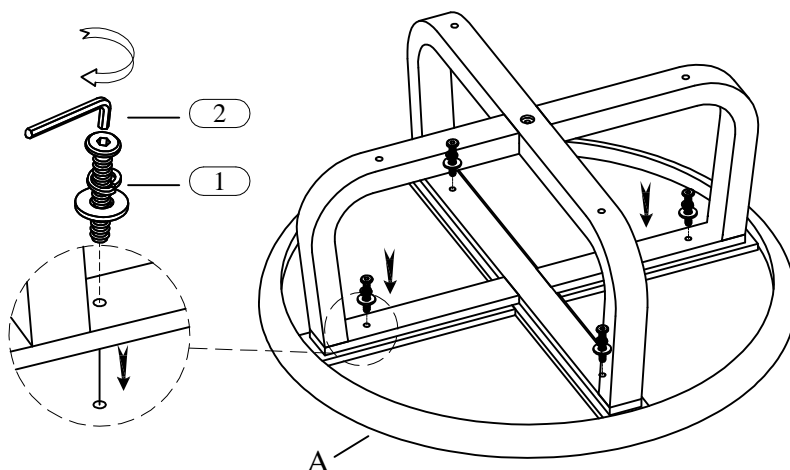

*** Remark: DO NOT fully tighten all bolts until assembly is completed.

Code	PARTS LIST :		
A	Table Top		1Pc
B	Upper Support		1Pc
C	Lower Support		1Pc
D	Table leg (Lower)		1Pc
E	Table leg (Upper)		1Pc

Code	HARDWARE LIST		
1	Ø5/16" x 19*2mm Flat Washer		9Pcs
	Ø5/16" Spring Washer		9Pcs
	Ø5/16" x 18 x 1-1/2" Allen Head Bolt		9Pcs
2	4mm Allen Key		1Pc

STEP 1

Hardware Pack Location (s):

3770-251- Round Cocktail Table , SKU: 22137702

This product is manufactured by PULA for Rooms To Go

*** Caution: Please read all instructions carefully before starting the assembly process. These parts are cumbersome and heavy. Therefore, two people are recommended in order to prevent personal injury and ensure the parts are not damaged during the assembly.

*** Remark: DO NOT fully tighten all bolts until assembly is completed.

STEP 2

STEP 3

This product is manufactured by PULA for Rooms To Go

*** Caution: Please read all instructions carefully before starting the assembly process. These parts are cumbersome and heavy. Therefore, two people are recommended in order to prevent personal injury and ensure the parts are not damaged during the assembly.

*** Remark: DO NOT fully tighten all bolts until assembly is completed.

STEP 4

Complete

Leveler (4 pcs)

Remark:
Leveler are pre-installed
on the Table leg.