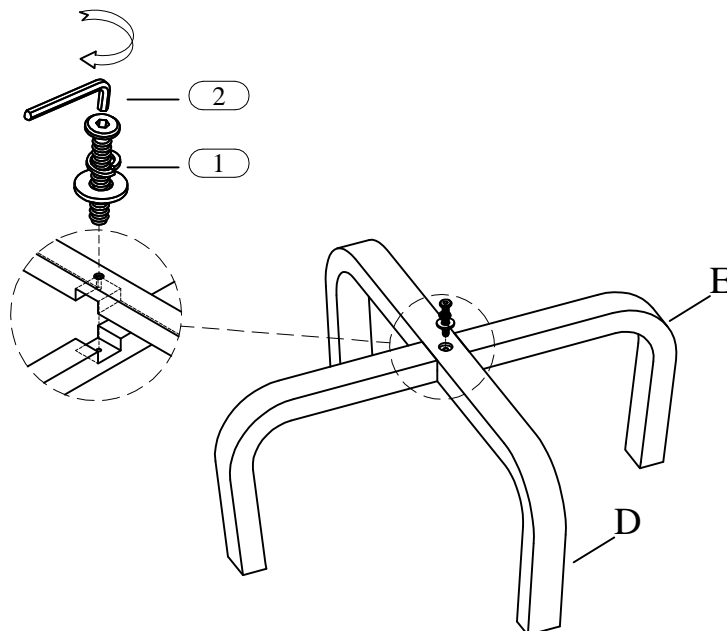

This product is manufactured by PULA for **Rooms To Go**

*** Caution: Please read all instructions carefully before starting the assembly process. These parts are cumbersome and heavy Therefore, two people are recommended in order to prevent personal injury and ensure the parts are not damaged during the assembly

*** Remark: DO NOT fully tighten all bolts until assembly is completed.

Code	PARTS LIST :		
A	Table Top		1Pc
B	Upper Support		1Pc
C	Lower Support		1Pc
D	Table leg (Lower)		1Pc
E	Table leg (Upper)		1Pc

Code	HARDWARE LIST		
1	Ø5/16" x 19*2mm Flat Washer		9Pcs
	Ø5/16" Spring Washer		9Pcs
	Ø5/16" x 18 x 1-1/2" Allen Head Bolt		9Pcs
2	4mm Allen Key		1Pc

STEP 1

Hardware Pack Location (s):

3770-251- Round Cocktail Table , SKU: 22137702

This product is manufactured by PULA for Rooms To Go

*** Caution: Please read all instructions carefully before starting the assembly process. These parts are cumbersome and heavy. Therefore, two people are recommended in order to prevent personal injury and ensure the parts are not damaged during the assembly.

*** Remark: DO NOT fully tighten all bolts until assembly is completed.

STEP 4

Complete

Leveler (4 pcs)

Remark:
Leveler are pre-installed
on the Table leg.