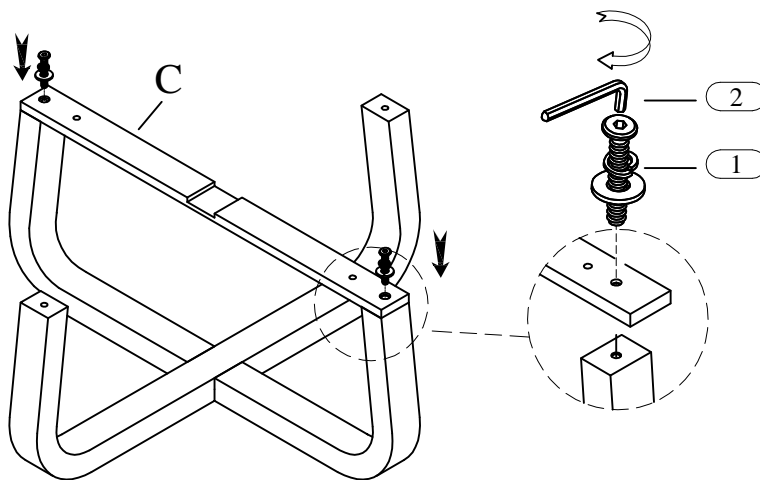

*** Remark: DO NOT fully tighten all bolts until assembly is completed.

Code	PARTS LIST :		
A	Table Top		1Pc
B	Upper Support		1Pc
C	Lower Support		1Pc
D	Table leg (Lower)		1Pc
E	Table leg (Upper)		1Pc

Code	HARDWARE LIST		
1	Ø5/16" x 19*2mm Flat Washer		9Pcs
	Ø5/16" Spring Washer		9Pcs
	Ø5/16" x 18 x 1-1/2" Allen Head Bolt		9Pcs
2	4mm Allen Key		1Pc

STEP 1

Hardware Pack Location (s):

3770-251- Round Cocktail Table , SKU: 22137702

This product is manufactured by PULA for Rooms To Go

*** Caution: Please read all instructions carefully before starting the assembly process. These parts are cumbersome and heavy. Therefore, two people are recommended in order to prevent personal injury and ensure the parts are not damaged during the assembly.

*** Remark: DO NOT fully tighten all bolts until assembly is completed.

STEP 2

STEP 3

This product is manufactured by PULA for Rooms To Go

*** Caution: Please read all instructions carefully before starting the assembly process. These parts are cumbersome and heavy. Therefore, two people are recommended in order to prevent personal injury and ensure the parts are not damaged during the assembly.

*** Remark: DO NOT fully tighten all bolts until assembly is completed.

STEP 4

Complete

Leveler (4 pcs)

Remark:
Leveler are pre-installed
on the Table leg.