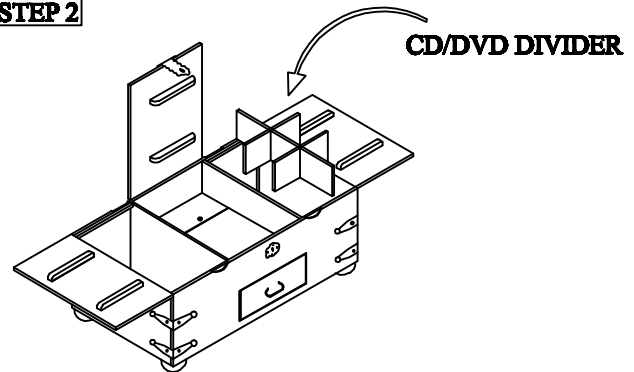

ASSEMBLY INSTRUCTIONS

#4400 RECT. TRUNK COCKTAIL - #SKU 22144036

Thank you for purchasing this quality product. Be sure to check all packing material carefully for small part, which may have come loose inside the carton during shipment. Identify and count all parts and compare with the Part List below

Part List	No.	Description	Qty
	A.	BODY	1 Pcs
	B.	CD/DVD DIVIDER	3 Pcs
	C.	BUN FEET	4 Pcs

STEP 1

STEP 2

STEP 3

Assembly Completely