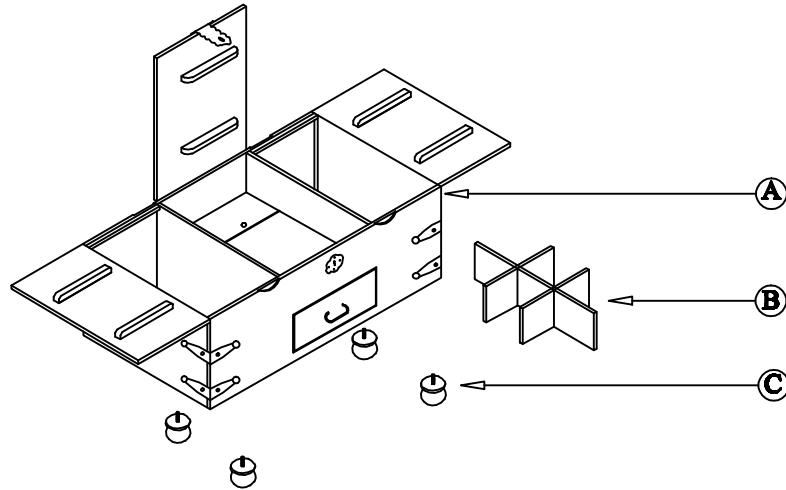

ASSEMBLY INSTRUCTIONS

#4400 RECT. TRUNK COCKTAIL - #SKU 22144036

Thank you for purchasing this quality product. Be sure to check all packing material carefully for small part, which may have come loose inside the carton during shipment. Identify and count all parts and compare with the Part List below

Part List	No.	Description	Qty
	A.	BODY	1 Pcs
	B.	CD/DVD DIVIDER	3 Pcs
	C.	BUN FEET	4 Pcs

STEP 1

STEP 2

STEP 3

Assembly Completely