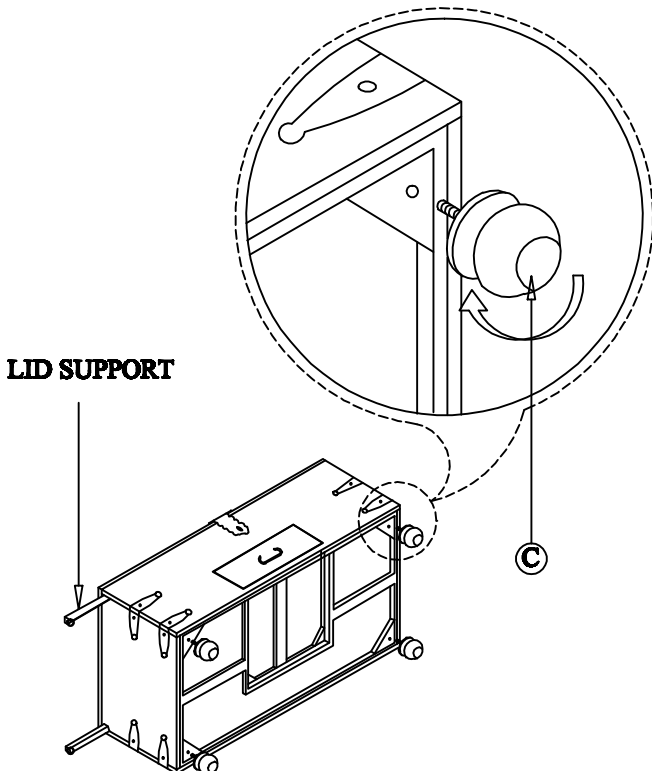

ASSEMBLY INSTRUCTIONS

#4400 RECT. TRUNK COCKTAIL - #SKU 22144036

Thank you for purchasing this quality product. Be sure to check all packing material carefully for small part, which may have come loose inside the carton during shipment. Identify and count all parts and compare with the Part List below

Part List	No.	Description	Qty
	A.	BODY	1 Pcs
	B.	CD/DVD DIVIDER	3 Pcs
	C.	BUN FEET	4 Pcs

STEP 1

STEP 2

STEP 3

Assembly Completely