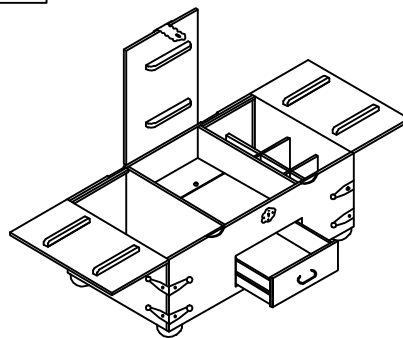

ASSEMBLY INSTRUCTIONS

#4400 RECT. TRUNK COCKTAIL - #SKU 22144036

Thank you for purchasing this quality product. Be sure to check all packing material carefully for small part, which may have come loose inside the carton during shipment. Identify and count all parts and compare with the Part List below

Part List	No.	Description	Qty
	A.	BODY	1 Pcs
	B.	CD/DVD DIVIDER	3 Pcs
	C.	BUN FEET	4 Pcs

STEP 1

STEP 2

STEP 3

Assembly Completely