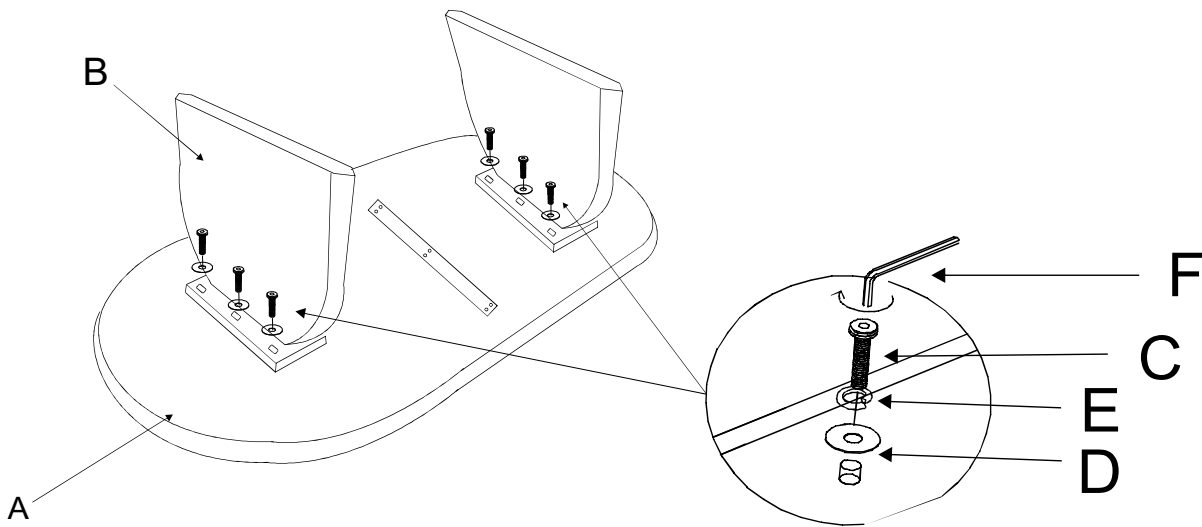

ASSEMBLY INSTRUCTIONS

FNR4624 Ashland Cocktail Table

Manufactured by (CPLX) for RTG stock order

SKU#:22146244

PARTS

S.NO.	DESCRIPTION	QTY
A		1 PC
B		2 PC

HARDWARE

S.NO.	DESCRIPTION	QTY.
C	 ALLEN BOLT (8x50mm)	12 PC
D	 WASHER (8x25mm)	12 PC
E	 SPRING WASHER (8mm)	12 PC
F	 ALLEN KEY (5mm)	1 PC

STEP-1

FINAL PRODUCT