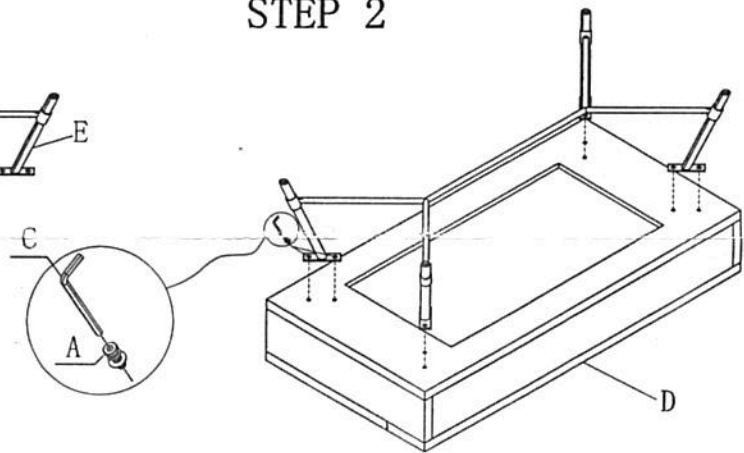

ASSEMBLY INSTRUCTION

ALEK N212-1 Lift Top Cocktail Table
SKU: 22152122

Thank you for purchasing this quality product. Be sure to check all packing material carefully for small parts, which may have come loose inside the carton during shipment. Identify and count all parts and compare with the **HARDWARE LIST** below.

NO.	PART	DESCRIPTION	Q' TY
A		φ1/4" * 3/4" BOLT	8
B		φ1/4" * 1/2" BOLT	4
C		ALLEN WRENCH (4MM)	1

NO.	PART	DESCRIPTION	Q' TY
D		TABLE TOP	1
E		LEG	4
F		CONNECTING PIPE	1

STEP 1

STEP 2

STEP 3

MADE IN VIETNAM