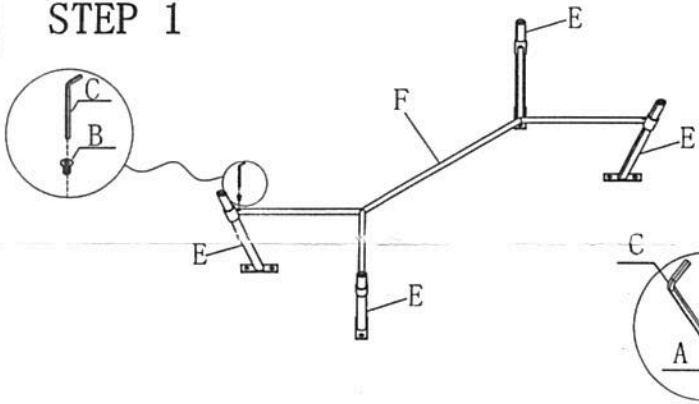

ASSEMBLY INSTRUCTION

ALEK N212-1 Lift Top Cocktail Table
SKU: 22152122

Thank you for purchasing this quality product. Be sure to check all packing material carefully for small parts, which may have come loose inside the carton during shipment. Identify and count all parts and compare with the **HARDWARE LIST** below.

NO.	PART	DESCRIPTION	Q' TY
A		φ1/4" * 3/4" BOLT	8
B		φ1/4" * 1/2" BOLT	4
C		ALLEN WRENCH (4MM)	1

NO.	PART	DESCRIPTION	Q' TY
D		TABLE TOP	1
E		LEG	4
F		CONNECTING PIPE	1

STEP 1

STEP 2

STEP 3

MADE IN VIETNAM