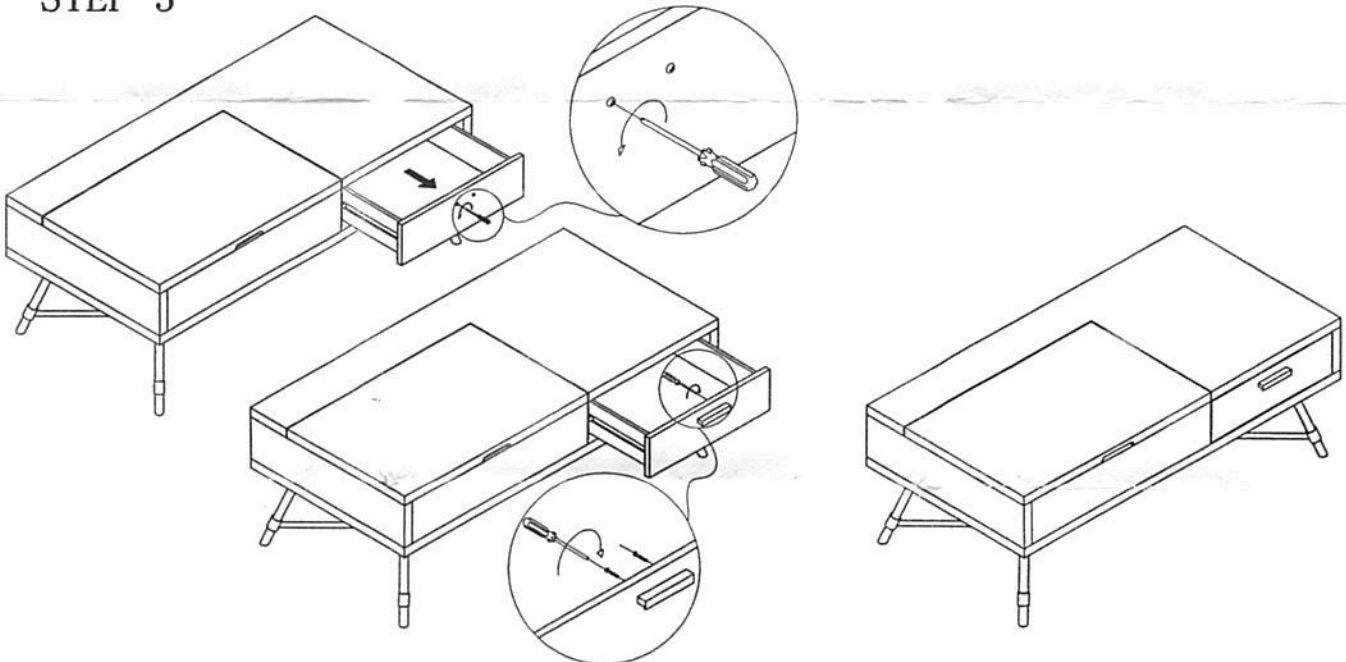

ASSEMBLY INSTRUCTION

ALEK N212-1 Lift Top Cocktail Table
SKU: 22152122

Thank you for purchasing this quality product. Be sure to check all packing material carefully for small parts, which may have come loose inside the carton during shipment. Identify and count all parts and compare with the **HARDWARE LIST** below.

NO.	PART	DESCRIPTION	Q' TY
A		φ1/4" * 3/4" BOLT	8
B		φ1/4" * 1/2" BOLT	4
C		ALLEN WRENCH (4MM)	1

NO.	PART	DESCRIPTION	Q' TY
D		TABLE TOP	1
E		LEG	4
F		CONNECTING PIPE	1

STEP 1

STEP 2

STEP 3

MADE IN VIETNAM