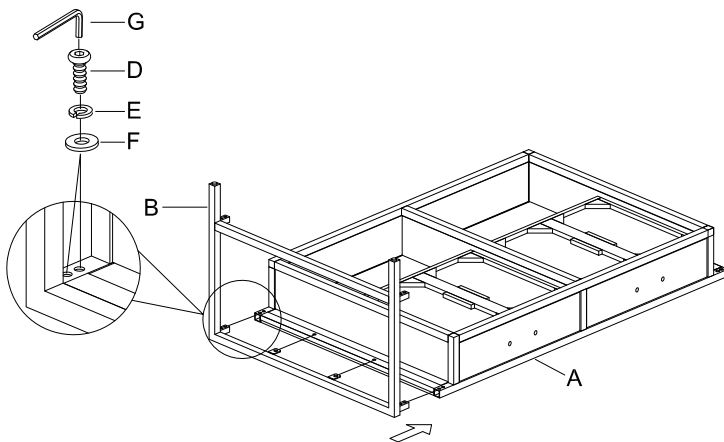

Assembly Instructions

Item# DS-D153-213
Cocktail Table

Thank you for purchasing this quality product. Be sure to check all packing material carefully for small parts that may have come loose inside the carton during shipment.

Parts List

No.	Drawing	Description	Q'ty
A		Table Top	1pc
B		End Frame	2pcs
C		Shelf	1pc

Hardware List

No.	Drawing	Description	Size	Q'ty
D		Bolt	Ø1/4"*5/8"	20pcs
E		Lock Washer	Ø1/4"	20pcs
F		Flat Washer	Ø1/4" *16	20pcs
G		Allen Wrench	4mm	1pc

STEP 1