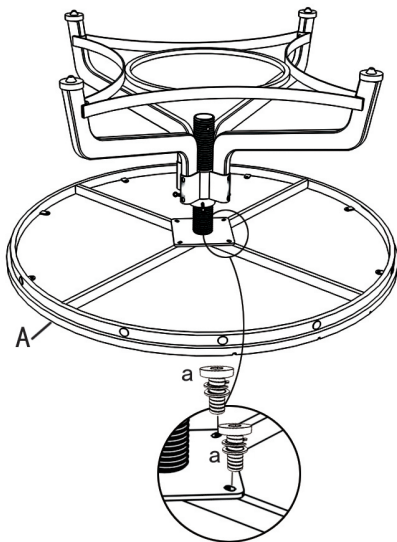

Assembly Instructions

LOON 8113-12 Adj Hgt Coffee Table SKU# 22181135

This product is manufactured by (LOON) for **ROOMS TO GO** ▶

Step	Code	Hardware	QTY
1	a	Bolts 1/4"×11×3/4" 	8PCS
	b	Bolts 1/4"×11×3/4" 	4PCS
2	a	Bolts 1/4"×11×3/4" 	4PCS
3		Allen Key 4mm 	1PC

Parts List

A. Table top-1Pc

B. Connecting Frame-1Pc

C. Screw Lifte-1Pc

D. Leg-4Pcs

Hardware Pack Location:

8113-12 Adj Hgt Coffee Table, SKU#22181135

Assembly Instructions

LOON 8113-12 Adj Hgt Coffee Table SKU# 22181135

This product is manufactured by (LOON) for ROOMS TO GO ►

STEP: 1

STEP: 2

STEP: 3

Hardware Pack Location:

8113-12 Adj Hgt Coffee Table, SKU#22181135