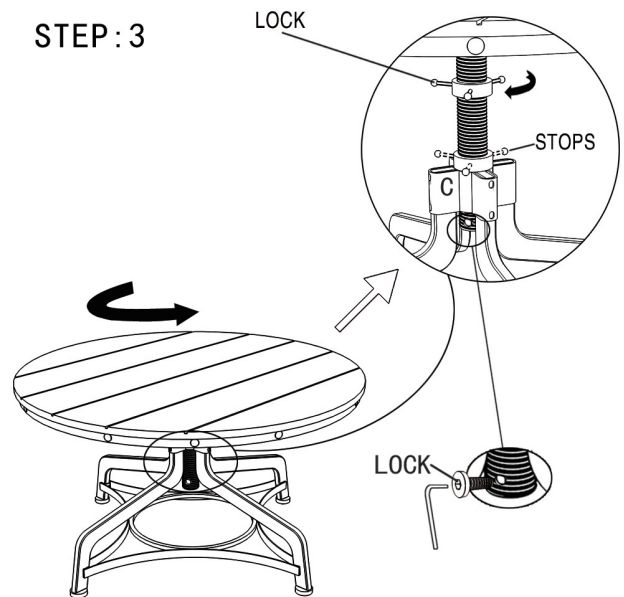

Parts List

A. Table top-1Pc

B. Connecting Frame-1Pc

C. Screw Lifte-1Pc

D. Leg-4Pcs

Hardware Pack Location:

8113-12 Adj Hgt Coffee Table, SKU#22181135

Assembly Instructions

LOON 8113-12 Adj Hgt Coffee Table SKU# 22181135

This product is manufactured by (LOON) for ROOMS TO GO ►

STEP: 1

STEP: 2

STEP: 3

Hardware Pack Location:

8113-12 Adj Hgt Coffee Table, SKU#22181135