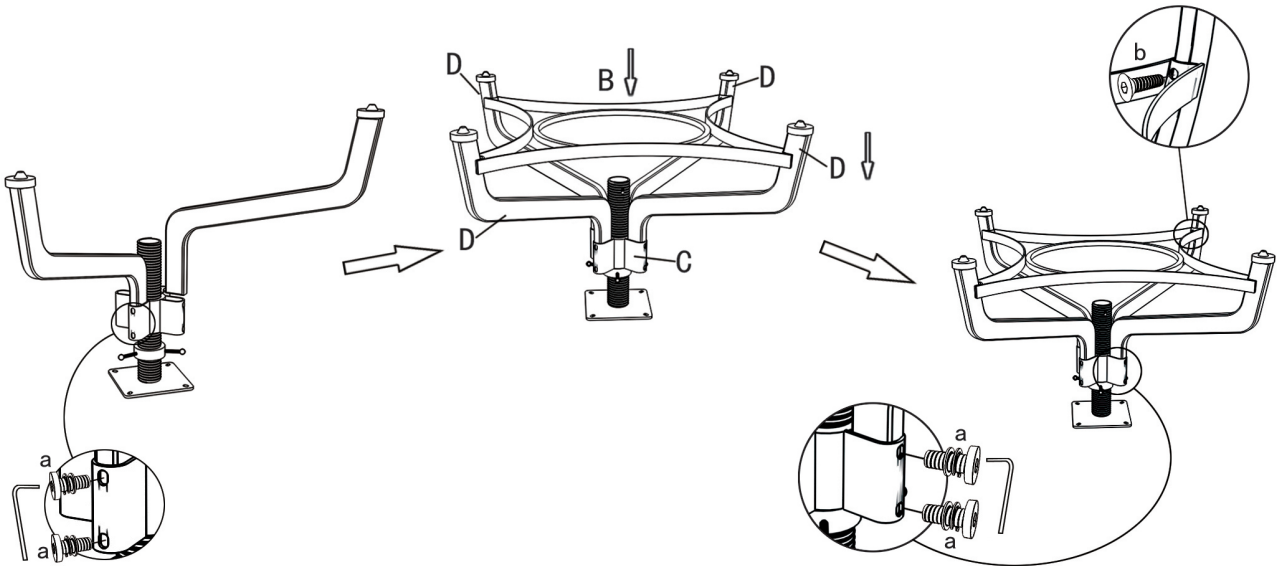

Parts List

A. Table top-1Pc

B. Connecting Frame-1Pc

C. Screw Lifte-1Pc

D. Leg-4Pcs

Hardware Pack Location:

8113-12 Adj Hgt Coffee Table, SKU#22181135

Assembly Instructions

LOON 8113-12 Adj Hgt Coffee Table SKU# 22181135

This product is manufactured by (LOON) for ROOMS TO GO ►

STEP: 1

STEP: 2

STEP: 3

Hardware Pack Location:

8113-12 Adj Hgt Coffee Table, SKU#22181135