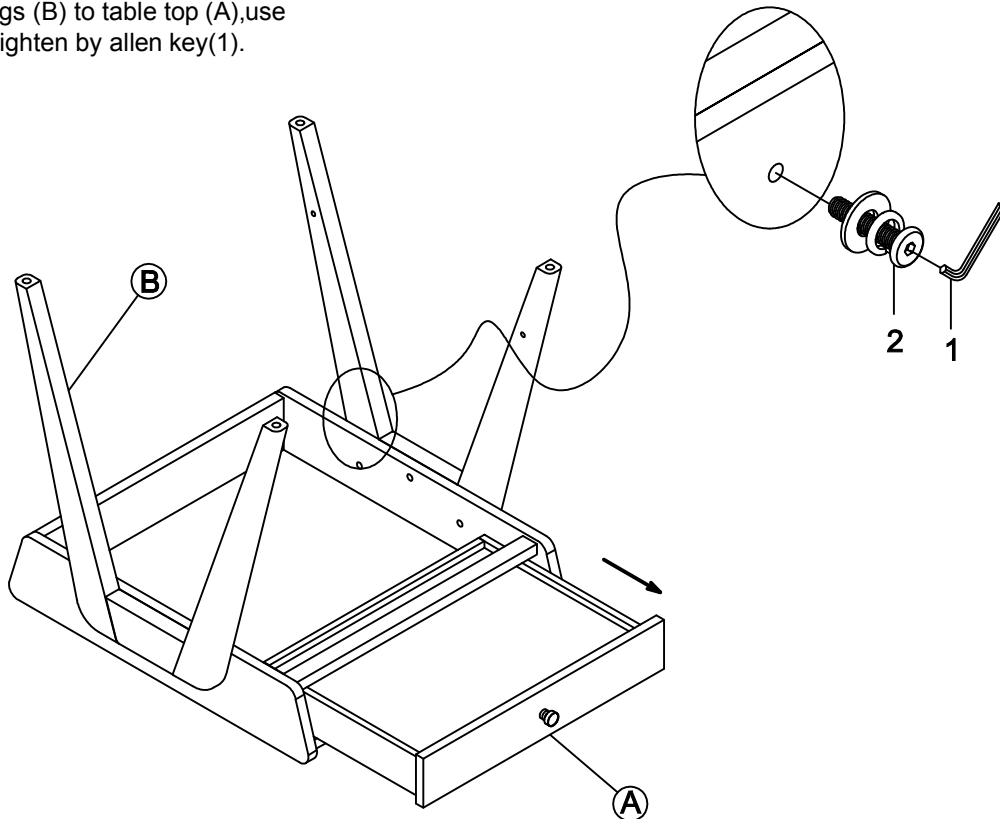

Hardware list

No	Figure	Description	Q'ty
1		Allen wrench M4 x 58mm	1pc
2		Long Hex Bolt Ø5/16" x 25 x 1 1/2"	6pcs
		Lock Washer Ø5/16"x12mm	6pcs
		Flat Washer Ø5/16"x19mm	6pcs
3		Short Bolt Ø1/4" x 12 x 5/8"	4pcs
		Lock Washer Ø1/4"x10.5mm	4pcs
		Flat Washer Ø1/4"x16mm	4pcs

Parts list

No	Figure	Description	Qty
(A)		Table top	1pc
(B)		Table legs	2pcs
(C)		Shelf	1pc

STEP 1:

Place table Top (A) upside down on a soft, flat surface. Insert the legs (B) to table top (A), use long Bolt (2) to fully tighten by allen key(1).