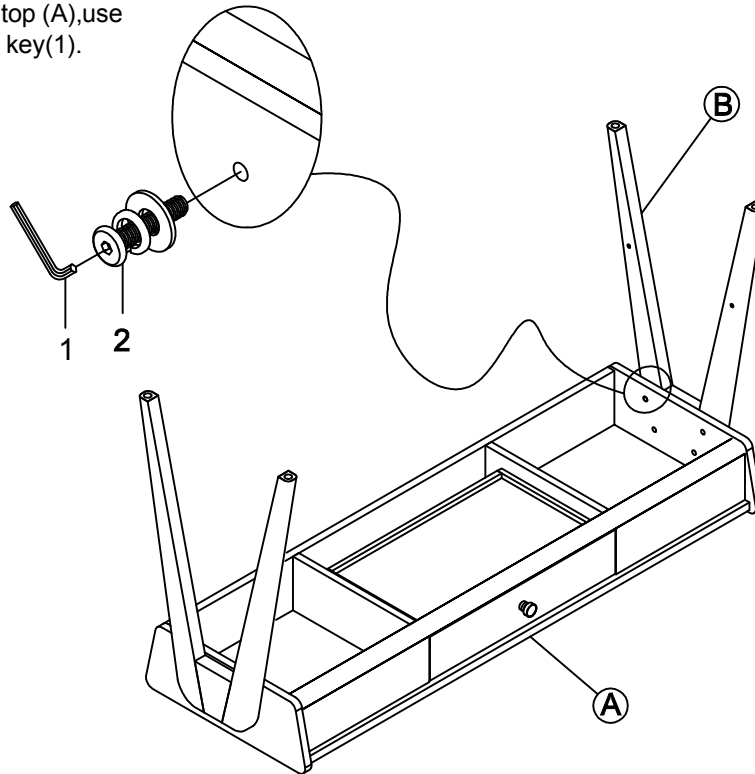

Hardware list

No	Figure	Description	Q'ty
1		Allen wrench M4 x 58mm	1pc
2		Long Hex Bolt Ø5/16" x 25 x 1 1/2"	8pcs
		Lock Washer Ø5/16"x12mm	8pcs
		Flat Washer Ø5/16"x19mm	8pcs
3		Short Bolt Ø1/4" x 12 x 5/8"	4pcs
		Lock Washer Ø1/4"x10.5mm	4pcs
		Flat Washer Ø1/4"x16mm	4pcs

Parts list

No	Figure	Description	Qty
(A)		Table top	1pc
(B)		Table legs	2pcs
(C)		Shelf	1pc

STEP 1:

Place table Top (A) upside down on a soft, flat surface. Insert the legs (B) to table top (A), use long Bolt (2) to fully tighten by allen key(1).