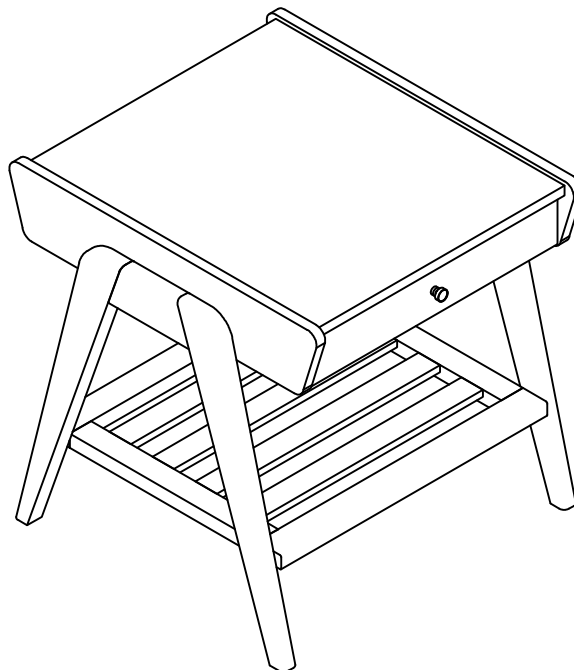

Parts list

No	Figure	Description	Qty
(A)		Table top	1pc
(B)		Table legs	2pcs
(C)		Shelf	1pc

STEP 1:

Place table Top (A) upside down on a soft, flat surface. Insert the legs (B) to table top (A), use long Bolt (2) to fully tighten by allen key(1).

This product is manufactured by RQUE for

ROOMS TO GO ►

Assembly Instruction

RQUE 0297-E - END TABLE SKU# 23012975

*** Caution : Please read all instructions carefully before starting the assembly process . These parts are cumbersome and heavy . Therefore , two people are recommended in order to prevent personal injury and ensure the parts are not damaged during the assembly .

STEP 2:

Insert shelf (C), use short Bolt (3) to fully tighten by allen key (1).

STEP 3: See the illustration

This product is manufactured by RQUE for

ROOMS TO GO ►

Assembly Instruction

RQUE 0297-CON - CONSOLE TABLE SKU# 23812971