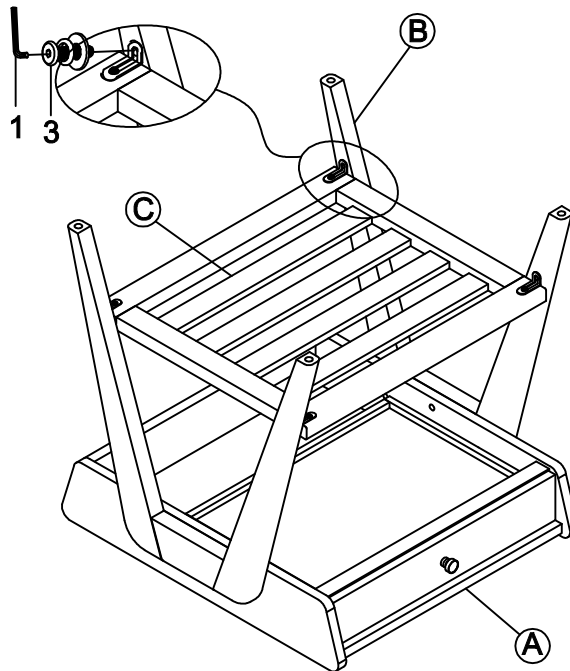

Hardware list

No	Figure	Description	Q'ty
1		Allen wrench M4 x 58mm	1pc
2		Long Hex Bolt Ø5/16" x 25 x 1 1/2"	6pcs
		Lock Washer Ø5/16"x12mm	6pcs
		Flat Washer Ø5/16"x19mm	6pcs
3		Short Bolt Ø1/4" x 12 x 5/8"	4pcs
		Lock Washer Ø1/4"x10.5mm	4pcs
		Flat Washer Ø1/4"x16mm	4pcs

Parts list

No	Figure	Description	Qty
(A)		Table top	1pc
(B)		Table legs	2pcs
(C)		Shelf	1pc

STEP 1:

Place table Top (A) upside down on a soft, flat surface. Insert the legs (B) to table top (A), use long Bolt (2) to fully tighten by allen key(1).

This product is manufactured by RQUE for

ROOMS TO GO ►

Assembly Instruction

RQUE 0297-E - END TABLE SKU# 23012975

*** Caution : Please read all instructions carefully before starting the assembly process . These parts are cumbersome and heavy . Therefore , two people are recommended in order to prevent personal injury and ensure the parts are not damaged during the assembly .

STEP 2:

Insert shelf (C), use short Bolt (3) to fully tighten by allen key (1).

STEP 3: See the illustration

This product is manufactured by RQUE for

ROOMS TO GO ►

Assembly Instruction

RQUE 0297-CON - CONSOLE TABLE SKU# 23812971