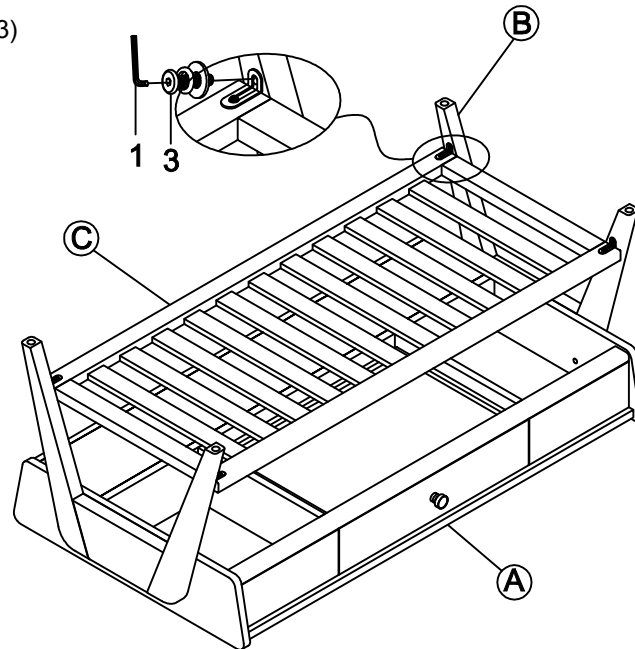

Parts list

No	Figure	Description	Qty
(A)		Table top	1pc
(B)		Table legs	2pcs
(C)		Shelf	1pc

STEP 1:

Place table Top (A) upside down on a soft, flat surface. Insert the legs (B) to table top (A), use long Bolt (2) to fully tighten by allen key(1).

This product is manufactured by RQUE for

ROOMS TO GO ►

Assembly Instruction

RQUE 0297-C - COCKTAIL TABLE SKU# 22112976

*** Caution : Please read all instructions carefully before starting the assembly process . These parts are cumbersome and heavy . Therefore , two people are recommended in order to prevent personal injury and ensure the parts are not damaged during the assembly .

STEP 2:

Insert shelf (C), use short Bolt (3) to fully tighten by allen key (1).

STEP 3: See the illustration

This product is manufactured by RQUE for

ROOMS TO GO ►

MADE IN VIETNAM

2 OF 2

Assembly Instruction

Hardware list

No	Figure	Description	Q'ty
1		Allen wrench M4 x 58mm	1pc
2		Long Hex Bolt Ø5/16" x 25 x 1 1/2"	6pcs
		Lock Washer Ø5/16"x12mm	6pcs
		Flat Washer Ø5/16"x19mm	6pcs
3		Short Bolt Ø1/4" x 12 x 5/8"	4pcs
		Lock Washer Ø1/4"x10.5mm	4pcs
		Flat Washer Ø1/4"x16mm	4pcs