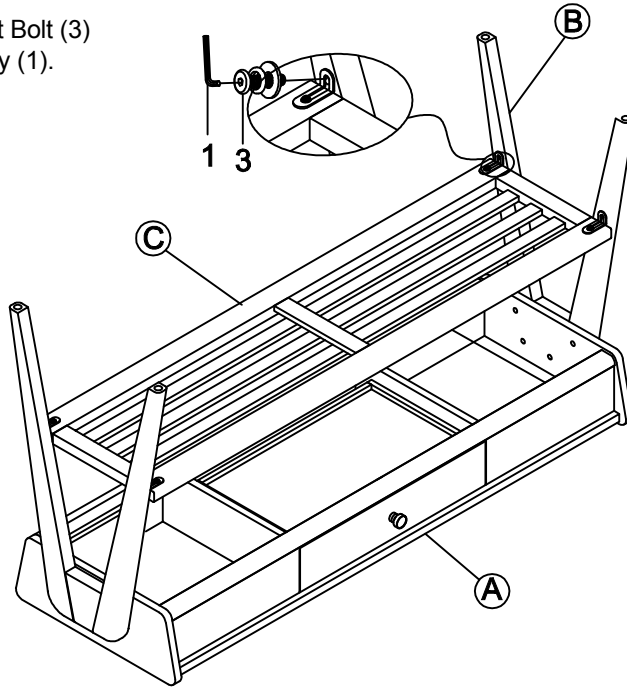

Assembly Instruction

RQUE 0297-CON - CONSOLE TABLE SKU# 23812971

*** Caution : Please read all instructions carefully before starting the assembly process . These parts are cumbersome and heavy . Therefore , two people are recommended in order to prevent personal injury and ensure the parts are not damaged during the assembly .

STEP 2:

Insert shelf (C), use short Bolt (3) to fully tighten by allen key (1).