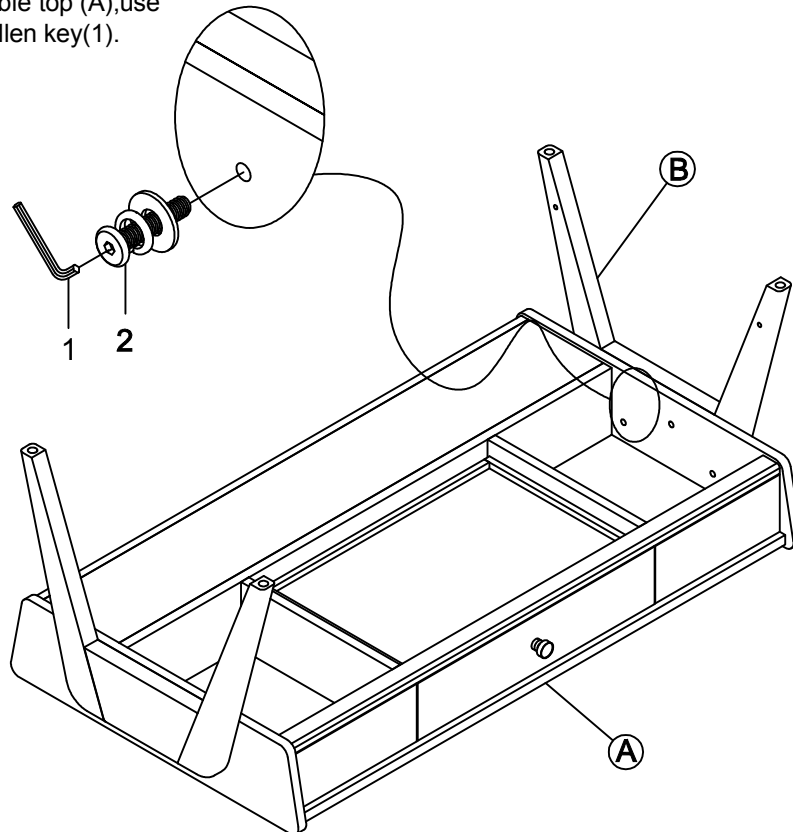

Assembly Instruction

RQUE 0297-C - COCKTAIL TABLE SKU# 22112976

*** Caution : Please read all instructions carefully before starting the assembly process . These parts are cumbersome and heavy . Therefore , two people are recommended in order to prevent personal injury and ensure the parts are not damaged during the assembly .

Hardware list

No	Figure	Description	Q'ty
1		Allen wrench M4 x 58mm	1pc
2		Long Hex Bolt Ø5/16" x 25 x 1 1/2"	6pcs
		Lock Washer Ø5/16"x12mm	6pcs
		Flat Washer Ø5/16"x19mm	6pcs
3		Short Bolt Ø1/4" x 12 x 5/8"	4pcs
		Lock Washer Ø1/4"x10.5mm	4pcs
		Flat Washer Ø1/4"x16mm	4pcs

Parts list

No	Figure	Description	Qty
(A)		Table top	1pc
(B)		Table legs	2pcs
(C)		Shelf	1pc

STEP 1:

Place table Top (A) upside down on a soft, flat surface. Insert the legs (B) to table top (A), use long Bolt (2) to fully tighten by allen key(1).

This product is manufactured by RQUE for

ROOMS TO GO ►

Assembly Instruction

RQUE 0297-C - COCKTAIL TABLE SKU# 22112976

*** Caution : Please read all instructions carefully before starting the assembly process . These parts are cumbersome and heavy . Therefore , two people are recommended in order to prevent personal injury and ensure the parts are not damaged during the assembly .