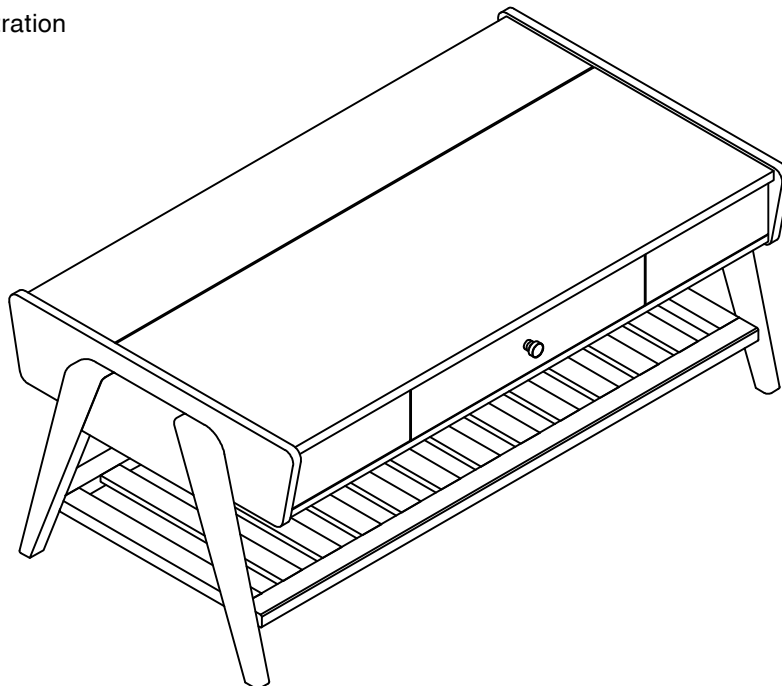

Parts list

No	Figure	Description	Qty
(A)		Table top	1pc
(B)		Table legs	2pcs
(C)		Shelf	1pc

STEP 1:

Place table Top (A) upside down on a soft, flat surface. Insert the legs (B) to table top (A), use long Bolt (2) to fully tighten by allen key(1).

This product is manufactured by RQUE for

ROOMS TO GO ►

Assembly Instruction

RQUE 0297-C - COCKTAIL TABLE SKU# 22112976

*** Caution : Please read all instructions carefully before starting the assembly process . These parts are cumbersome and heavy . Therefore , two people are recommended in order to prevent personal injury and ensure the parts are not damaged during the assembly .

STEP 2:

Insert shelf (C), use short Bolt (3) to fully tighten by allen key (1).

STEP 3: See the illustration

This product is manufactured by RQUE for

ROOMS TO GO ►

MADE IN VIETNAM

2 OF 2

Assembly Instruction