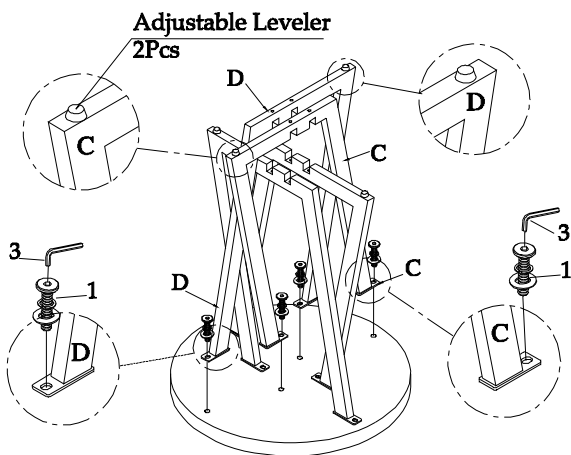

PARTS LIST :			
No.	Description	Sketch	Q' TY
A	Top Metal 1		1
B	Top Metal 2		1
C	Bottom Metal 1		1
D	Bottom Metal 2		1
E	Table Top		1

HARDWARE LIST :			
NO.	HARDWARE LIST		
1		5/16" x 18 x 3/4" ALLEN BOLT	8
		5/16" x 13mm LOCK WASHER	
		5/16" x 19mm FLAT WASHER	
2		1/4" x 20 x 1-1/4" ALLEN BOLT	4
3		4 x 59mm ALLEN KEY	1

STEP 1

STEP 2

STEP 3

Hardware Pack Location:

Inside Box: 2679-08, Round End Table, SKU: 23026796