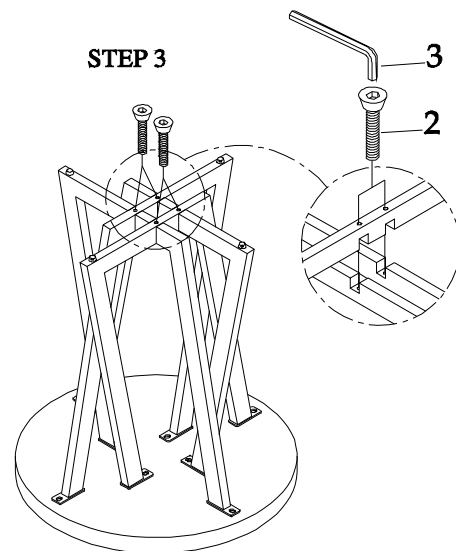

PARTS LIST :			
No.	Description	Sketch	Q' TY
A	Top Metal 1		1
B	Top Metal 2		1
C	Bottom Metal 1		1
D	Bottom Metal 2		1
E	Table Top		1

HARDWARE LIST :			
NO.	HARDWARE LIST		
1		5/16" x 18 x 3/4" ALLEN BOLT	8
		5/16" x 13mm LOCK WASHER	
		5/16" x 19mm FLAT WASHER	
2		1/4" x 20 x 1-1/4" ALLEN BOLT	4
3		4 x 59mm ALLEN KEY	1

STEP 1

STEP 2

STEP 3

Hardware Pack Location:

Inside Box: 2679-08, Round End Table, SKU: 23026796