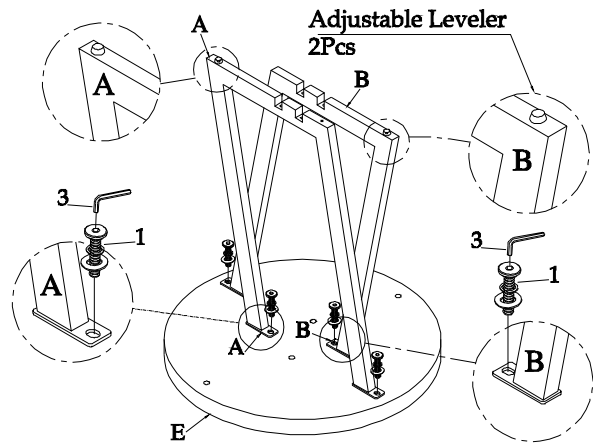

PARTS LIST :			
No.	Description	Sketch	Q' TY
A	Top Metal 1		1
B	Top Metal 2		1
C	Bottom Metal 1		1
D	Bottom Metal 2		1
E	Table Top		1

HARDWARE LIST :			
NO.	HARDWARE LIST		
1		5/16" x 18 x 3/4" ALLEN BOLT	8
		5/16" x 13mm LOCK WASHER	
		5/16" x 19mm FLAT WASHER	
2		1/4" x 20 x 1-1/4" ALLEN BOLT	4
3		4 x 59mm ALLEN KEY	1

STEP 1

STEP 2

STEP 3

Hardware Pack Location:

Inside Box: 2679-08, Round End Table, SKU: 23026796