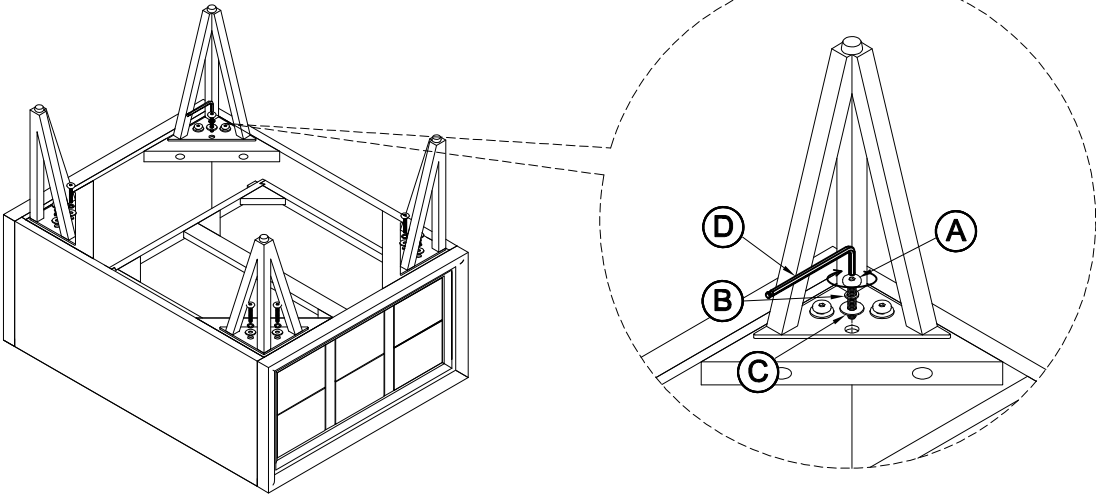

Assembly Instructions
CCIM: 3655
ONE DRAWER END TABLE
SKU#: 23036557

Thank you for purchasing this quality product. Be sure to check all packing material carefully for small parts that may have come loose inside the carton during shipment.
Identify and count all parts and compare with the HARDWARE LIST below

PARTS LIST:				HARDWARE LIST:				
No.	Description	Sketch	Quality	No.	Sketch	Description	Size	Quality
1	Top Table		1 Pc	A		Allen Head Bolt	Ø8x20mm	12 Pcs
				B		Lock Washer	Ø8xØ13mm	12 Pcs
2	Metal Legs		4 Pcs	C		Flat Washer	Ø8xØ19mm	12 Pcs
				D		Allen Key	4x110mm	1 Pc

STEP 1

FINISH