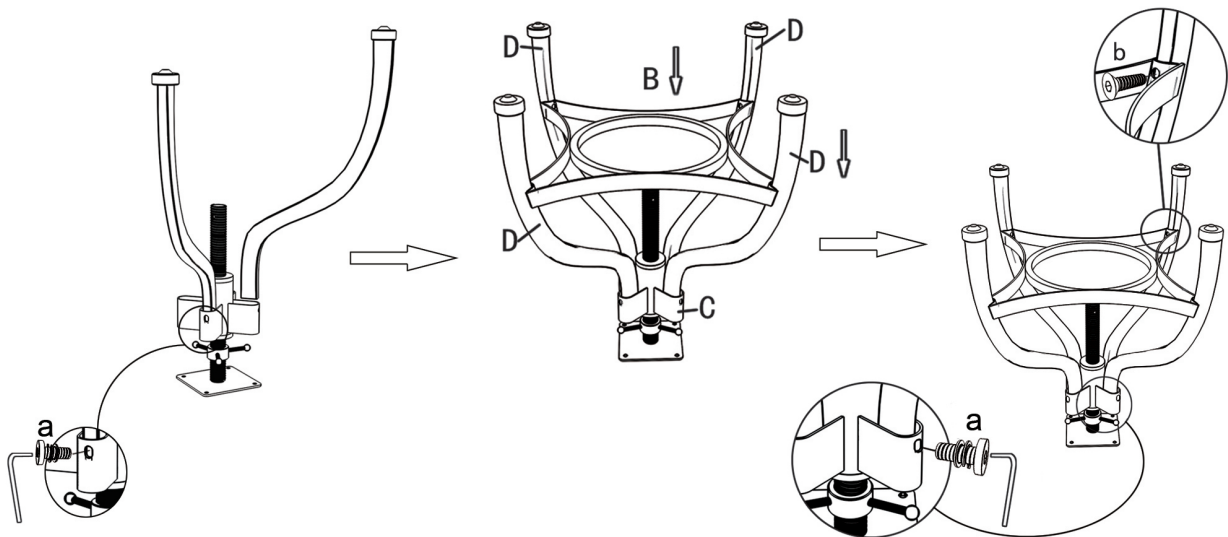

Assembly Instructions

LOON 8113-22 Adj Hgt End Table SKU# 23081134

This product is manufactured by (LOON) for **ROOMS TO GO** ▶

STEP : 1