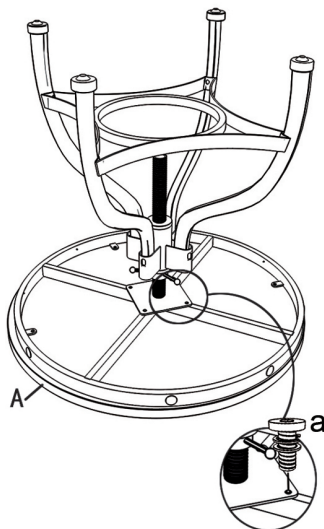

Assembly Instructions

LOON 8113-22 Adj Hgt End Table SKU# 23081134

This product is manufactured by (LOON) for **ROOMS TO GO** ▶

STEP : 1

STEP : 2

STEP : 3

Hardware Pack Location:

8113-22 Adj Hgt End Table, SKU#23081134