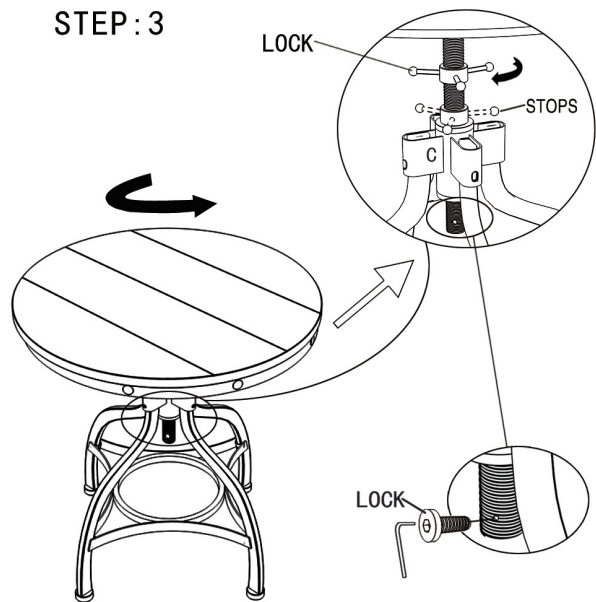

STEP : 3

Hardware Pack Location:

8113-22 Adj Hgt End Table, SKU#23081134