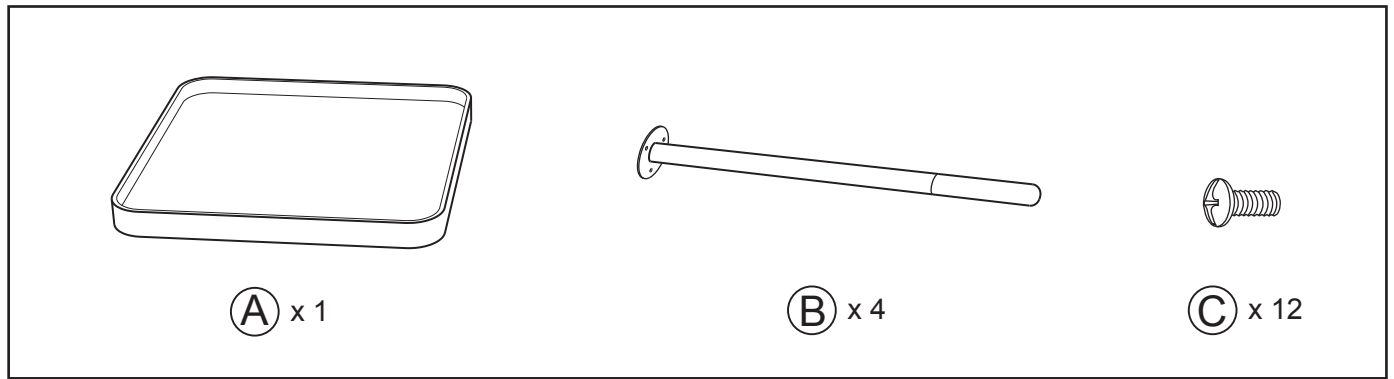

ASSEMBLY INSTRUCTIONS BLAINE END TABLE

WK2097-01

CAUTION : DO NOT TIGHTEN SCREWS COMPLETELY UNTIL ALL THE SCREWS ARE FIXED IN THE CORRECT POSITION

1

2

WEIGHT CAPACITY: 15 KGS (33 LBS)

ADESSO[®]

353 West 39th Street, 2nd Floor, NY, NY 10018
Tel: (212) 736 4440 Fax: (212) 736 4806
www.adessohome.com