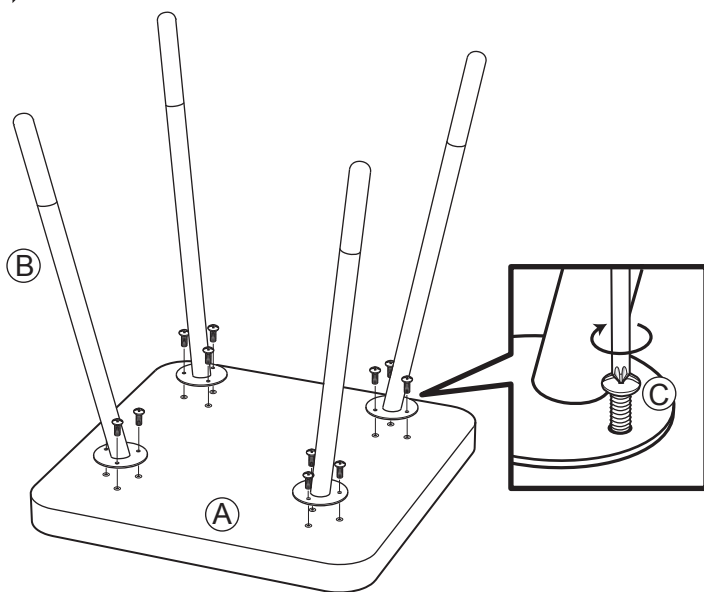

ASSEMBLY INSTRUCTIONS BLAINE END TABLE

WK2097-01

CAUTION : DO NOT TIGHTEN SCREWS COMPLETELY UNTIL ALL THE SCREWS ARE FIXED IN THE CORRECT POSITION

1

2

WEIGHT CAPACITY: 15 KGS (33 LBS)

ADESSO[®]

353 West 39th Street, 2nd Floor, NY, NY 10018
Tel: (212) 736 4440 Fax: (212) 736 4806
www.adessohome.com