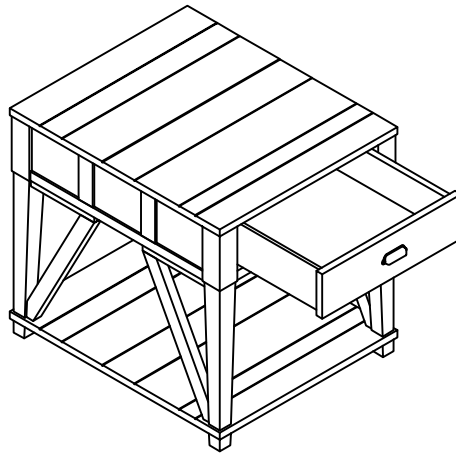

PROGRESSIVE[®]

furniture

PROGRESSIVE[®]
furniture

ASSEMBLY
INSTRUCTIONS

ITEM NO.: T425-04 End Table

Thank you for purchasing this quality product. Be sure to check all packing materials carefully for small parts may have come loose inside the carton during shipment, clarify and count all parts and compare with the parts list below.

Do not completely tighten until the item has been fully assembled.

HARDWARE LIST				PARTS LIST				
A		BOLT	Ø5/16"*2-1/2"L	4PCS	1		TOP ASSEMBLY	1PC
B		BOLT	Ø5/16"*1"L	8PCS	2		RIGHT LEG	2PCS
C		LOCK WASHER	Ø5/16"*12mm	12PCS	3		LEFT LEG	2PCS
D		FLAT WASHER	Ø5/16"*16mm	12PCS	4		SHELF	1PC
E		WOOD PLUG	Ø8*25mm	4PCS	5		FOOT	4PCS
F		ALLEN WRENCH	5mm	1PC				