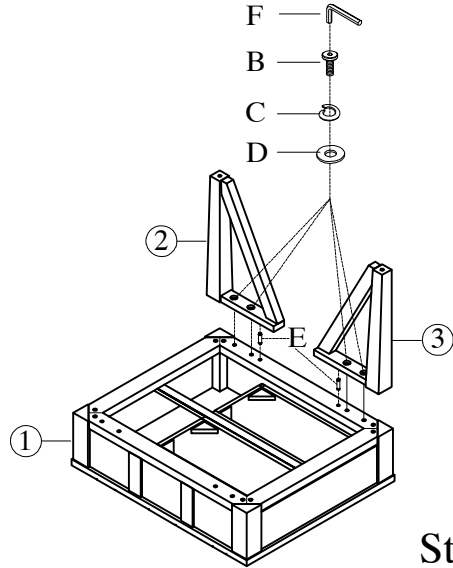

PROGRESSIVE[®]

furniture

PROGRESSIVE[®]
furniture

ASSEMBLY
INSTRUCTIONS

ITEM NO.: T425-04 End Table

Thank you for purchasing this quality product. Be sure to check all packing materials carefully for small parts may have come loose inside the carton during shipment, clarify and count all parts and compare with the parts list below.

Do not completely tighten until the item has been fully assembled.

HARDWARE LIST				PARTS LIST				
A		BOLT	Ø5/16"*2-1/2"L	4PCS	1		TOP ASSEMBLY	1PC
B		BOLT	Ø5/16"*1"L	8PCS	2		RIGHT LEG	2PCS
C		LOCK WASHER	Ø5/16"*12mm	12PCS	3		LEFT LEG	2PCS
D		FLAT WASHER	Ø5/16"*16mm	12PCS	4		SHELF	1PC
E		WOOD PLUG	Ø8*25mm	4PCS	5		FOOT	4PCS
F		ALLEN WRENCH	5mm	1PC				