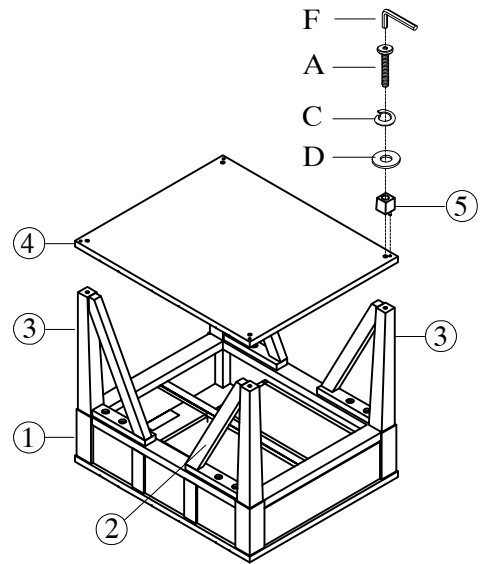

PROGRESSIVE[®]

furniture

PROGRESSIVE[®]
furniture

ASSEMBLY
INSTRUCTIONS

ITEM NO.: T425-04 End Table

Thank you for purchasing this quality product. Be sure to check all packing materials carefully for small parts may have come loose inside the carton during shipment, clarify and count all parts and compare with the parts list below.

Do not completely tighten until the item has been fully assembled.

HARDWARE LIST				PARTS LIST				
A		BOLT	Ø5/16"*2-1/2"L	4PCS	1		TOP ASSEMBLY	1PC
B		BOLT	Ø5/16"*1"L	8PCS	2		RIGHT LEG	2PCS
C		LOCK WASHER	Ø5/16"*12mm	12PCS	3		LEFT LEG	2PCS
D		FLAT WASHER	Ø5/16"*16mm	12PCS	4		SHELF	1PC
E		WOOD PLUG	Ø8*25mm	4PCS	5		FOOT	4PCS
F		ALLEN WRENCH	5mm	1PC				