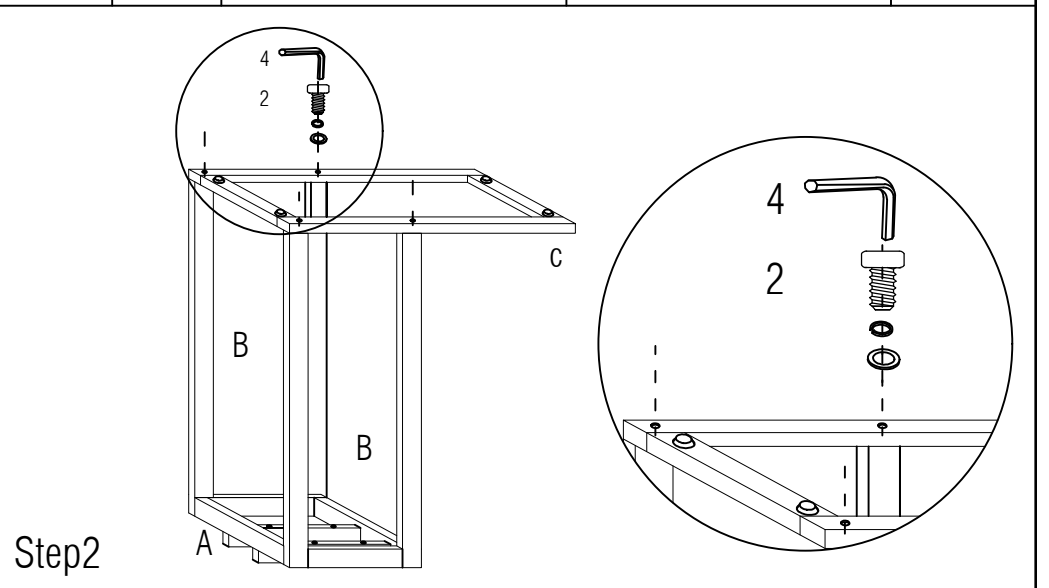

Manufactured for Rooms To Go

ALEK 326-CS CHAIR SIDE TABLE

SKU#23203261

ASSEMBLY INSTRUCTION

Thank you for purchasing this quality product. Be sure to check all packing material carefully for small parts which may have come loose inside the carton during shipment. Identify and count all parts and compare with the Parts list below:

NO	PART	DESCRTPTION	Q'TY
1		BOLT: $\phi\frac{1}{4}$"*1/2" (20 Threqds per inch)	4pcs
2		BOLT: $\phi\frac{1}{4}$"*1" (20 Threqds per inch)	4pcs
3		BOLT: $\phi\frac{1}{4}$"*1-3/4" (20 Threqds per inch)	4pcs
4		allen wrench:4mm	1pcs

NO	PART	DESCRTPTION	Q'TY
A		TOP Rail	1pcs
B		Leg	2pcs
C		Bottom	1pcs
D		Table Top	1pcs

MADE IN CHINA