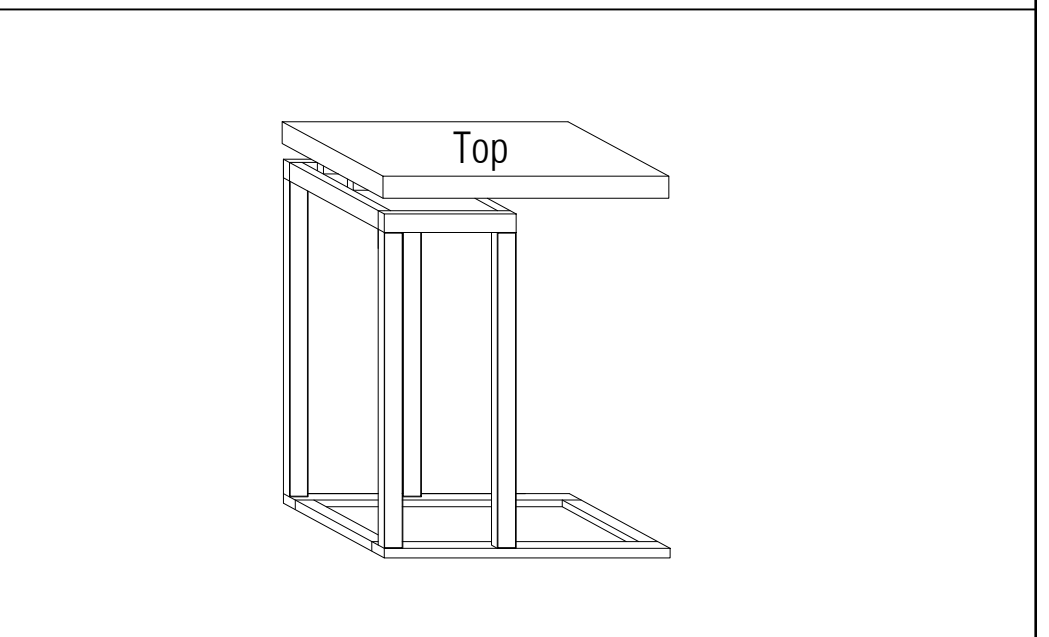

Manufactured for Rooms To Go

ALEK 326-CS CHAIR SIDE TABLE

SKU#23203261

ASSEMBLY INSTRUCTION

Thank you for purchasing this quality product. Be sure to check all packing material carefully for small parts which may have come loose inside the carton during shipment. Identify and count all parts and compare with the Parts list below:

NO	PART	DESCRTPTION	Q'TY
A		TOP Rail	1pcs
B		Leg	2pcs
C		Bottom	1pcs
D		Table Top	1pcs

MADE IN CHINA