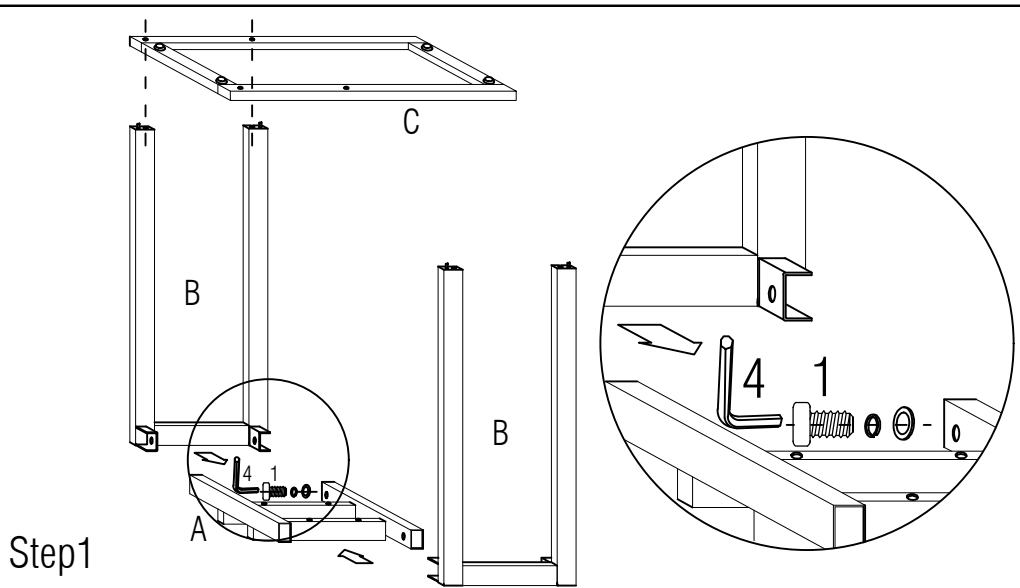

Manufactured for Rooms To Go

ALEK 326-CS CHAIR SIDE TABLE

SKU#23203261

ASSEMBLY INSTRUCTION

Thank you for purchasing this quality product. Be sure to check all packing material carefully for small parts which may have come loose inside the carton during shipment. Identify and count all parts and compare with the Parts list below:

NO	PART	DESCRTPTION	Q'TY
1		BOLT: $\phi\frac{1}{4}$"*1/2" (20 Threqds per inch)	4pcs
2		BOLT: $\phi\frac{1}{4}$"*1" (20 Threqds per inch)	4pcs
3		BOLT: $\phi\frac{1}{4}$"*1-3/4" (20 Threqds per inch)	4pcs
4		allen wrench:4mm	1pcs

NO	PART	DESCRTPTION	Q'TY
A		TOP Rail	1pcs
B		Leg	2pcs
C		Bottom	1pcs
D		Table Top	1pcs

MADE IN CHINA