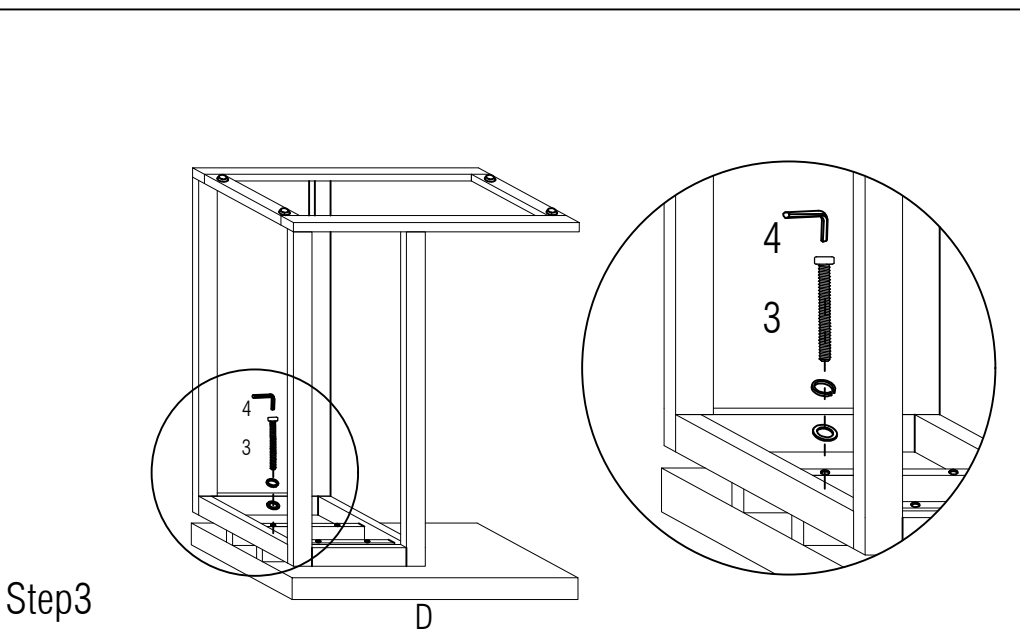

Manufactured for Rooms To Go

ALEK 326-CS CHAIR SIDE TABLE

SKU#23203261

ASSEMBLY INSTRUCTION

Thank you for purchasing this quality product. Be sure to check all packing material carefully for small parts which may have come loose inside the carton during shipment. Identify and count all parts and compare with the Parts list below:

NO	PART	DESCRTPTION	Q'TY
1		BOLT: $\phi\frac{1}{4}$"*1/2" (20 Threqds per inch)	4pcs
2		BOLT: $\phi\frac{1}{4}$"*1" (20 Threqds per inch)	4pcs
3		BOLT: $\phi\frac{1}{4}$"*1-3/4" (20 Threqds per inch)	4pcs
4		allen wrench:4mm	1pcs

NO	PART	DESCRTPTION	Q'TY
A		TOP Rail	1pcs
B		Leg	2pcs
C		Bottom	1pcs
D		Table Top	1pcs

MADE IN CHINA