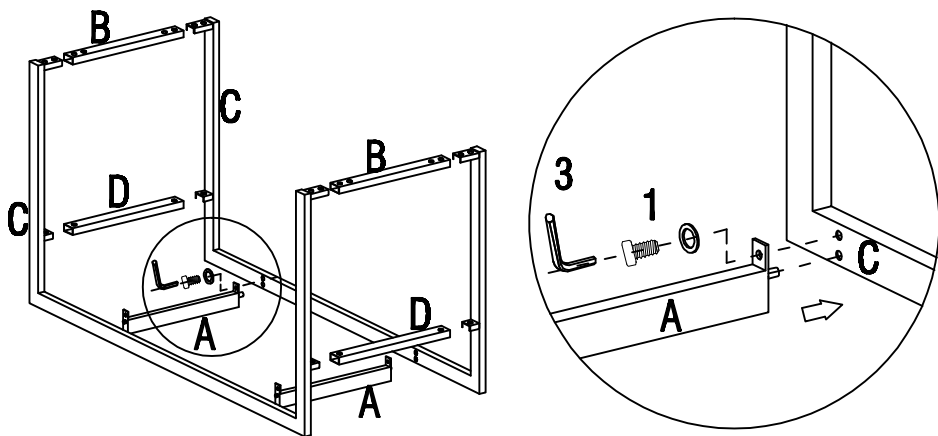

# ALEK 326-3 SOFA TABLE ASSEMBLY INSTRUCTIONS SKU#23803263

Thank you for purchasing this quality product. Be sure to check all packing material carefully for small parts which may have come loose inside the carton during shipment. Identify and count all parts and compare with the Parts below:

NO	PART	DESCRIPTION	QTY
1		BOLT: $\phi 1/4 \times 5/8$ " (20 Threads per Inch)	16pcs
2		BOLT: $\phi 1/4 \times 2-1/4$ " (20 Threads per Inch)	4pcs
3		allen wrench: 4mm	1pcs
4		Glass spacer	4pcs

NO	PART	DESCRIPTION	QTY
A		TOP Rail	2pcs
B		Bottom Rail	2pcs
C		Side Leg	2pcs
D		Mid Rail	2pcs
E		glass	1pcs