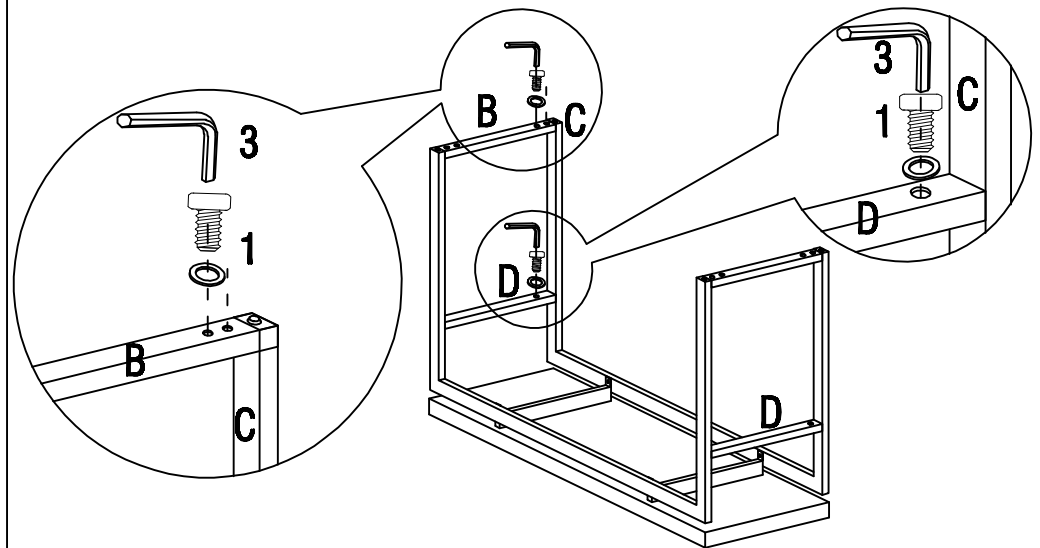

ALEK 326-3 SOFA TABLE ASSEMBLY INSTRUCTIONS SKU#23803263

Thank you for purchasing this quality product. Be sure to check all packing material carefully for small parts which may have come loose inside the carton during shipment. Identify and count all parts and compare with the Parts below:

NO	PART	DESCRIPTION	QTY
1		BOLT: $\phi 1/4 \times 5/8$" (20 Threads per Inch)	16pcs
2		BOLT: $\phi 1/4 \times 2-1/4$" (20 Threads per Inch)	4pcs
3		allen wrench: 4mm	1pcs
4		Glass spacer	4pcs

NO	PART	DESCRIPTION	QTY
A		TOP Rail	2pcs
B		Bottom Rail	2pcs
C		Side Leg	2pcs
D		Mid Rail	2pcs
E		glass	1pcs

Step1

Step2

MADE IN CHINA