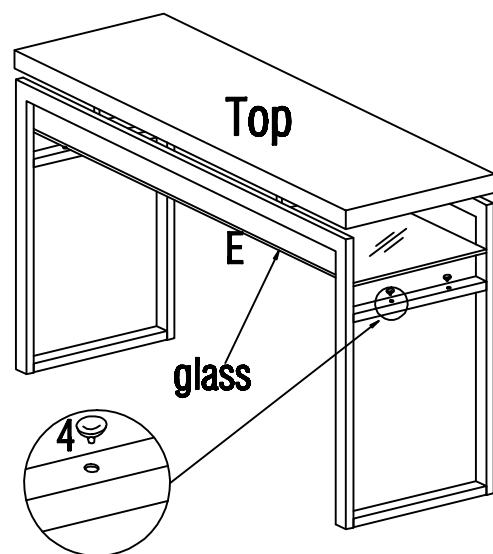

MADE IN CHINA