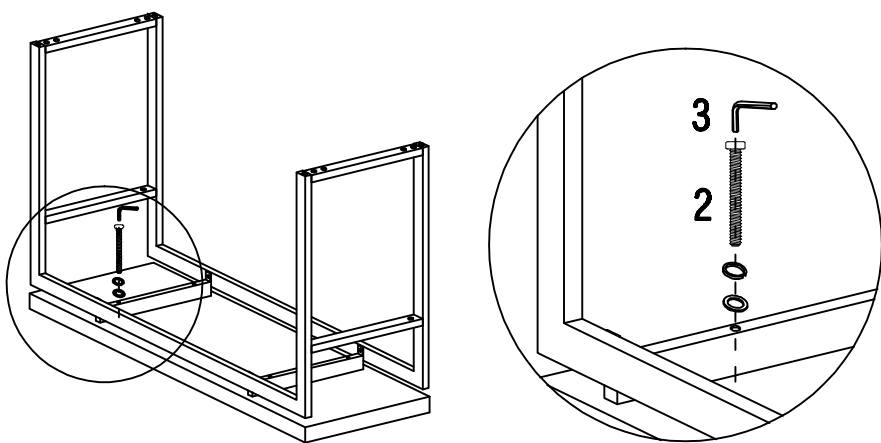

ALEK 326-3 SOFA TABLE ASSEMBLY INSTRUCTIONS SKU#23803263

Thank you for purchasing this quality product. Be sure to check all packing material carefully for small parts which may have come loose inside the carton during shipment. Identify and count all parts and compare with the Parts below:

NO	PART	DESCRIPTION	QTY
1		BOLT: $\phi 1/4 \times 5/8$" (20 Threads per Inch)	16pcs
2		BOLT: $\phi 1/4 \times 2-1/4$" (20 Threads per Inch)	4pcs
3		allen wrench: 4mm	1pcs
4		Glass spacer	4pcs

NO	PART	DESCRIPTION	QTY
A		TOP Rail	2pcs
B		Bottom Rail	2pcs
C		Side Leg	2pcs
D		Mid Rail	2pcs
E		glass	1pcs

Step1

Step3

MADE IN CHINA