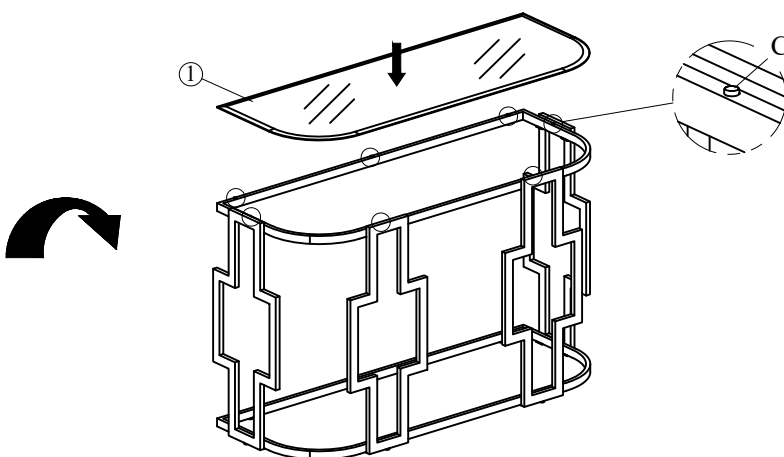

Part List

NO.	DESCRIPTION	SKETCH	Q' TY
①	Top Glass		1PC
②	Top Frame		1PC
③	Bottom Frame		1PC
④	Side Frame		4PCS

Hardware Pack Location(s):

2495-3 Sofa Table,SKU# 23824952

Assembly Instructions

VICE

2495-3 Sofa Table

SKU

23824952

This product is manufactured by (VICE) for **ROOMS TO GO** 

Step 1: Attach Side Frame (4) to the Bottom Frame (3) using Allen Bolt (A) and Allen Wrench (B).

Step 2: Attach the Top Frame (2) to the pre-assembled unit using Allen Bolt (A) and Allen Wrench (B).

Step 3: Put the Clear Pad (C) to the Top Frame (2), place the Top Glass (I) on the Clear Pad (C). The table is ready to use.

Step 1:

Step 2:

Step 3:

Hardware Pack Location(s):

2495-3 Sofa Table, SKU# 23824952