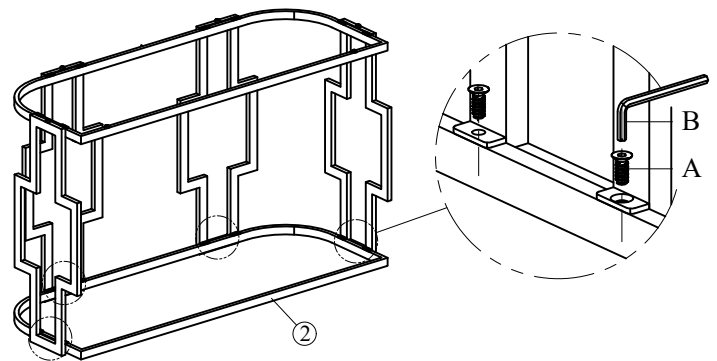

Part List

NO.	DESCRIPTION	SKETCH	Q' TY
①	Top Glass		1PC
②	Top Frame		1PC
③	Bottom Frame		1PC
④	Side Frame		4PCS

Hardware Pack Location(s):

2495-3 Sofa Table,SKU# 23824952

Assembly Instructions

VICE

2495-3 Sofa Table

SKU

23824952

This product is manufactured by (VICE) for **ROOMS TO GO** 

Step 1: Attach Side Frame (4) to the Bottom Frame (3) using Allen Bolt (A) and Allen Wrench (B).

Step 2: Attach the Top Frame (2) to the pre-assembled unit using Allen Bolt (A) and Allen Wrench (B).

Step 3: Put the Clear Pad (C) to the Top Frame (2), place the Top Glass (I) on the Clear Pad (C). The table is ready to use.

Step 1:

Step 2:

Step 3:

Hardware Pack Location(s):

2495-3 Sofa Table, SKU# 23824952