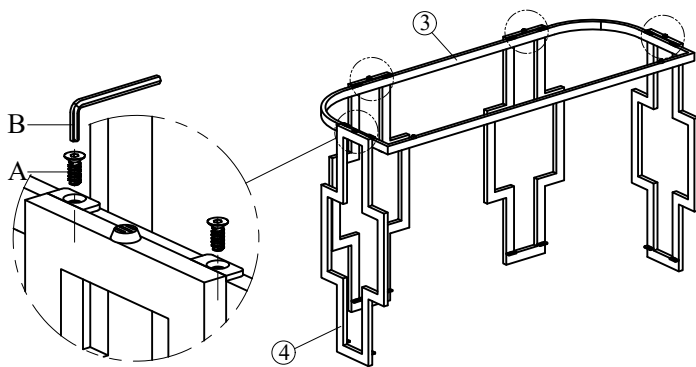

Assembly Instructions

VICE 2495-3 Sofa Table SKU 23824952

This product is manufactured by (VICE) for ROOMS TO GO®

Hardware List

NO.		DESCRIPTION	Q'TY
A		Ø1/4"x20x1/2" L Allen Bolt	16PCS
B		Allen Wrench	1PC
C		Clear Pad:Ø8x2.5mm	7PCS

Part List

NO.	DESCRIPTION	SKETCH	Q' TY
①	Top Glass		1PC
②	Top Frame		1PC
③	Bottom Frame		1PC
④	Side Frame		4PCS

Hardware Pack Location(s):

2495-3 Sofa Table,SKU# 23824952

Assembly Instructions

VICE

2495-3 Sofa Table

SKU

23824952

This product is manufactured by (VICE) for **ROOMS TO GO** 

Step 1: Attach Side Frame (4) to the Bottom Frame (3) using Allen Bolt (A) and Allen Wrench (B).

Step 2: Attach the Top Frame (2) to the pre-assembled unit using Allen Bolt (A) and Allen Wrench (B).

Step 3: Put the Clear Pad (C) to the Top Frame (2), place the Top Glass (I) on the Clear Pad (C). The table is ready to use.

Step 1:

Step 2:

Step 3:

Hardware Pack Location(s):

2495-3 Sofa Table, SKU# 23824952