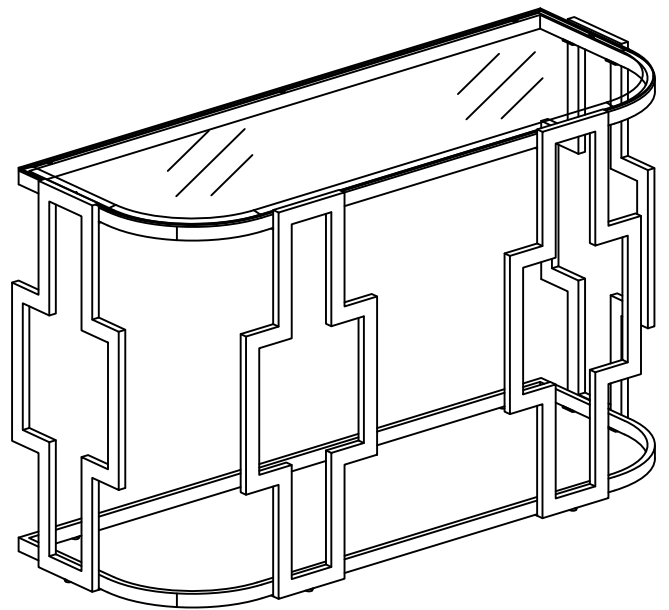

Assembly Instructions

VICE 2495-3 Sofa Table SKU 23824952

This product is manufactured by (VICE) for ROOMS TO GO®

Hardware List

NO.		DESCRIPTION	Q'TY
A		Ø1/4"x20x1/2" L Allen Bolt	16PCS
B		Allen Wrench	1PC
C		Clear Pad:Ø8x2.5mm	7PCS

Part List

NO.	DESCRIPTION	SKETCH	Q' TY
①	Top Glass		1PC
②	Top Frame		1PC
③	Bottom Frame		1PC
④	Side Frame		4PCS

Hardware Pack Location(s):

2495-3 Sofa Table,SKU# 23824952

Assembly Instructions

VICE

2495-3 Sofa Table

SKU

23824952

This product is manufactured by (VICE) for **ROOMS TO GO** 

Step 1: Attach Side Frame (4) to the Bottom Frame (3) using Allen Bolt (A) and Allen Wrench (B).

Step 2: Attach the Top Frame (2) to the pre-assembled unit using Allen Bolt (A) and Allen Wrench (B).

Step 3: Put the Clear Pad (C) to the Top Frame (2), place the Top Glass (I) on the Clear Pad (C). The table is ready to use.

Step 1:

Step 2:

Step 3:

Hardware Pack Location(s):

2495-3 Sofa Table, SKU# 23824952