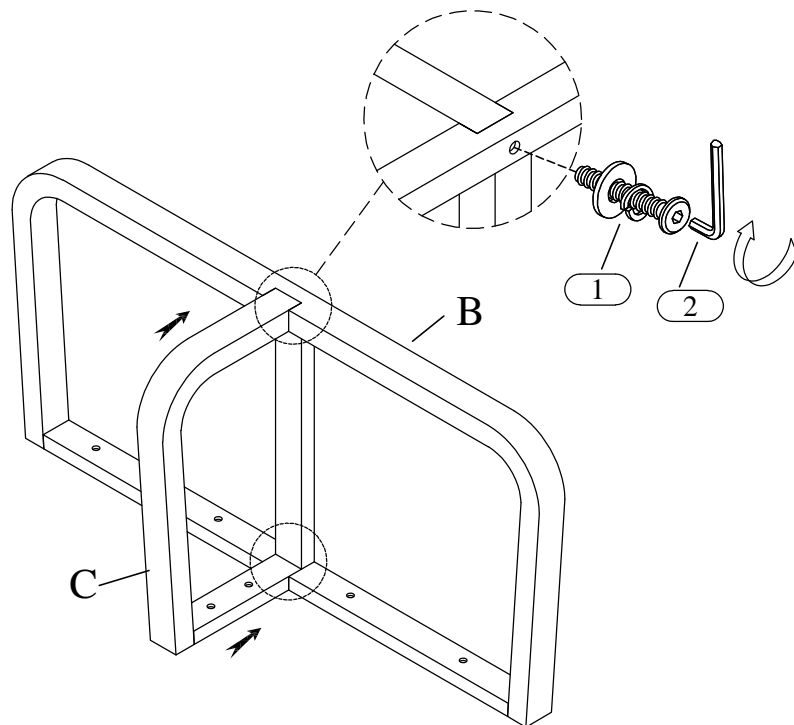

This product is manufactured by CAVS for Rooms To Go

*** Caution: Please read all instructions carefully before starting the assembly process. These parts are cumbersome and heavy. Therefore, two people are recommended in order to prevent personal injury and ensure the parts are not damaged during the assembly.

*** Remark: DO NOT fully tighten all bolts until assembly is completed.

Code	PARTS LIST :		
A	Top Panel		1Pc
B	Back Frame		1Pc
C	Front Frame		1Pc

Code	HARDWARE LIST		
1	φ5/16" x 19*2mm Flat Washer		8Pcs
	φ5/16" Spring Washer		8Pcs
	φ5/16" x 18 x 2" Allen Head Bolt		8Pcs
2	4mm Allen Key		1Pc

STEP 1

Hardware Pack Location (s):

4770-258 Rectangle Sofa Table , SKU: 23847722

This product is manufactured by CAVS for Rooms To Go

*** Caution: Please read all instructions carefully before starting the assembly process. These parts are cumbersome and heavy. Therefore, two people are recommended in order to prevent personal injury and ensure the parts are not damaged during the assembly.