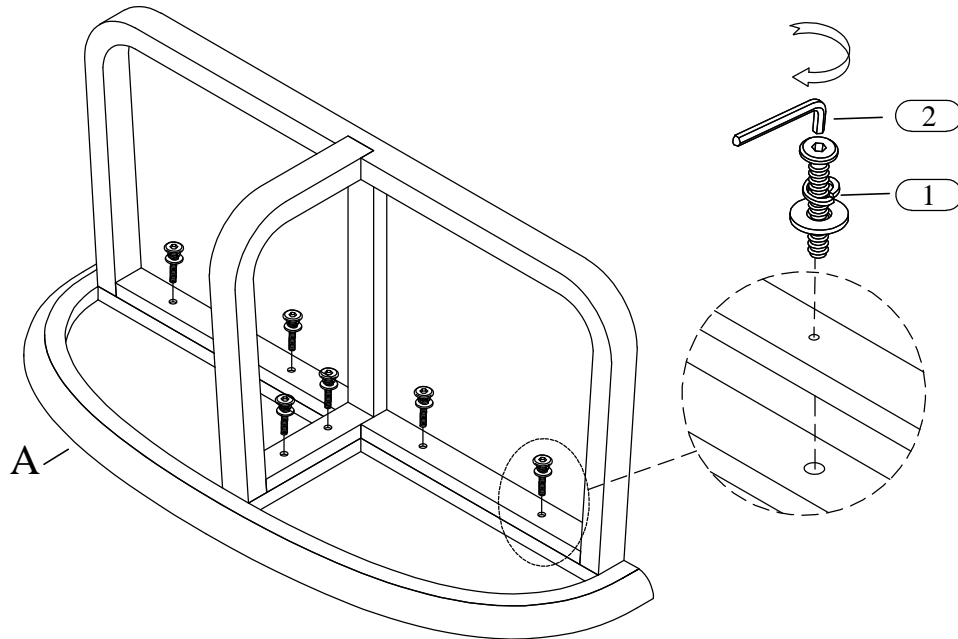

*** Remark: DO NOT fully tighten all bolts until assembly is completed.

Code	PARTS LIST :		
A	Top Panel		1Pc
B	Back Frame		1Pc
C	Front Frame		1Pc

Code	HARDWARE LIST		
1	φ5/16" x 19*2mm Flat Washer		8Pcs
	φ5/16" Spring Washer		8Pcs
	φ5/16" x 18 x 2" Allen Head Bolt		8Pcs
2	4mm Allen Key		1Pc

STEP 1

Hardware Pack Location (s):

4770-258 Rectangle Sofa Table , SKU: 23847722

This product is manufactured by CAVS for Rooms To Go

*** Caution: Please read all instructions carefully before starting the assembly process. These parts are cumbersome and heavy. Therefore, two people are recommended in order to prevent personal injury and ensure the parts are not damaged during the assembly.

*** Remark: DO NOT fully tighten all bolts until assembly is completed.

STEP 2

STEP 3

Remark:
Leveler are pre installed
on the Table leg.