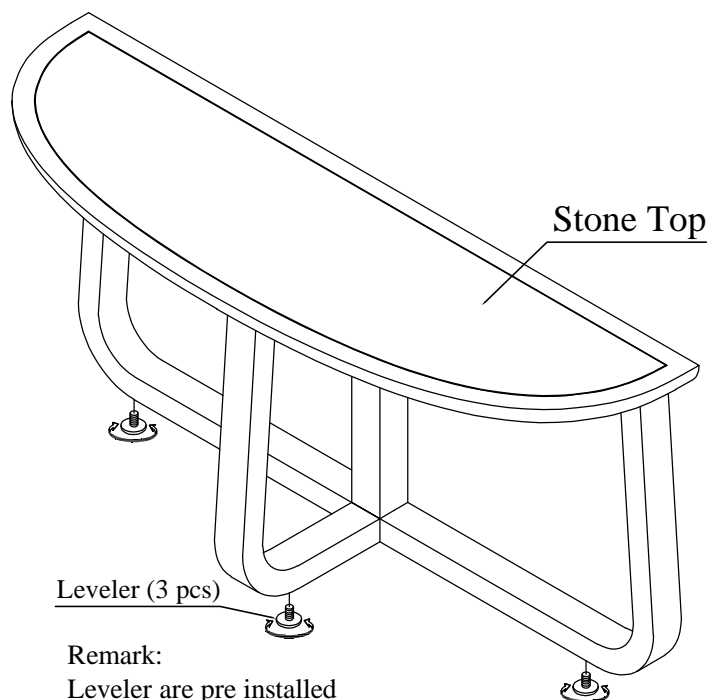

STEP 1

Hardware Pack Location (s):

4770-258 Rectangle Sofa Table , SKU: 23847722

This product is manufactured by CAVS for Rooms To Go

*** Caution: Please read all instructions carefully before starting the assembly process. These parts are cumbersome and heavy. Therefore, two people are recommended in order to prevent personal injury and ensure the parts are not damaged during the assembly.

*** Remark: DO NOT fully tighten all bolts until assembly is completed.

STEP 2

STEP 3

Remark:
Leveler are pre installed
on the Table leg.