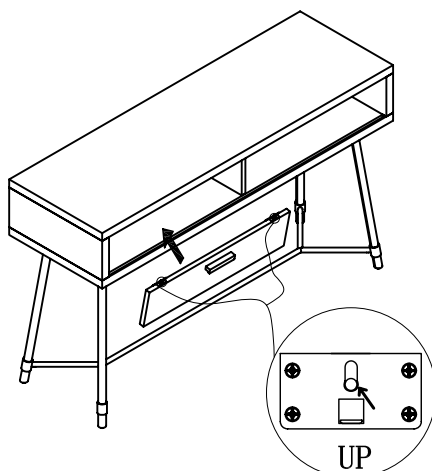

STEP 4

Fully tighten all bolts at this time.
Assembly product is now completed.

MADE IN VIETNAM