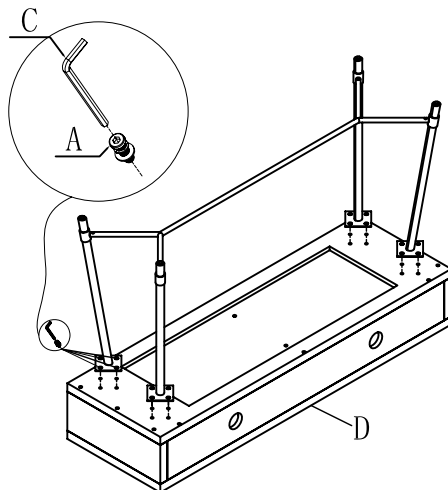

ASSEMBLY INSTRUCTION

ALEK 212-3 Sofa Table

SKU: 23862128

Manufactured for Rooms To Go

Thank you for purchasing this quality product. Be sure to check all packing material carefully for small parts, which may have come loose inside the carton during shipment. Identify and count all parts and compare with the HARDWARE LIST below.

NO.	PART	DESCRIPTION	Q' TY
A		Ø1/4" * 3/4" BOLT (20 Threads per inch.)	16
B		Ø1/4" * 1/2" BOLT (20 Threads per inch.)	4
C		ALLEN WRENCH (4MM)	1

NO.	PART	DESCRIPTION	Q' TY
D		TABLE TOP	1
E		LEG	4
F		CONNECTING PIPE	1

STEP 1

Please do not over tighten bolts.

STEP 2

STEP 3

STEP 4

Fully tighten all bolts at this time.
Assembly product is now completed.

MADE IN VIETNAM