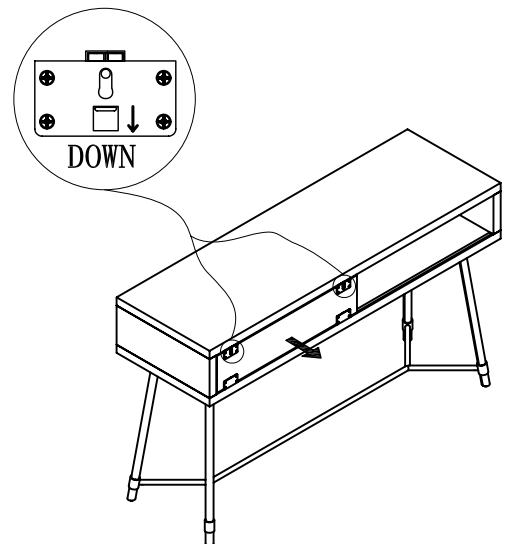

ASSEMBLY INSTRUCTION

ALEK 212-3 Sofa Table

SKU: 23862128

Manufactured for Rooms To Go

Thank you for purchasing this quality product. Be sure to check all packing material carefully for small parts, which may have come loose inside the carton during shipment. Identify and count all parts and compare with the HARDWARE LIST below.

NO.	PART	DESCRIPTION	Q' TY
A		Ø1/4" * 3/4" BOLT (20 Threads per inch.)	16
B		Ø1/4" * 1/2" BOLT (20 Threads per inch.)	4
C		ALLEN WRENCH (4MM)	1

NO.	PART	DESCRIPTION	Q' TY
D		TABLE TOP	1
E		LEG	4
F		CONNECTING PIPE	1

STEP 1

Please do not over tighten bolts.

STEP 2

STEP 3

STEP 4

Fully tighten all bolts at this time.
Assembly product is now completed.

MADE IN VIETNAM