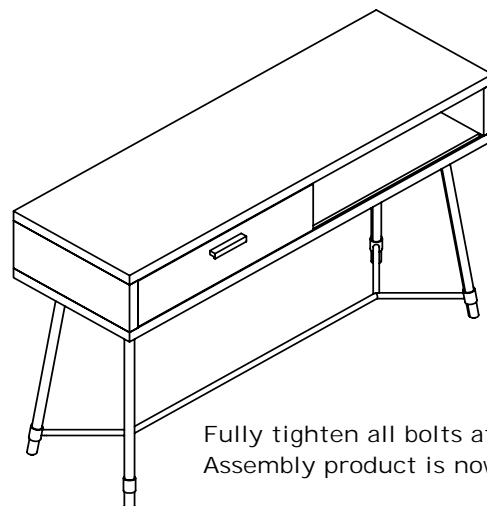

STEP 4

Fully tighten all bolts at this time.
Assembly product is now completed.

MADE IN VIETNAM