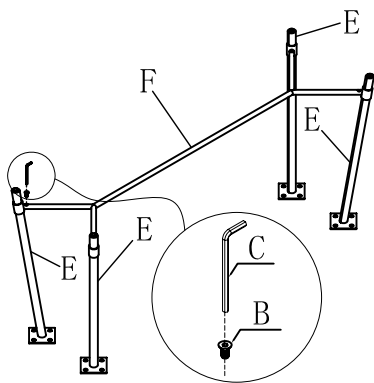

# ASSEMBLY INSTRUCTION

**ALEK 212-3 Sofa Table**

**SKU: 23862128**

Manufactured for Rooms To Go

Thank you for purchasing this quality product. Be sure to check all packing material carefully for small parts, which may have come loose inside the carton during shipment. Identify and count all parts and compare with the HARDWARE LIST below.

NO.	PART	DESCRIPTION	Q' TY
A		Ø1/4" * 3/4" BOLT (20 Threads per inch.)	16
B		Ø1/4" * 1/2" BOLT (20 Threads per inch.)	4
C		ALLEN WRENCH (4MM)	1

NO.	PART	DESCRIPTION	Q' TY
D		TABLE TOP	1
E		LEG	4
F		CONNECTING PIPE	1

## STEP 1

Please do not over tighten bolts.