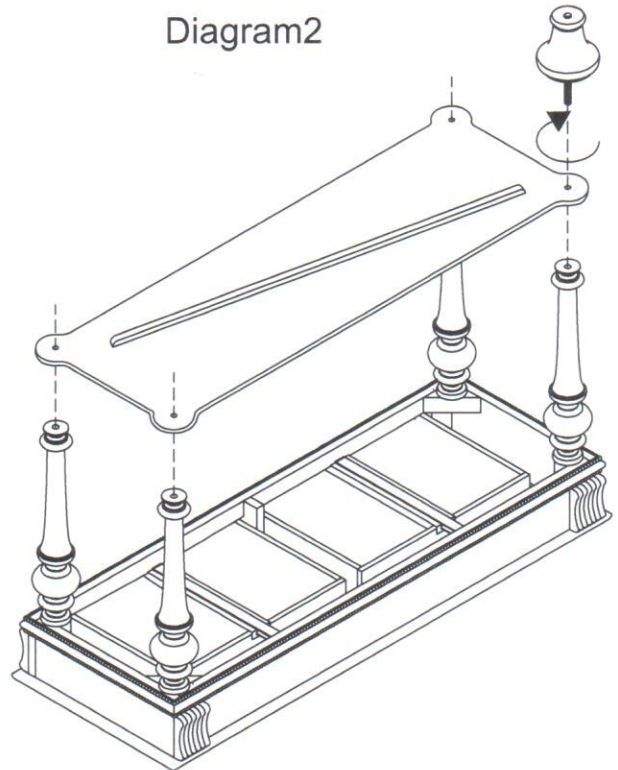

ASSEMBLY INSTRUCTIONS

P587-05 SOFA TABLE

Read Instructions carefully prior to assembly.

Thank you for purchasing this high quality product. Check carefully for small parts which may have come loose during shipment.

Diagram1

Diagram2

Begin by placing the table upside down on a smooth surface please make sure the surface is not abrasive.

- 1) Attach long legs to table top in Diagram1.
- 2) Attach shelf to long legs, screw down short legs in Diagram2.
- 3) Place the table into position.