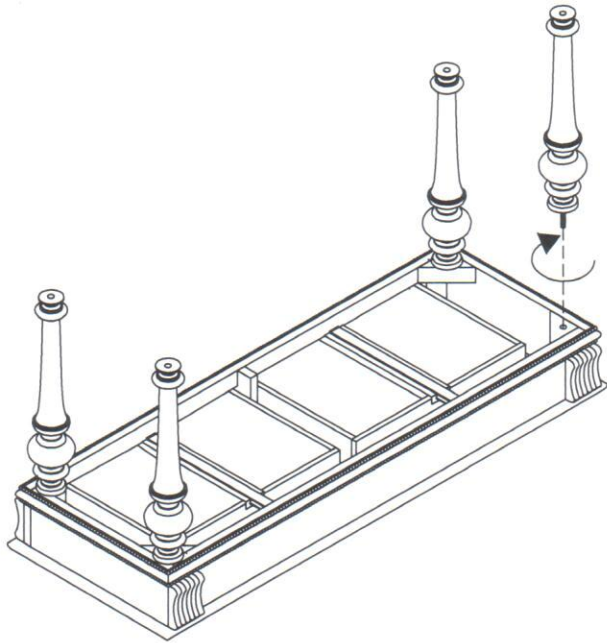

ASSEMBLY INSTRUCTIONS

P587-05 SOFA TABLE

Read Instructions carefully prior to assembly.

Thank you for purchasing this high quality product. Check carefully for small parts which may have come loose during shipment.

Diagram1

Diagram2

Begin by placing the table upside down on a smooth surface please make sure the surface is not abrasive.

- 1) Attach long legs to table top in Diagram1.
- 2) Attach shelf to long legs, screw down short legs in Diagram2.
- 3) Place the table into position.