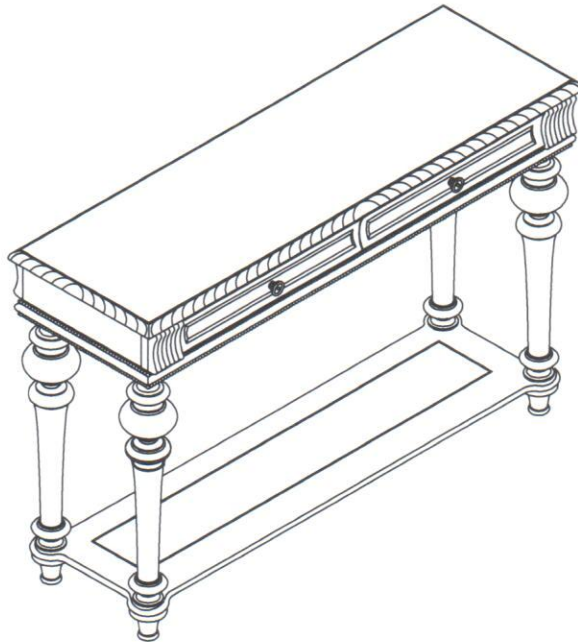

ASSEMBLY INSTRUCTIONS

P587-05 SOFA TABLE

Read Instructions carefully prior to assembly.

Thank you for purchasing this high quality product. Check carefully for small parts which may have come loose during shipment.

Diagram1

Diagram2

Begin by placing the table upside down on a smooth surface please make sure the surface is not abrasive.

- 1) Attach long legs to table top in Diagram1.
- 2) Attach shelf to long legs, screw down short legs in Diagram2.
- 3) Place the table into position.