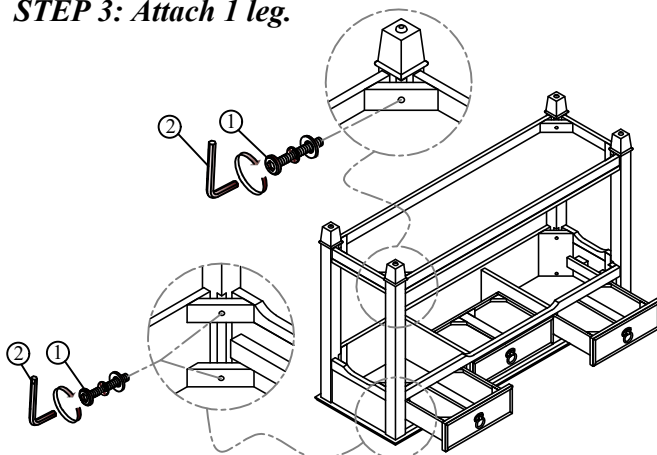

Code	HARDWARE		QTY
1	Allen Bolt - Ø1/4x20x50mm		12 Pcs
	Lock Washer - Ø1/4		12 Pcs
	Flat Washer - Ø1/4x19x2mm		12 Pcs
2	Allen Key - 4mm		1 Pc
3	Anti-tip Kit		1 Pc

Code		PART LIST	QTY
A		Table Top	1 Pc
B		Table Bottom	1 Pc
C		Table Leg	4 Pcs

Note: Do not tighten all screws & bolts until the table is fully assembled.

STEP 1: Attach 3 legs to the table top.

STEP 2: Attach the table bottom.

STEP 3: Attach 1 leg.

FINISH

This product is manufactured by RQUE for