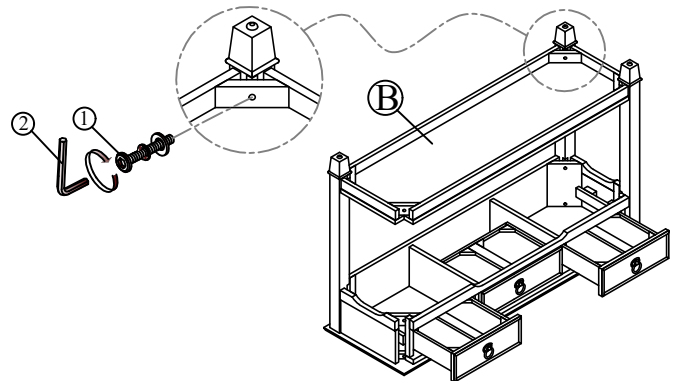

Code	HARDWARE		QTY
1	Allen Bolt - Ø1/4x20x50mm		12 Pcs
	Lock Washer - Ø1/4		12 Pcs
	Flat Washer - Ø1/4x19x2mm		12 Pcs
2	Allen Key - 4mm		1 Pc
3	Anti-tip Kit		1 Pc

Code		PART LIST	QTY
A		Table Top	1 Pc
B		Table Bottom	1 Pc
C		Table Leg	4 Pcs

Note: Do not tighten all screws & bolts until the table is fully assembled.

STEP 1: Attach 3 legs to the table top.

STEP 2: Attach the table bottom.

STEP 3: Attach 1 leg.

FINISH

This product is manufactured by RQUE for