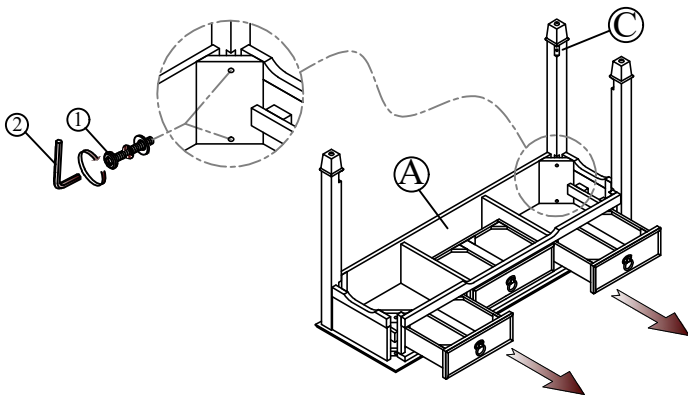

Assembly Instruction

RQUE 8128CON SOFA TBL

SKU#23881293

***Caution: Please read all instructions carefully before starting the assembly process. These parts are cumbersome and heavy. Therefore, two people are recommended in order to prevent personal injury and insure the parts are not damaged during the assembly.

Code	HARDWARE		QTY
1	Allen Bolt - Ø1/4x20x50mm		12 Pcs
	Lock Washer - Ø1/4		12 Pcs
	Flat Washer - Ø1/4x19x2mm		12 Pcs
2	Allen Key - 4mm		1 Pc
3	Anti-tip Kit		1 Pc

Code		PART LIST	QTY
A		Table Top	1 Pc
B		Table Bottom	1 Pc
C		Table Leg	4 Pcs

Note: Do not tighten all screws & bolts until the table is fully assembled.

STEP 1: Attach 3 legs to the table top.

STEP 2: Attach the table bottom.

STEP 3: Attach 1 leg.

FINISH

This product is manufactured by RQUE for