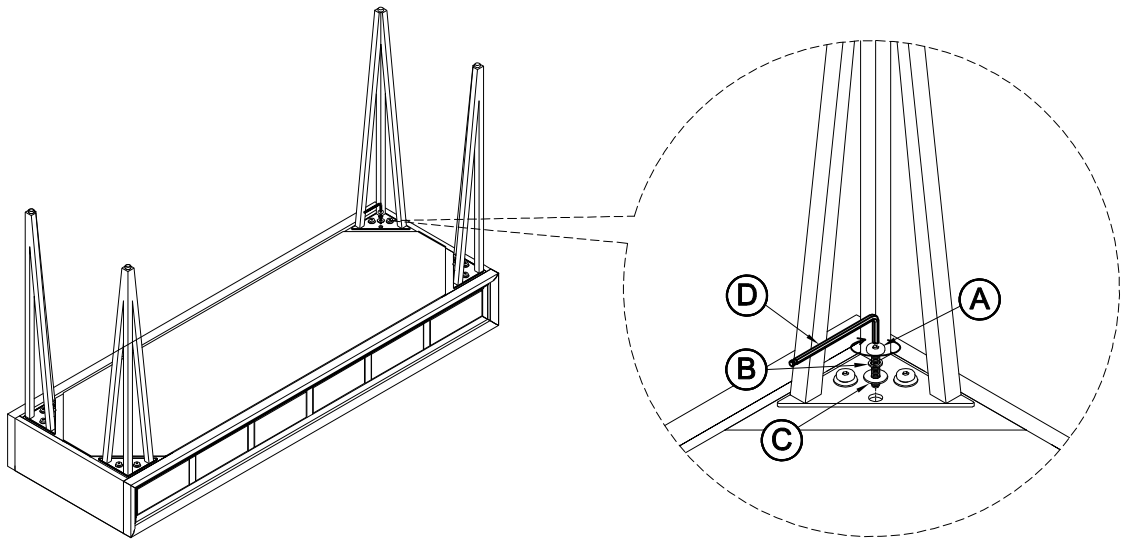

Assembly Instructions
CCIM: 3655
TWO DRAWER CONSOLE TABLE
SKU#: 23836553

Thank you for purchasing this quality product. Be sure to check all packing material carefully for small parts that may have come loose inside the carton during shipment.
Identify and count all parts and compare with the HARDWARE LIST below

PARTS LIST:				HARDWARE LIST:				
No.	Description	Sketch	Quality	No.	Sketch	Description	Size	Quality
1	Top Table		1 Pc	A		Allen Head Bolt	Ø8x20mm	12 Pcs
				B		Lock Washer	Ø8xØ13mm	12 Pcs
2	Metal Legs		4 Pcs	C		Flat Washer	Ø8xØ19mm	12 Pcs
				D		Allen Key	4x110mm	1 Pc

STEP 1

FINISH