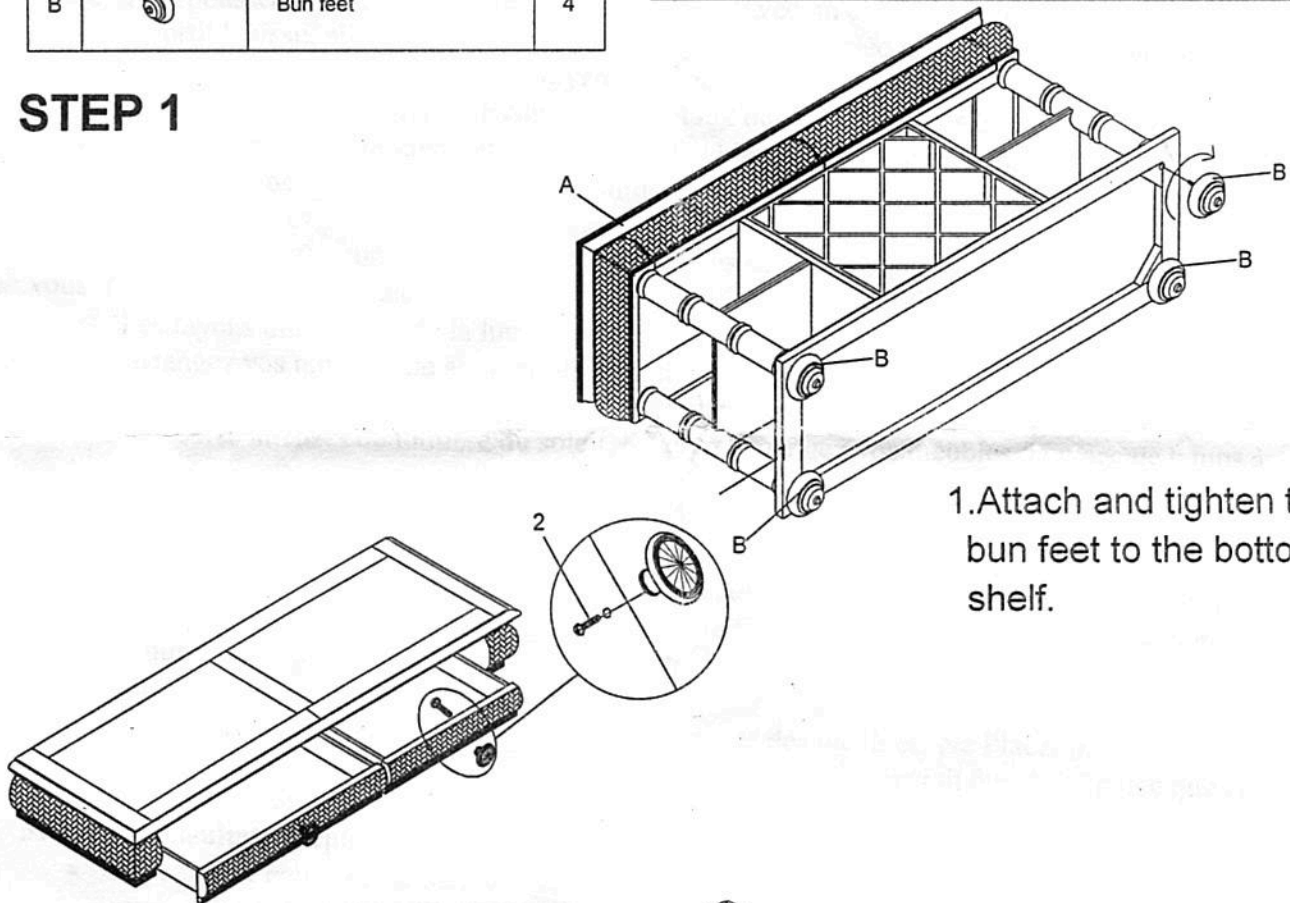

# Assembly Instructions

YUYU N938-3 SOFA TABLE

SKU #:23939385

Thank you for purchasing this quality product. Be sure to check all packing materials carefully for small parts, which may have come loose inside the carton during shipment. Identify and count all parts and compare with the **HARDWARE LIST** below.

NO.	PARTS LIST	Q' TY
A	 SOFA TABLE	1
B	 Bun feet	4

NO.	Hardware List	Q' TY
1	 Knob	2
2	 Bolt	2

## STEP 1

1. Attach and tighten the bun feet to the bottom shelf.

2. Pull out the drawers from the table to assemble the knob.