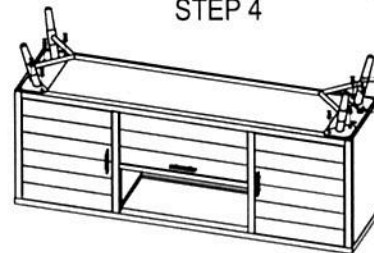

NO	Hardware List	QTY
1	Allen Bolt : Ø5/16"*20mm	8
2	Spring washer : Ø5/16"*Ø14mm	8
3	Flat washer : Ø5/16"*Ø18mm	8
4	Allen wrench : 4mm	1

NO	Part List	QTY
A	 Table body	1
B	 Legs	4
C	 Horizontal Support Rail	1

STEP 1

STEP 2

STEP 3

Do not Tighten

STEP 4

Tighten

STEP 5

ROOMS