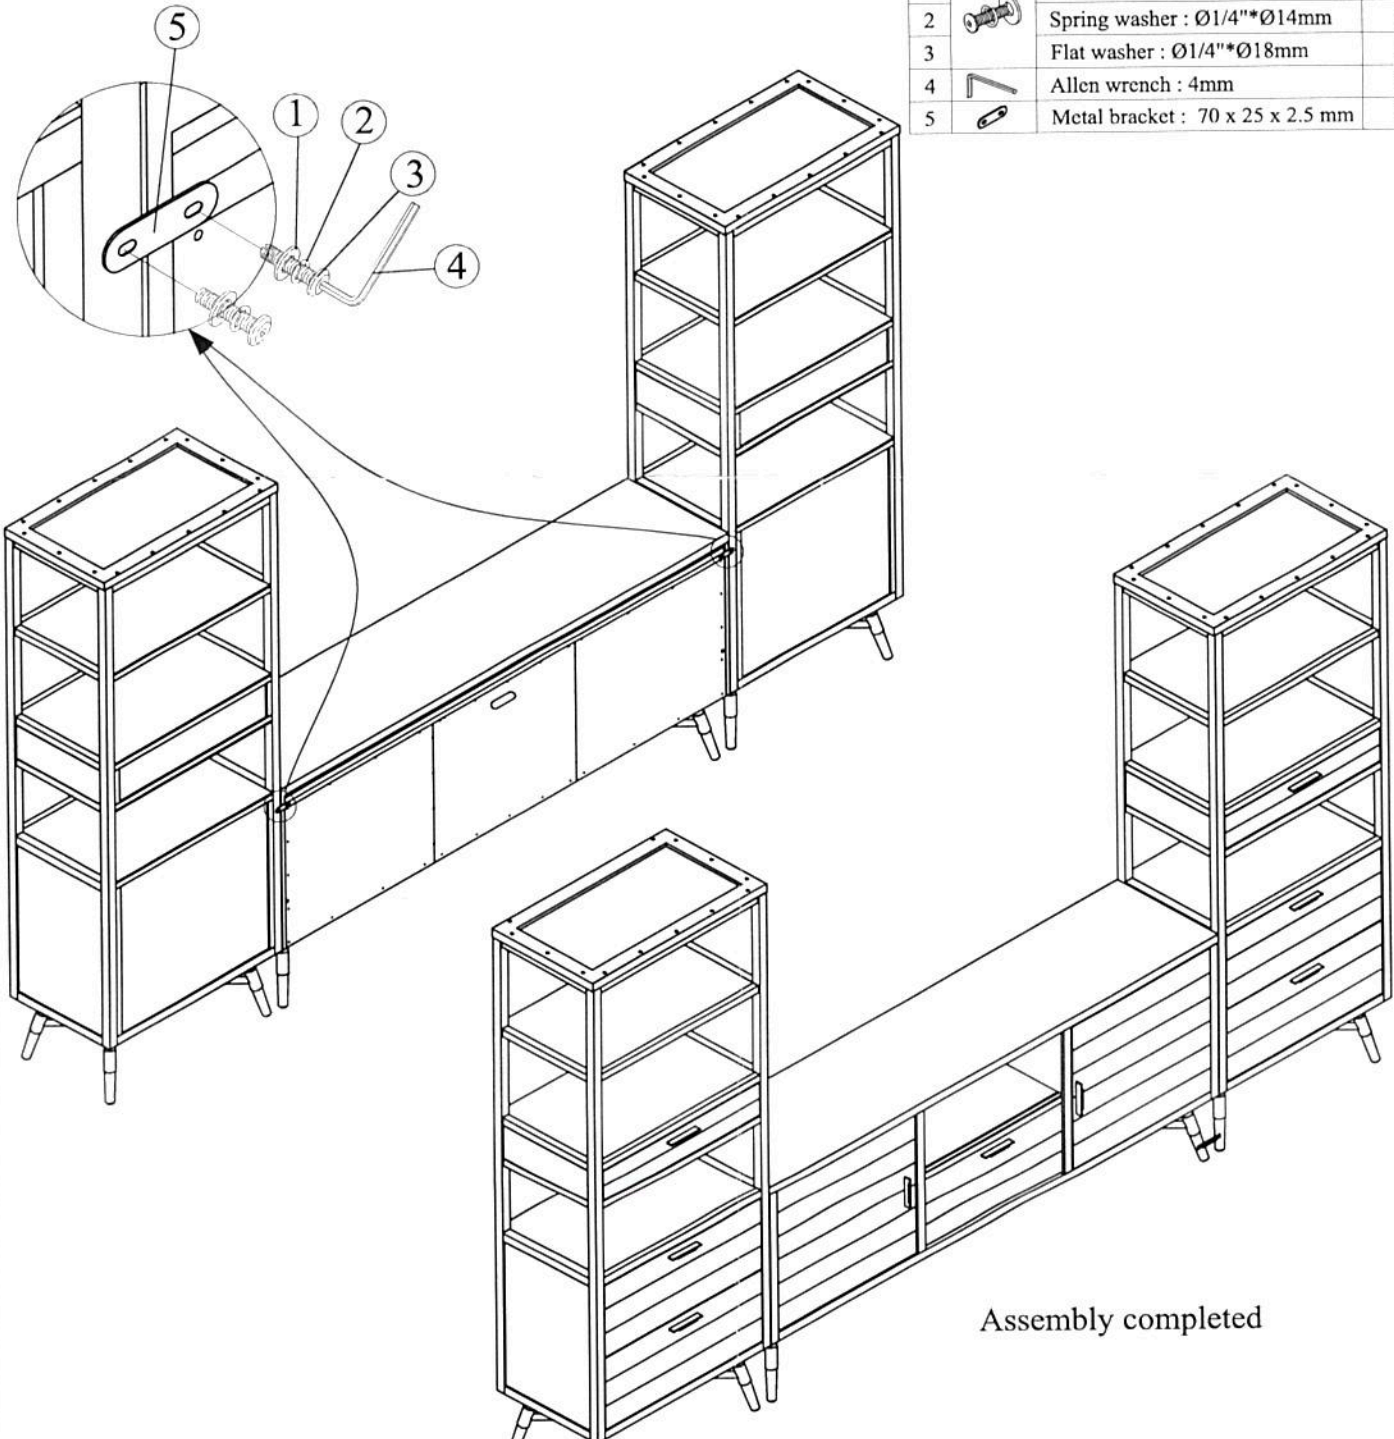

NO	Hardware List	QTY
1	Allen Bolt : Ø5/16"*20mm	8
2	Spring washer : Ø5/16"*Ø14mm	8
3	Flat washer : Ø5/16"*Ø18mm	8
4	Allen wrench : 4mm	1

NO	Part List	QTY
A	 Table body	1
B	 Legs	4
C	 Horizontal Support Rail	1

STEP 1

STEP 2

STEP 3

Do not Tighten

STEP 4

Tighten

STEP 5

ROOMS

TO GO ▶

Assembly Instructions

FRNR 1597-10 - 60" CONSOLE - SKU#24015972
FRNR 1597-30 - UNIVERSAL PIER - SKU#24215976

Thank you for purchasing this quality product. Be sure to check all packing material carefully for small parts, which may have come loose inside the carton during shipment. Identify and count all parts and compare with the **HARDWARE LIST** below.

Caution: Please read instructions thoroughly before unparking assembly parts.

NO		Hardware List	QTY
1		Allen Bolt : Ø1/4"*20mm	4
2		Spring washer : Ø1/4"*Ø14mm	4
3		Flat washer : Ø1/4"*Ø18mm	4
4		Allen wrench : 4mm	1
5		Metal bracket : 70 x 25 x 2.5 mm	2