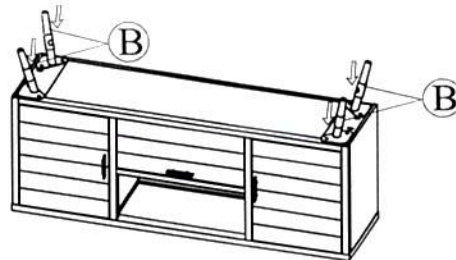

ROOMS TO GO ►

Assembly Instructions

FRNR 1597-10 - 60" CONSOLE - SKU#24015972

Thank you for purchasing this quality product. Be sure to check all packing material carefully for small parts, which may have come loose inside the carton during shipment. Identify and count all parts and compare with the **HARDWARE LIST** below.

Caution: Please read instructions thoroughly before unboxing assembly parts.

1. We recommend that you assemble this product with the assistance of another person; this will make assembly easier, and will help to eliminate damage to the product or injury to persons during assembly.
2. Please do not over-tighten screws or bolts until the assembly is completed.
3. Please put all parts on a non-abrasive floor before assembly, and follow the assembly steps to assemble your newly purchased product correctly and efficiently.

NO	Hardware List	QTY
1	Allen Bolt : Ø5/16"*20mm	8
2	Spring washer : Ø5/16"*Ø14mm	8
3	Flat washer : Ø5/16"*Ø18mm	8
4	Allen wrench : 4mm	1

NO	Part List	QTY
A	Table body	1
B	Legs	4
C	Horizontal Support Rail	1

STEP 1

STEP 2

STEP 3

Do not Tighten

STEP 4

Tighten

STEP 5