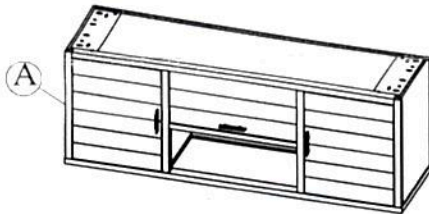

ROOMS TO GO ►

Assembly Instructions

FRNR 1597-10 - 60" CONSOLE - SKU#24015972

Thank you for purchasing this quality product. Be sure to check all packing material carefully for small parts, which may have come loose inside the carton during shipment. Identify and count all parts and compare with the **HARDWARE LIST** below.

Caution: Please read instructions thoroughly before unboxing assembly parts.

1. We recommend that you assemble this product with the assistance of another person; this will make assembly easier, and will help to eliminate damage to the product or injury to persons during assembly.
2. Please do not over-tighten screws or bolts until the assembly is completed.
3. Please put all parts on a non-abrasive floor before assembly, and follow the assembly steps to assemble your newly purchased product correctly and efficiently.

NO	Hardware List	QTY
1	Allen Bolt : Ø5/16"*20mm	8
2	Spring washer : Ø5/16"*Ø14mm	8
3	Flat washer : Ø5/16"*Ø18mm	8
4	Allen wrench : 4mm	1

NO	Part List	QTY
A	Table body	1
B	Legs	4
C	Horizontal Support Rail	1

STEP 1