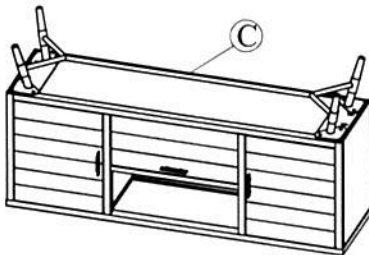

NO	Hardware List	QTY
1	Allen Bolt : Ø5/16"*20mm	8
2	Spring washer : Ø5/16"*Ø14mm	8
3	Flat washer : Ø5/16"*Ø18mm	8
4	Allen wrench : 4mm	1

NO	Part List	QTY
A	 Table body	1
B	 Legs	4
C	 Horizontal Support Rail	1

STEP 1

STEP 2

STEP 3

Do not Tighten

STEP 4

Tighten

STEP 5

ROOMS