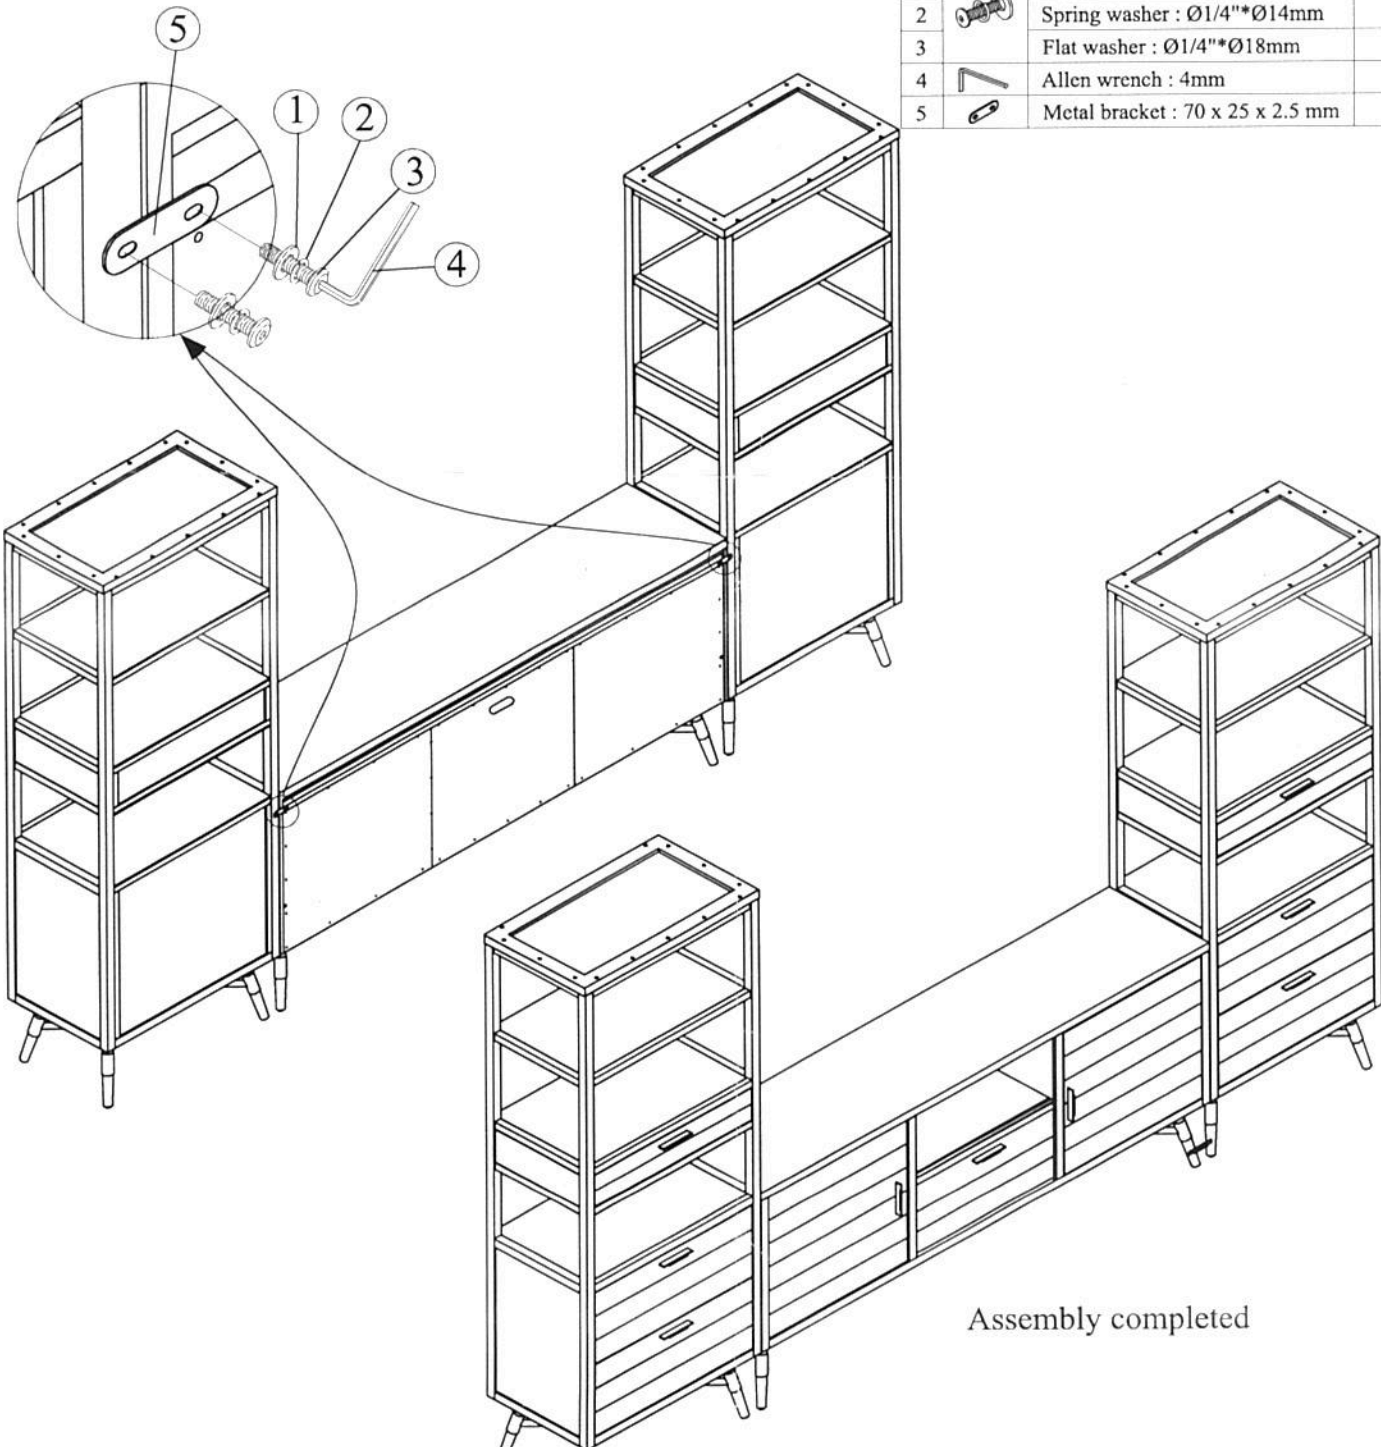

ROOMS

TO GO ►

Assembly Instructions

FRNR 2596-10 - 60" CONSOLE - SKU#24025961
FRNR 2596-30 - UNIVERSAL PIER - SKU#24225965

Thank you for purchasing this quality product. Be sure to check all packing material carefully for small parts, which may have come loose inside the carton during shipment. Identify and count all parts and compare with the **HARDWARE LIST** below.

Caution: Please read instructions thoroughly before unparking assembly parts.

NO		Hardware List	Q'TY
1		Allen Bolt : Ø1/4"*20mm	4
2		Spring washer : Ø1/4"*Ø14mm	4
3		Flat washer : Ø1/4"*Ø18mm	4
4		Allen wrench : 4mm	1
5		Metal bracket : 70 x 25 x 2.5 mm	2