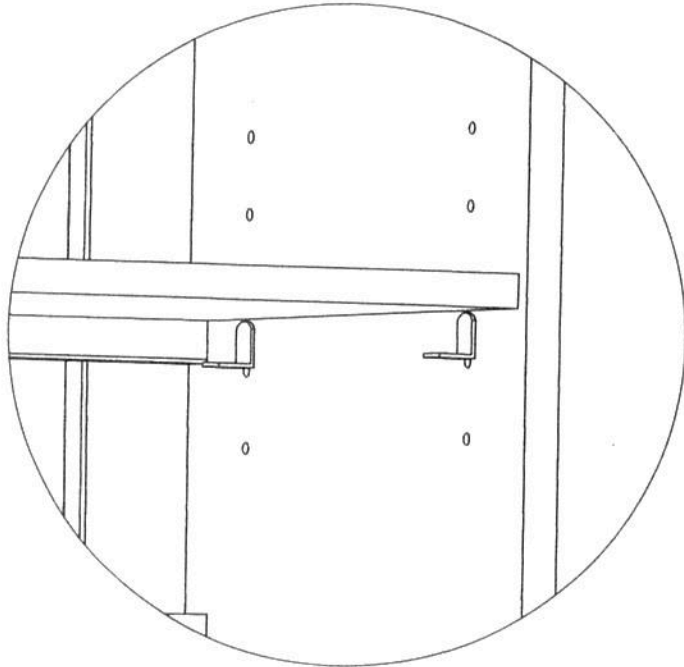

ATTENTION: Some lettered parts listed on the instruction sheets may not be in the parts bag, they may already be assembled.

TOOLS REQUIRED

(Not included)
Phillips Screwdriver

HARDWARE:

BOLT CH. TRUSS
8/32X7/8 ZINC
Part No. Hcpp-078Z
Qty: (6 pc.) **INSTALLED**

H-0488-TIP Bracket Set
Part No. HB-488
Qty: (1 pc.)

PULL Satin Zinc
Part No. HBJ-CH3800SZ
Qty: (3 pc.) **INSTALLED**

10MM HOLE PLUG BROWN
Part No. HCPH-H
Qty: (2 pc.) **INSTALLED**

INSTRUCTIONS SHEET

ADJUSTABLE WOOD SHELF