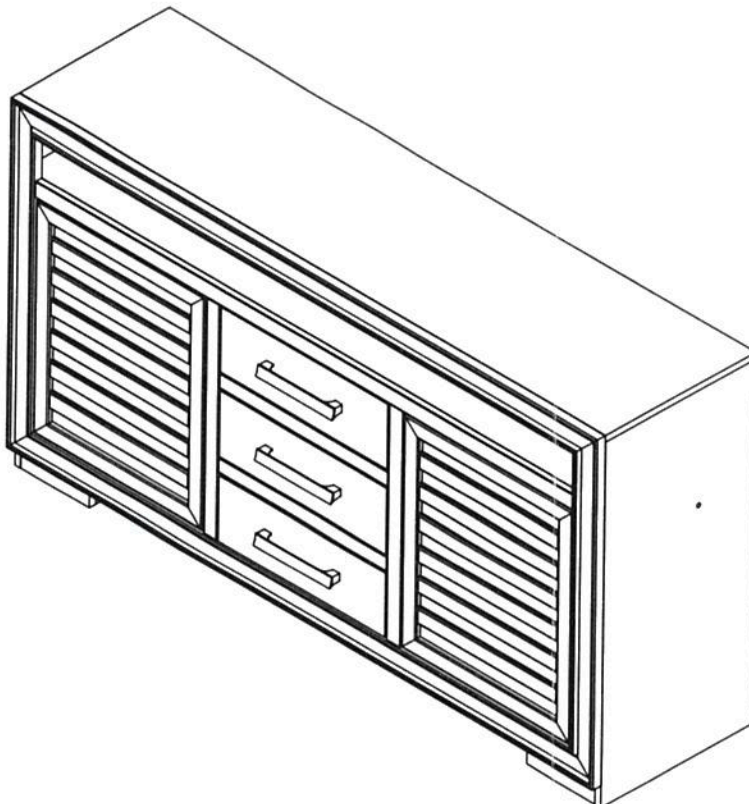

ATTENTION: Some lettered parts listed on the instruction sheets may not be in the parts bag, they may already be assembled.

TOOLS REQUIRED

(Not included)
Phillips Screwdriver

HARDWARE:

BOLT CH. TRUSS
8/32X7/8 ZINC
Part No. Hcpp-078Z
Qty: (6 pc.) **INSTALLED**

H-0488-TIP Bracket Set
Part No. HB-488
Qty: (1 pc.)

PULL Satin Zinc
Part No. HBJ-CH3800SZ
Qty: (3 pc.) **INSTALLED**

10MM HOLE PLUG BROWN
Part No. HCPH-H
Qty: (2 pc.) **INSTALLED**

INSTRUCTIONS SHEET

ADJUSTABLE WOOD SHELF