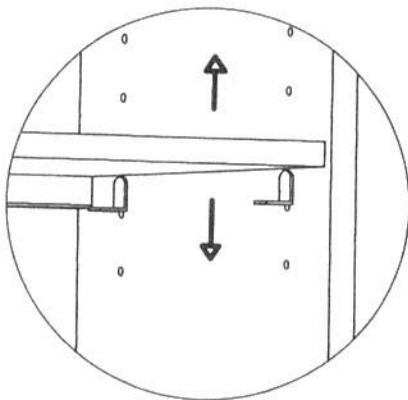

ATTENTION: Some lettered parts listed on the instruction sheets may not be in the parts bag, they may already be assembled.

TOOLS REQUIRED

(Not included)
Phillips Screwdriver

HARDWARE:

BOLT CH. TRUSS
8/32X7/8 ZINC
Part No. Hcpp-078Z
Qty: (6 pc.) **INSTALLED**

H-0488-TIP Bracket Set
Part No. HB-488
Qty: (1 pc.)

PULL Satin Zinc
Part No. HBJ-CH3800SZ
Qty: (3 pc.) **INSTALLED**

10MM HOLE PLUG BROWN
Part No. HCPH-H
Qty: (2 pc.) **INSTALLED**

INSTRUCTIONS SHEET

ADJUSTABLE WOOD SHELF

STEP 1.

STEP 2.

STEP 3.