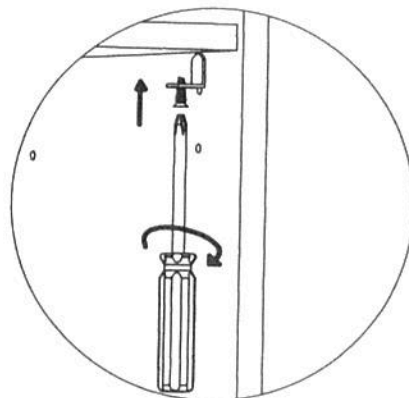

ATTENTION: Some lettered parts listed on the instruction sheets may not be in the parts bag, they may already be assembled.

TOOLS REQUIRED

(Not included)
Phillips Screwdriver

HARDWARE:

BOLT CH. TRUSS
8/32X7/8 ZINC
Part No. Hcpp-078Z
Qty: (6 pc.) **INSTALLED**

H-0488-TIP Bracket Set
Part No. HB-488
Qty: (1 pc.)

PULL Satin Zinc
Part No. HBJ-CH3800SZ
Qty: (3 pc.) **INSTALLED**

10MM HOLE PLUG BROWN
Part No. HCPH-H
Qty: (2 pc.) **INSTALLED**

INSTRUCTIONS SHEET

ADJUSTABLE WOOD SHELF

STEP 1.

STEP 2.

STEP 3.