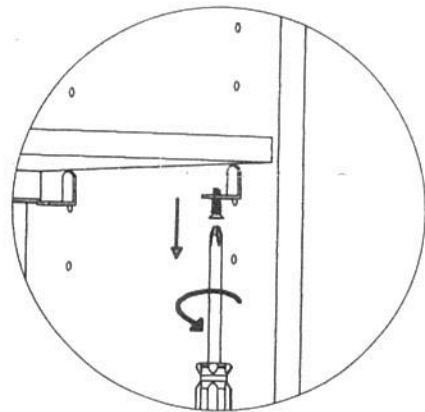

ATTENTION: Some lettered parts listed on the instruction sheets may not be in the parts bag, they may already be assembled.

TOOLS REQUIRED

(Not included)
Phillips Screwdriver

HARDWARE:

BOLT CH. TRUSS
8/32X7/8 ZINC
Part No. Hcpp-078Z
Qty: (6 pc.) **INSTALLED**

H-0488-TIP Bracket Set
Part No. HB-488
Qty: (1 pc.)

PULL Satin Zinc
Part No. HBJ-CH3800SZ
Qty: (3 pc.) **INSTALLED**

10MM HOLE PLUG BROWN
Part No. HCPH-H
Qty: (2 pc.) **INSTALLED**

INSTRUCTIONS SHEET

ADJUSTABLE WOOD SHELF

STEP 1.

STEP 2.

STEP 3.