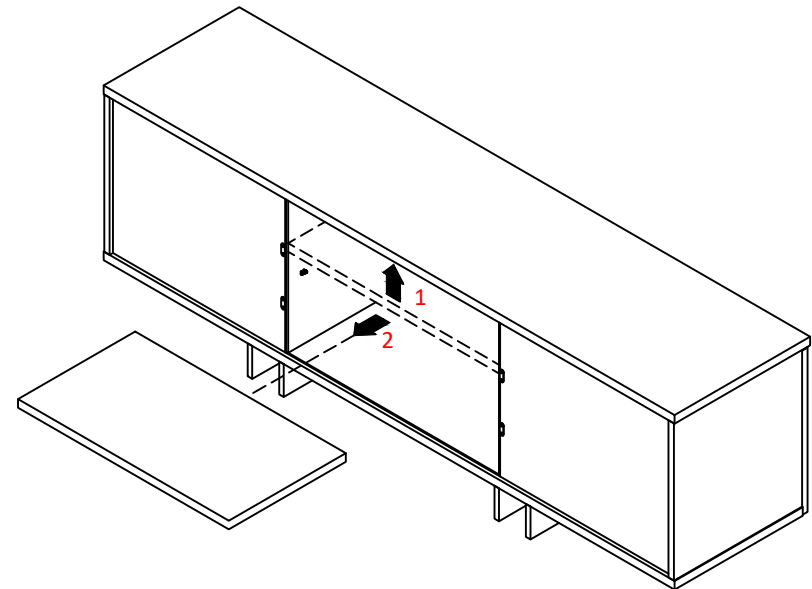

FIBI

STYLE
7030
SKU
24070310-24070312

REV. **0**
Item Description
Transformation from TV cabinet
to fireplace cabinet

Date 15/06/2022
Sheet 1/2
Designer:
Luca Tontini

Hardware:
NOTE: Screwdriver NOT

- 1** Partially unscrew the screws that tighten the metal plates on the backpanel.
Rotate the metal plates downwards and fix in this position.
NOTE: Screwdriver NOT included

- 2** Remove central backpanel (backpanel with hole).

Screwdriver
Not
Included

- 3** Remove shelf.

OR

4 Remove shelf supports (n° 4 pieces).

5 Place the electrical appliance and push it into the compartment.