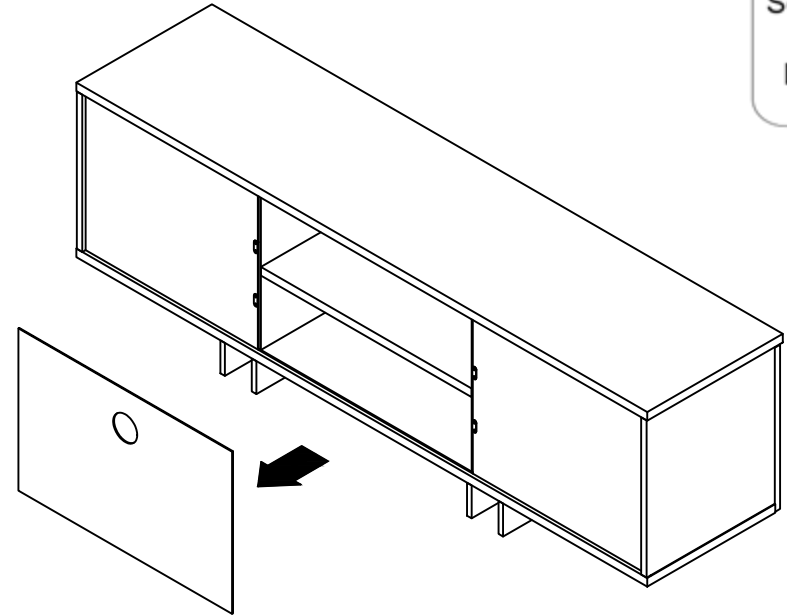

FIBI

STYLE
7030
SKU
24070310-24070312

REV. **0**
Item Description
Transformation from TV cabinet
to fireplace cabinet

Date 15/06/2022
Sheet 1/2
Designer:
Luca Tontini

Hardware:
NOTE: Screwdriver NOT

- 1** Partially unscrew the screws that tighten the metal plates on the backpanel.
Rotate the metal plates downwards and fix in this position.
NOTE: Screwdriver NOT included

- 2** Remove central backpanel (backpanel with hole).

Screwdriver
Not
Included

- 3** Remove shelf.

OR

4 Remove shelf supports (n° 4 pieces).

5 Place the electrical appliance and push it into the compartment.