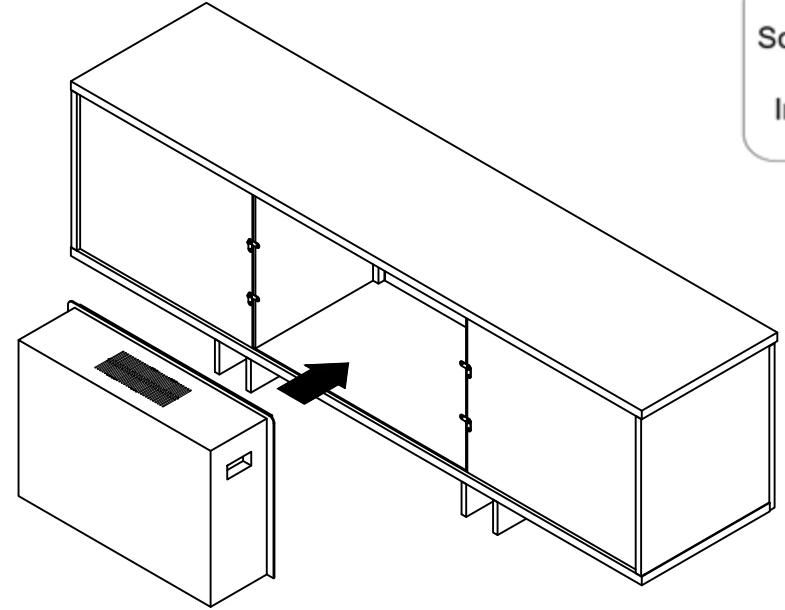

FIBI

STYLE
7030
SKU
24070310-24070312

REV. **0**
Item Description
Transformation from TV cabinet
to fireplace cabinet

Date 15/06/2022
Sheet 1/2
Designer:
Luca Tontini

Hardware:
NOTE: Screwdriver NOT

- 1** Partially unscrew the screws that tighten the metal plates on the backpanel.
Rotate the metal plates downwards and fix in this position.
NOTE: Screwdriver NOT included

- 2** Remove central backpanel (backpanel with hole).

Screwdriver
Not
Included

- 3** Remove shelf.

OR

4 Remove shelf supports (n° 4 pieces).

5 Place the electrical appliance and push it into the compartment.