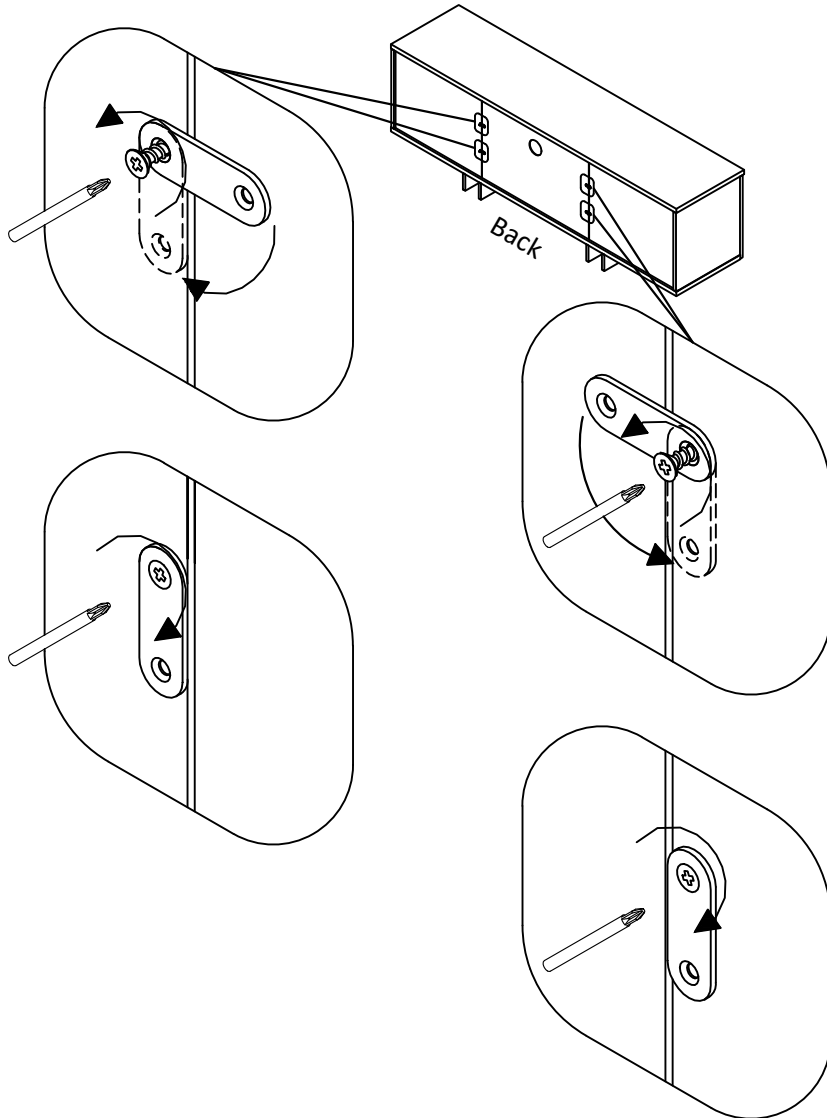

FIBI

STYLE
7030
SKU
24070310-24070312

REV. **0**
Item Description
Transformation from TV cabinet
to fireplace cabinet

Date 15/06/2022
Sheet 1/2
Designer:
Luca Tontini

Hardware:
NOTE: Screwdriver NOT

- 1** Partially unscrew the screws that tighten the metal plates on the backpanel.
Rotate the metal plates downwards and fix in this position.
NOTE: Screwdriver NOT included

- 2** Remove central backpanel (backpanel with hole).

Screwdriver
Not
Included

- 3** Remove shelf.

OR

4 Remove shelf supports (n° 4 pieces).

5 Place the electrical appliance and push it into the compartment.