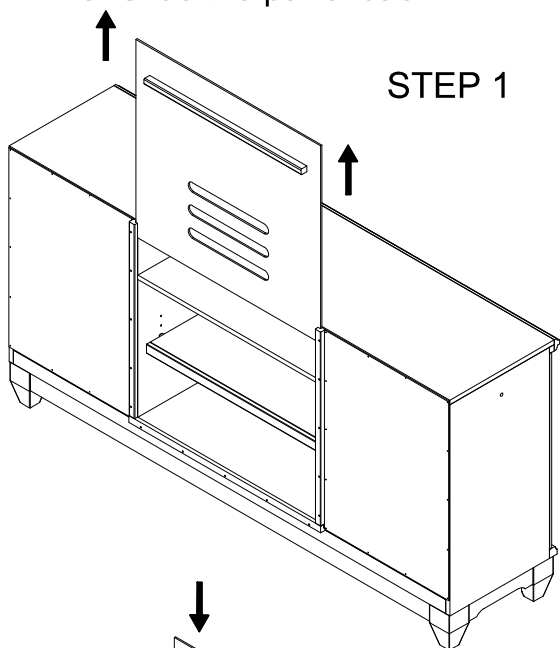

Assembly Instructions

HH49-114 66" CONSOLE
HH49-175 66" CONSOLE
HH49-196 66" CONSOLE
HH49-176 66" CONSOLE

SKU 24076110
SKU 24076134
SKU 24076146
SKU 24076122

This product is manufactured by HLLC for

ROOMS TO GO 

STEP 1: Remove the central back panel.

STEP 2: Place the firebox inside the cabinet

STEP 3: Slide the panel back in.

STEP 1

STEP 2

STEP 3

FIREBOX NOT INCLUDED