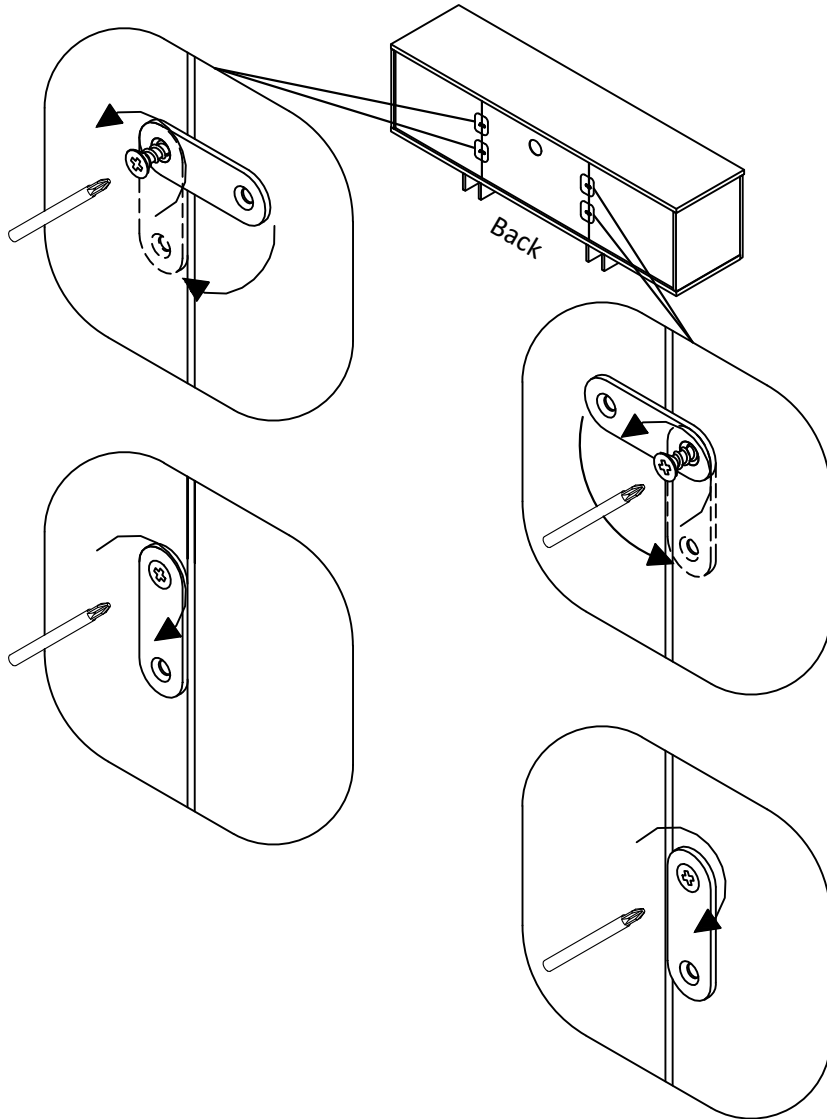

FIBI

STYLE
7030
SKU
24170324-24070322

REV.
0

Item Description
Transformation from TV cabinet
to fireplace cabinet

Date 15/06/2022

Sheet 1/2

Designer:
Luca Tontini

Hardware:

NOTE: Screwdriver NOT included

OR

- 1** Partially unscrew the screws that tighten the metal plates on the backpanel.
Rotate the metal plates downwards and fix in this position.
NOTE: Screwdriver NOT included

- 2** Remove central backpanel (backpanel with hole).

- 3** Remove shelf.

OR

4

Remove shelf supports (n° 4 pieces).

5

Place the electrical appliance and push it into the compartment.

6