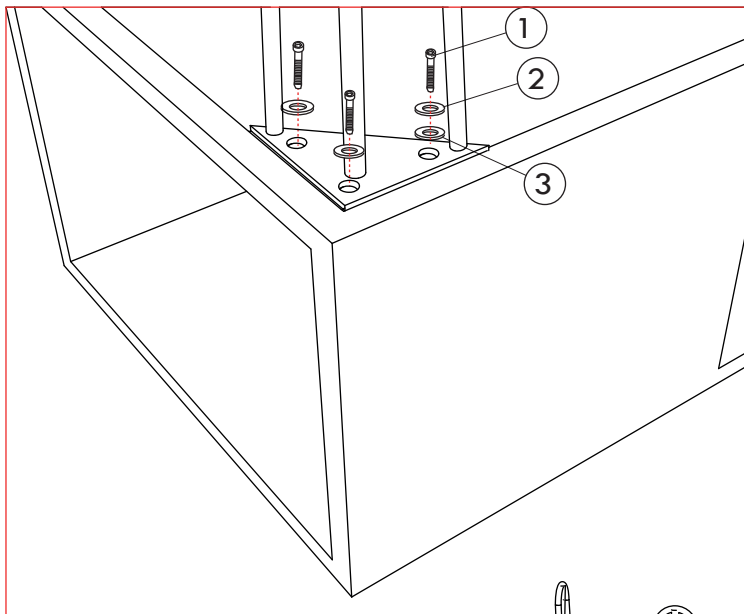

INSTRUCTIONS:

- 1.- PLACE THE TOP OF THE CONSOLE (C) UPSIDE DOWN OVER A CLEAN SURFACE
- 2.- PLACE THE METAL LEGS (A) IN THE HOLE OF THE BASE (B) AS SHOWN IN FIG. 1.
- 3.- PLACE THE BOLTS (2) USING THE WASHERS (1) THROUGH THE HOLES IN THE METAL LEGS AND THE BASE AND THEN TIGHTEN STRONGLY WITH THE ALLEN WRENCH. AS SHOWN IN FIG. 2
- 4.- WITH THE HELP OF ANOTHER PERSONA, TURN THE CONSOLE

FIG.2

FIG.1

Hardware Pack Location(s): Top Shelf