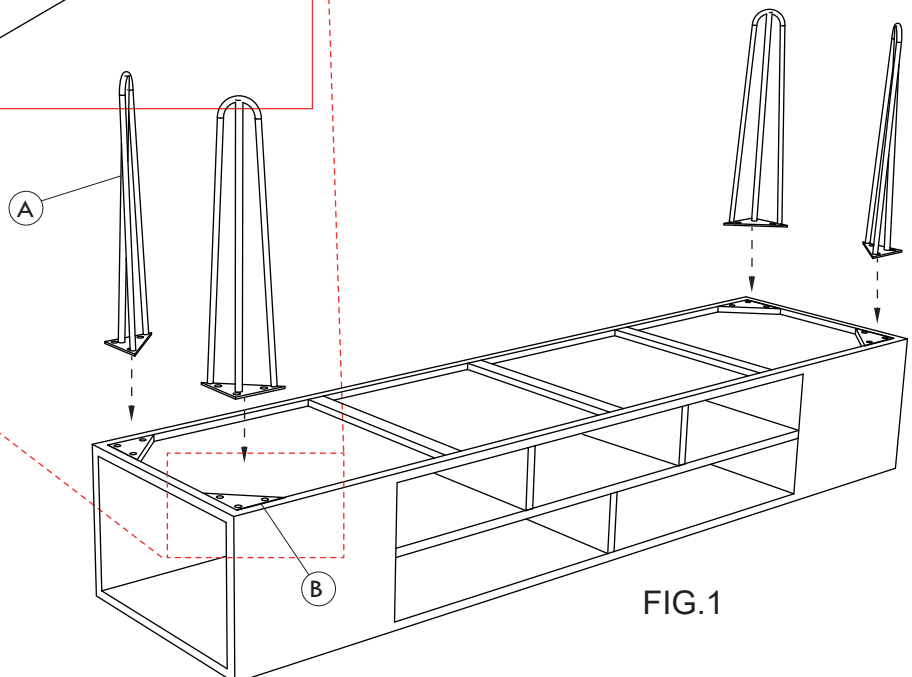

INSTRUCTIONS:

- 1.- PLACE THE TOP OF THE CONSOLE (C) UPSIDE DOWN OVER A CLEAN SURFACE
- 2.- PLACE THE METAL LEGS (A) IN THE HOLE OF THE BASE (B) AS SHOWN IN FIG. 1.
- 3.- PLACE THE BOLTS (2) USING THE WASHERS (1) THROUGH THE HOLES IN THE METAL LEGS AND THE BASE AND THEN TIGHTEN STRONGLY WITH THE ALLEN WRENCH. AS SHOWN IN FIG. 2
- 4.- WITH THE HELP OF ANOTHER PERSONA, TURN THE CONSOLE

FIG.2

FIG.1

Hardware Pack Location(s): Top Shelf