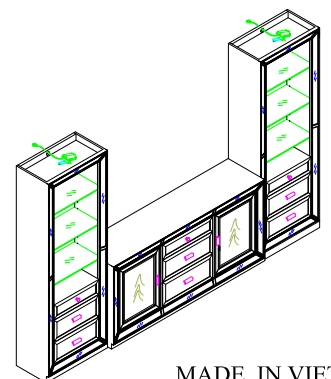

ASSEMBLY INSTRUCTIONS

MIRJ 1230 WALL UNIT

SKU# 24012306/24112308

ITEM# 1230-060/1230-034

60" TV Console/Pier

Thanks for you purchasing this quality product. Be sure to check all packing material carefully for small parts, which may have come loose inside the carton during shipment. Identify and count all parts and compare with the Hardware List below.

Part List

① Console - 1pc

② Pier - 2pcs

Hardware List

A		Shelf Pin	24pcs
B		Glass Panel	6pcs

Step1:

MADE IN VIETNAM