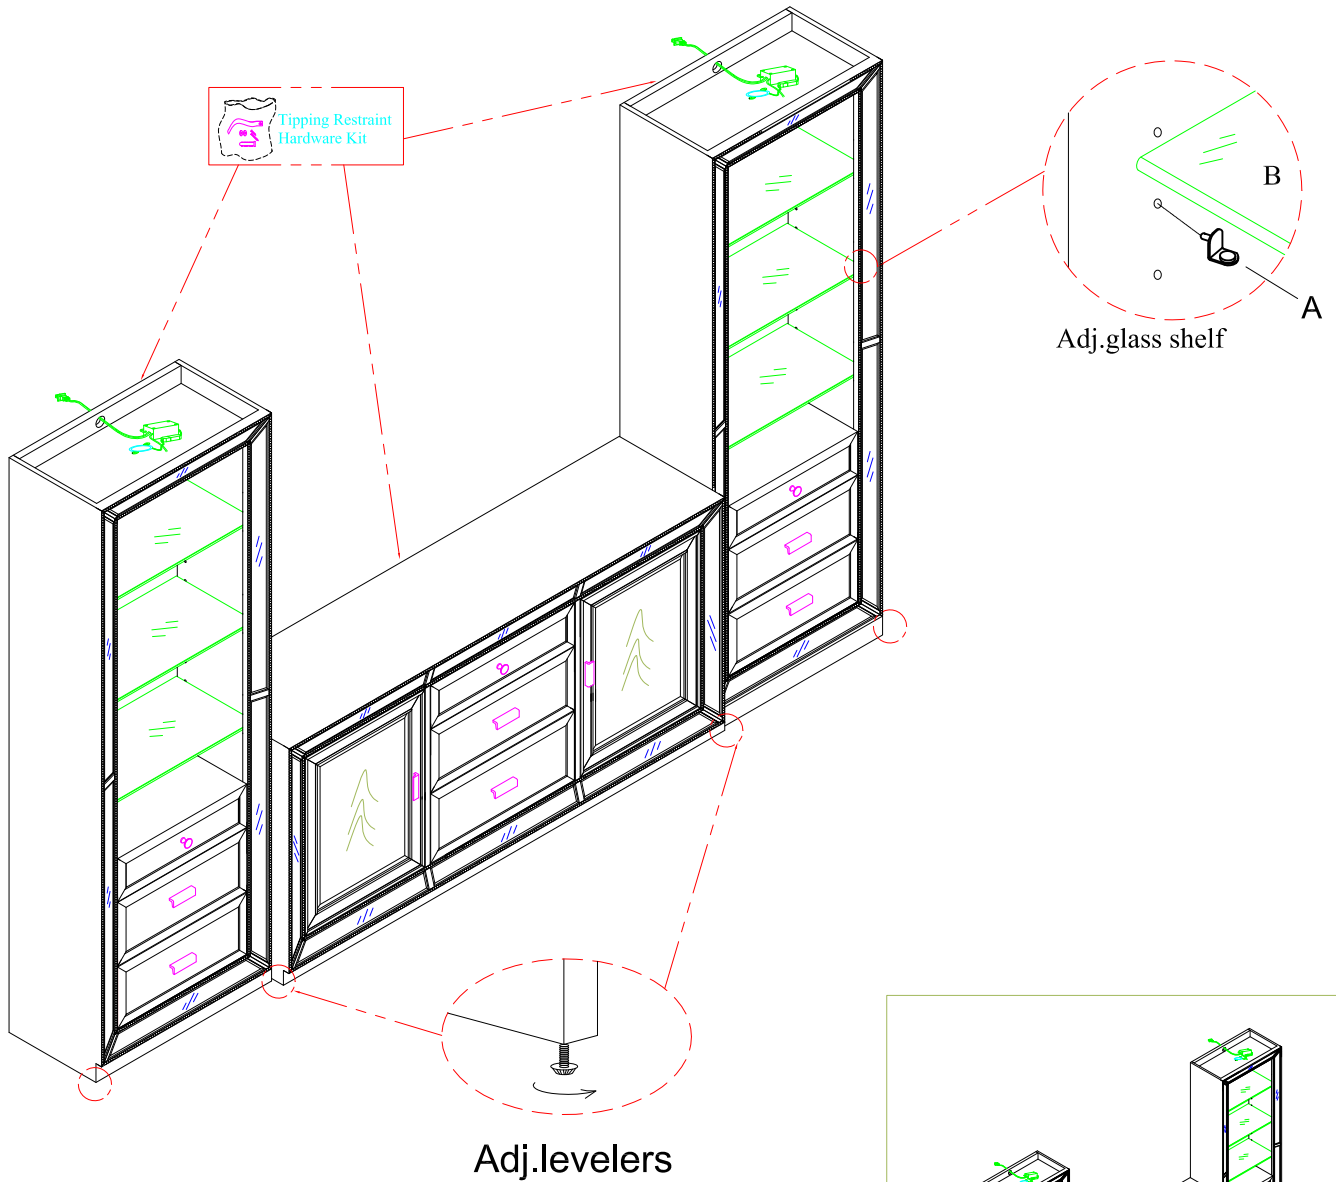

ASSEMBLY INSTRUCTIONS

MIRJ 1230 WALL UNIT

SKU# 24012306/24112308

ITEM# 1230-060/1230-034

60" TV Console/Pier

Thanks for you purchasing this quality product. Be sure to check all packing material carefully for small parts, which may have come loose inside the carton during shipment. Identify and count all parts and compare with the Hardware List below.

Part List

① Console - 1pc

② Pier - 2pcs

Hardware List

A		Shelf Pin	24pcs
B		Glass Panel	6pcs

Step1:

MADE IN VIETNAM