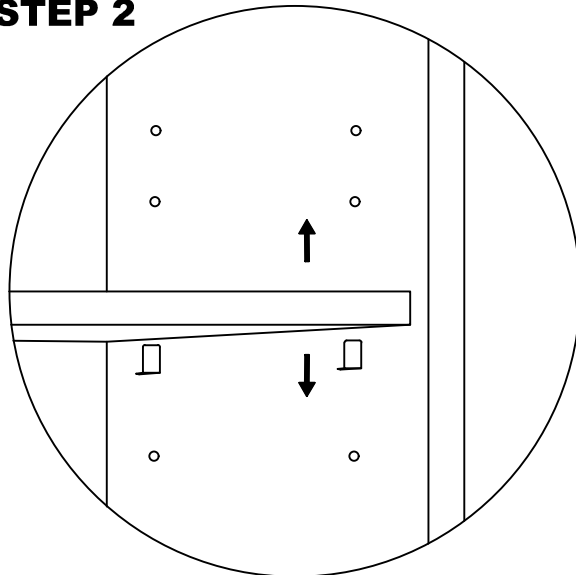

FIRE PLACE INSTALLATION

URBA-076 76" CONSOLE

SKU 25001847

This product is manufactured by HLLC for

ROOMS TO GO

ADJUSTABLE WOOD SHELF

STEP 2

TOOLS REQUIRED: Phillips Screwdriver (Not included).