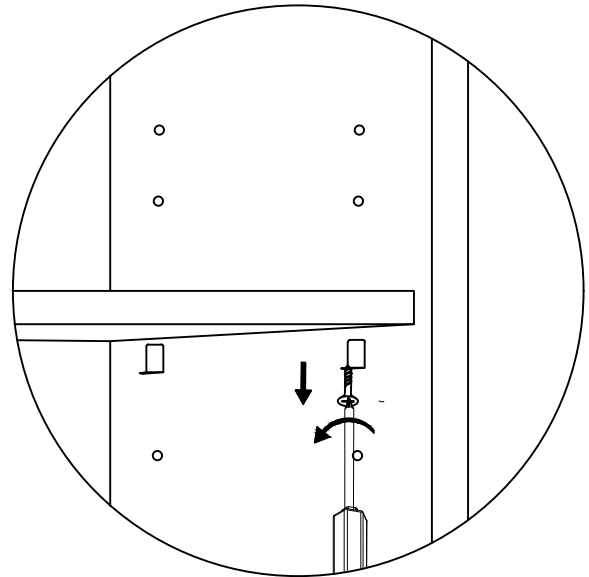

FIRE PLACE INSTALLATION

URBA-076 76" CONSOLE

SKU 25001847

This product is manufactured by HLLC for

ROOMS TO GO

ADJUSTABLE WOOD SHELF

STEP 1