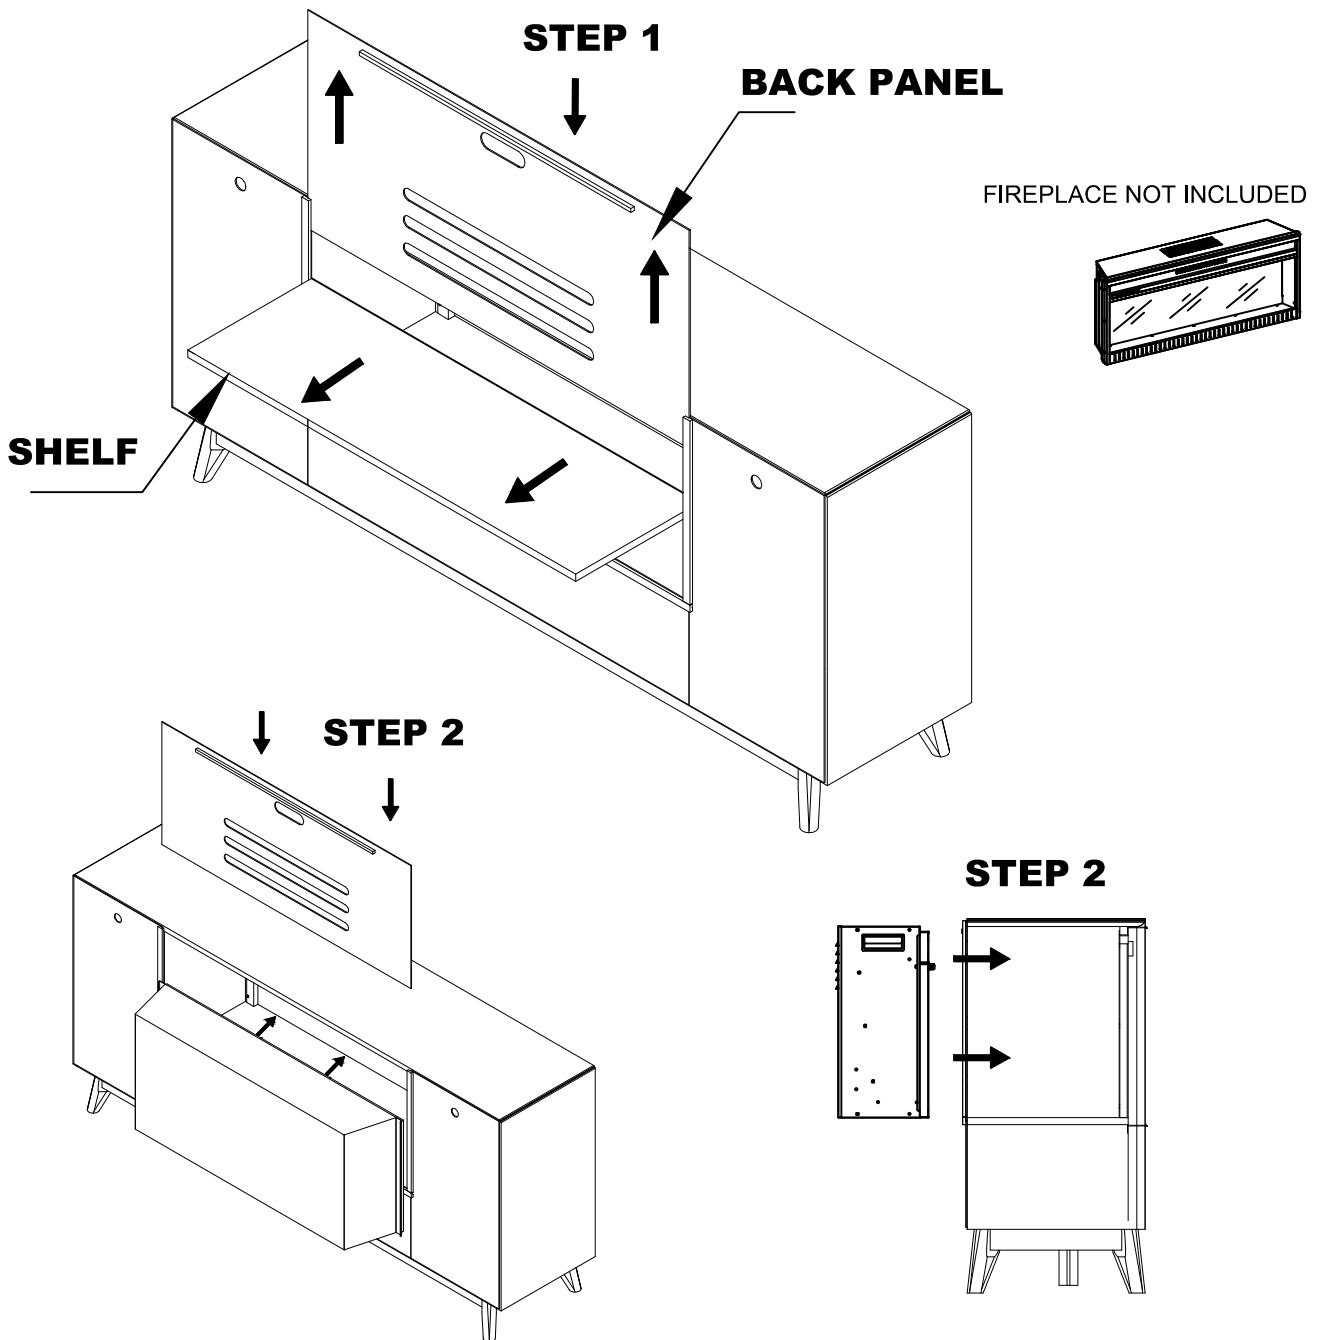

FIRE PLACE INSTALLATION

URBA-076 76" CONSOLE

SKU 25001847

This product is manufactured by HLLC for

ROOMS TO GO 

STEP 1: Remove the central **back panel** and detach the **shelf** using a screwdriver as shown in page 2.

STEP 2: Place the fireplace inside the cabinet, slide the panel back in.

FIRE PLACE INSTALLATION

URBA-076 76" CONSOLE

SKU 25001847

This product is manufactured by HLLC for

ROOMS TO GO 

ADJUSTABLE WOOD SHELF