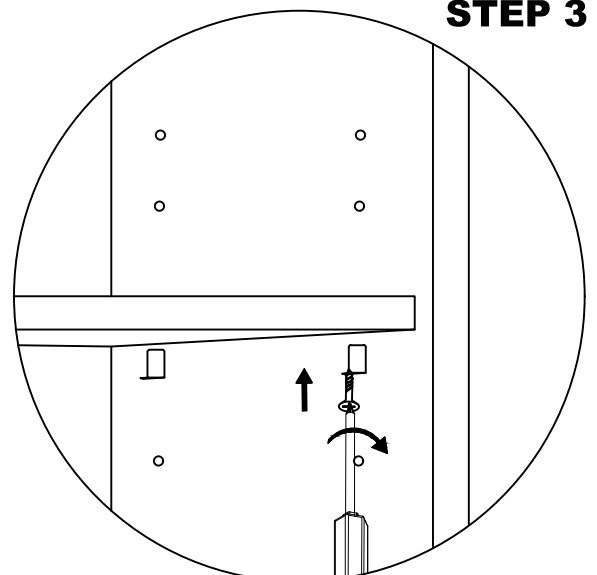

STEP 3

TOOLS REQUIRED: Phillips Screwdriver (Not included).