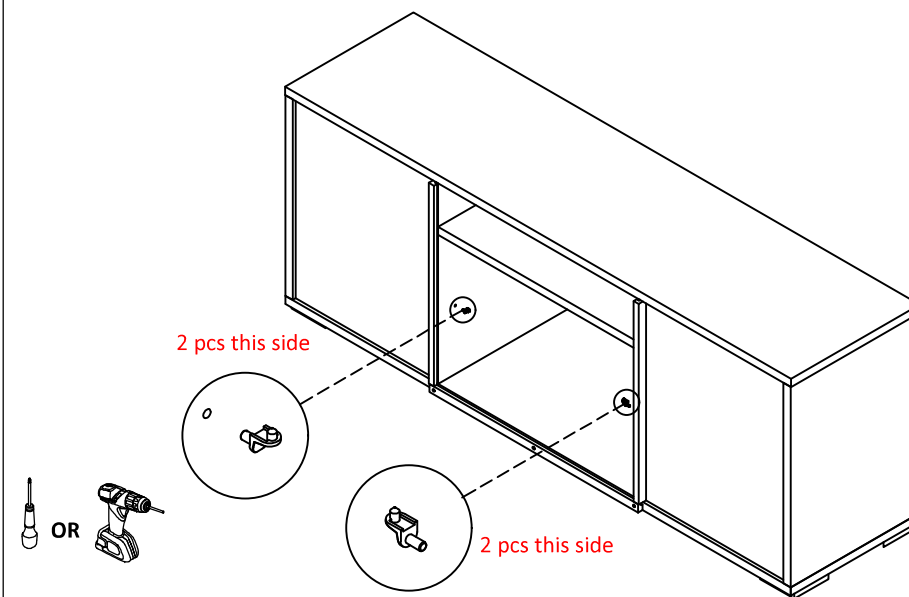

Designer:
Luca Tontini

Hardware:

OR

1 Slide upward the Guillotine back using the handle.

2 Remove shelf.

3 Remove shelf supports (n° 4 pieces).

FIBI

STYLE