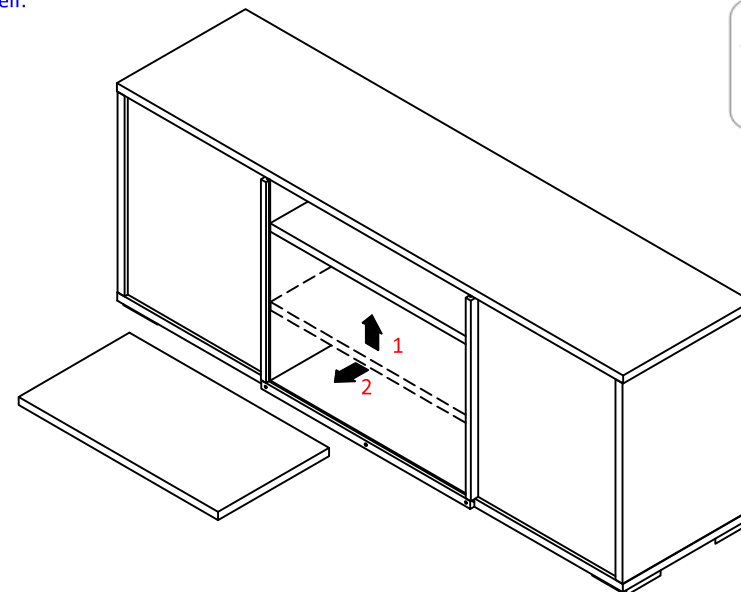

Designer:
Luca Tontini

Hardware:

OR

1 Slide upward the Guillotine back using the handle.

2 Remove shelf.

3 Remove shelf supports (n° 4 pieces).

FIBI

STYLE