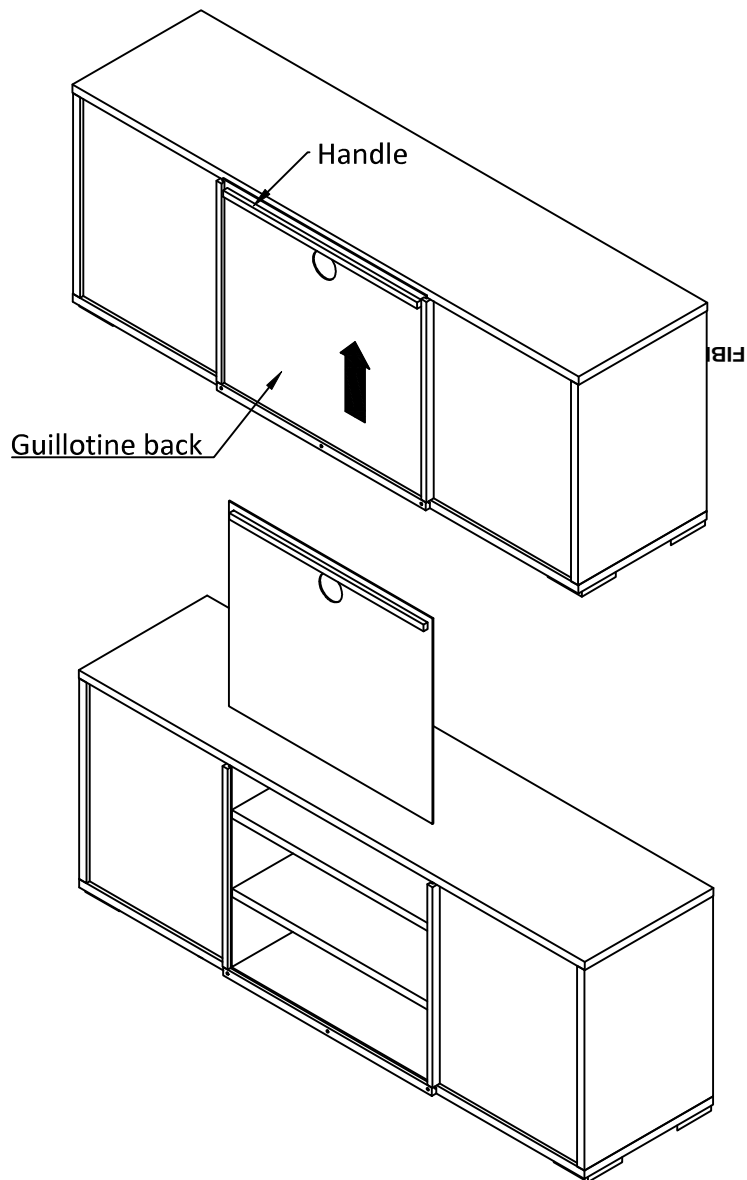

Designer:
Luca Tontini

Hardware:

OR

1 Slide upward the Guillotine back using the handle.

2 Remove shelf.

3 Remove shelf supports (n° 4 pieces).

FIBI

STYLE